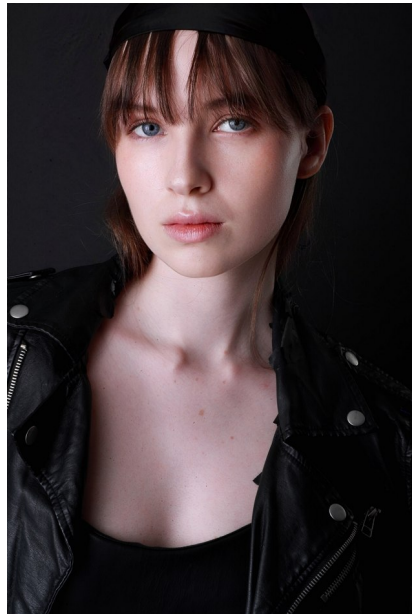

FENTON

MODEL MANAGEMENT

MEGAN C

Height: 5'8" Dress: 2-4 US Bust: 30" Waist: 26.5" Hips: 33.5" Shoes: 8 US Hair: Light Brown Eyes: Blue

FENTON

MODEL MANAGEMENT

MEGAN C

Height: 5'8" Dress: 2-4 US Bust: 30" Waist: 26.5" Hips: 33.5" Shoes: 8 US Hair: Light Brown Eyes: Blue

FENTON

MODEL MANAGEMENT

MEGAN C

Height: 5'8" Dress: 2-4 US Bust: 30" Waist: 26.5" Hips: 33.5" Shoes: 8 US Hair: Light Brown Eyes: Blue