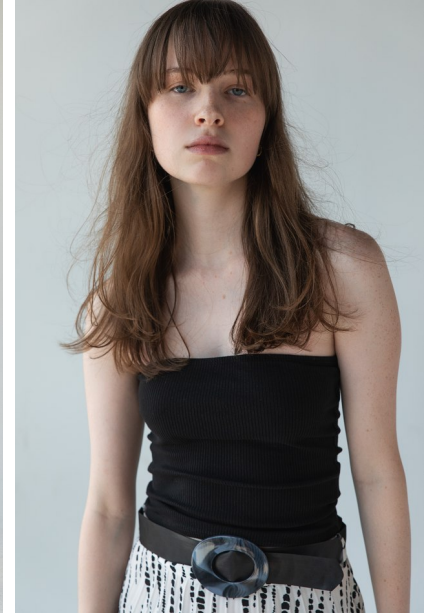

FENTON

MODEL MANAGEMENT

MEGAN C

Height: 5'8" Dress: 2-4 US Bust: 30" Waist: 26.5" Hips: 33.5" Shoes: 8 US Hair: Light Brown Eyes: Blue

FENTON

MODEL MANAGEMENT

MEGAN C

Height: 5'8" Dress: 2-4 US Bust: 30" Waist: 26.5" Hips: 33.5" Shoes: 8 US Hair: Light Brown Eyes: Blue

FENTON

MODEL MANAGEMENT

MEGAN C

Height: 5'8" Dress: 2-4 US Bust: 30" Waist: 26.5" Hips: 33.5" Shoes: 8 US Hair: Light Brown Eyes: Blue