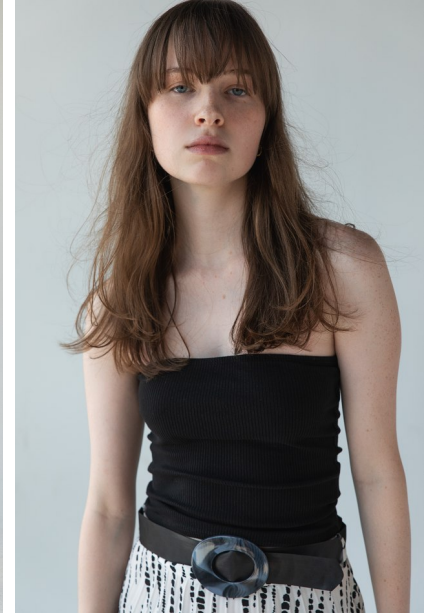

FENTON

MODEL MANAGEMENT

MEGAN C

Height: 5'8" Dress: 2-4 US Bust: 30" Waist: 26.5" Hips: 33.5" Shoes: 8 US Hair: Light Brown Eyes: Blue

FENTON

MODEL MANAGEMENT

MEGAN C

Height: 5'8" Dress: 2-4 US Bust: 30" Waist: 26.5" Hips: 33.5" Shoes: 8 US Hair: Light Brown Eyes: Blue

FENTON

MODEL MANAGEMENT

MEGAN C

Height: 5'8" Dress: 2-4 US Bust: 30" Waist: 26.5" Hips: 33.5" Shoes: 8 US Hair: Light Brown Eyes: Blue