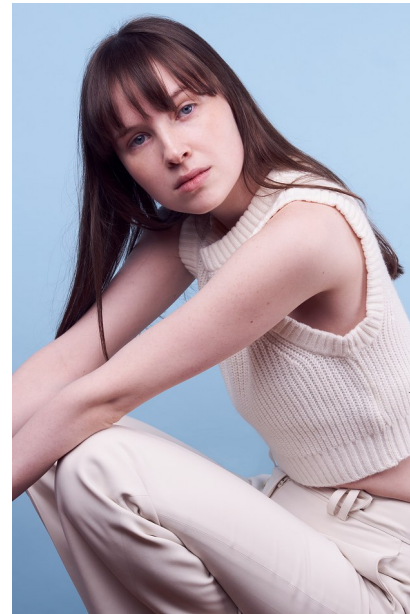

FENTON

MODEL MANAGEMENT

MEGAN C

Height: 5'8" Dress: 2-4 US Bust: 30" Waist: 26.5" Hips: 33.5" Shoes: 8 US Hair: Light Brown Eyes: Blue

FENTON

MODEL MANAGEMENT

MEGAN C

Height: 5'8" Dress: 2-4 US Bust: 30" Waist: 26.5" Hips: 33.5" Shoes: 8 US Hair: Light Brown Eyes: Blue

FENTON

MODEL MANAGEMENT

MEGAN C

Height: 5'8" Dress: 2-4 US Bust: 30" Waist: 26.5" Hips: 33.5" Shoes: 8 US Hair: Light Brown Eyes: Blue