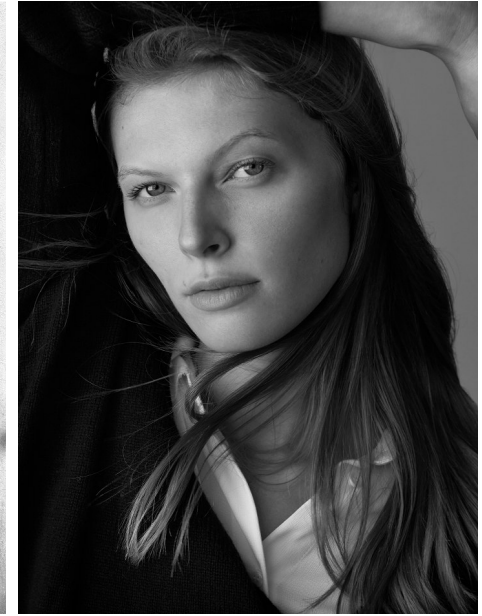

FENTON

MODEL MANAGEMENT

ANNA H

Height: 5'9" Dress: 2 US Bust: 34" Waist: 24" Hips: 33.5" Shoes: 10 US Hair: Dirty Blonde Eyes: Blue