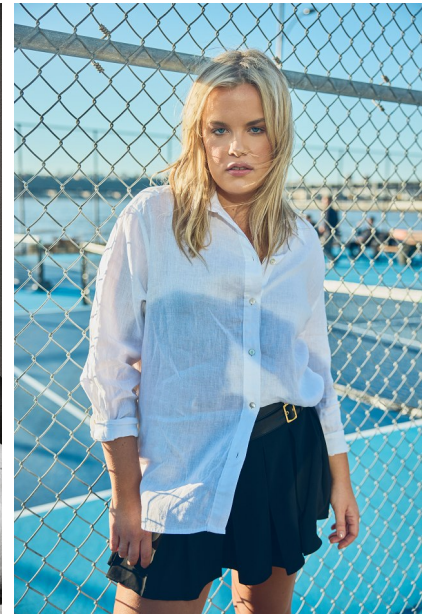

FENTON

MODEL MANAGEMENT

ALI K

Height: 5'10.5" Dress: 10-12 US Bust: 39" Waist: 34" Hips: 44" Shoes: 9.5 US Hair: Blonde Eyes: Blue