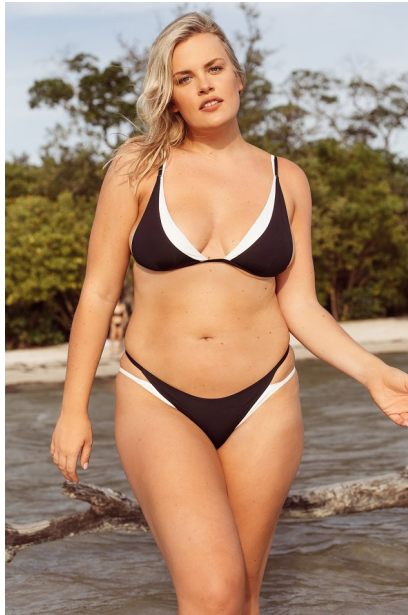

## ALI K

Height: 5'10.5" Dress: 10-12 US Bust: 36" Waist: 30" Hips: 41" Shoes: 9.5 US Hair: Blonde Eyes: Blue

# FENTON

MODEL MANAGEMENT

*ALI K*

Height: 5'10.5" Dress: 10-12 US Bust: 36" Waist: 30" Hips: 41" Shoes: 9.5 US Hair: Blonde Eyes: Blue