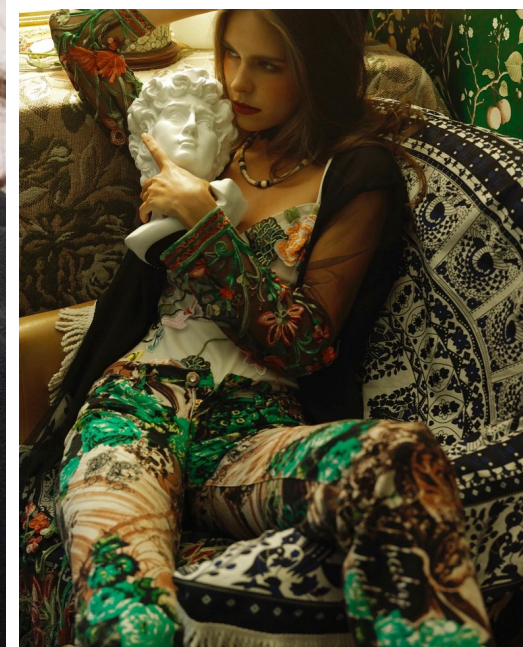

YULIA

Height: 5'10" Dress: 2-4 US Bust: 34" Waist: 24" Hips: 34.5" Shoes: 8.5 US
Hair: Brown Eyes: Blue

FENTON
MODEL MANAGEMENT

Fenton Model Management, 207 East 63rd Street, Suite 1W, New York, NY 10065.
212-758-9500 | www.fentonmodels.com