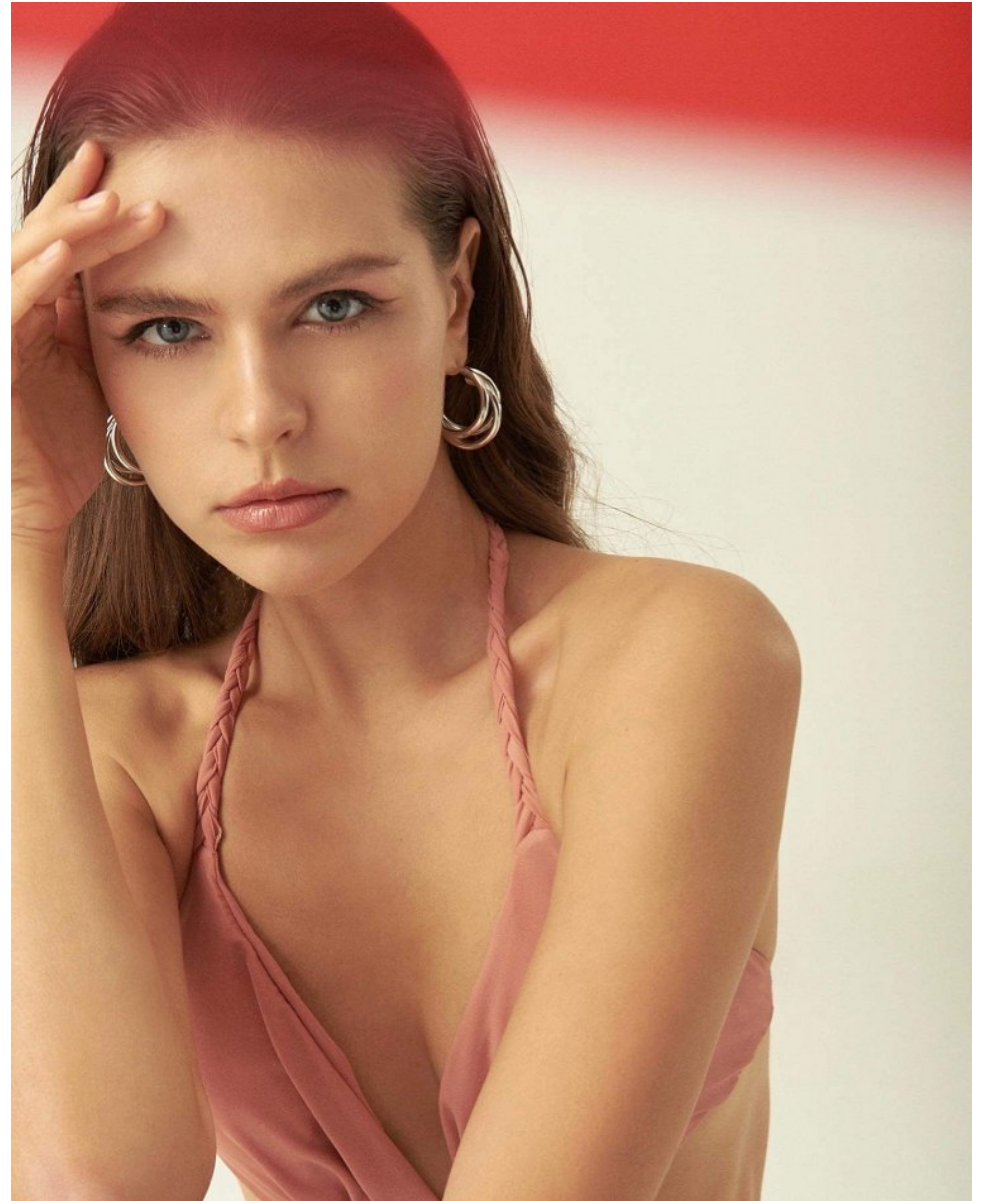

FENTON
MODEL MANAGEMENT

YULIA

Height: 5'10" Dress: 2-4 US Bust: 34" Waist: 24" Hips: 34.5" Shoes: 8.5 US Hair: Brown Eyes: Blue