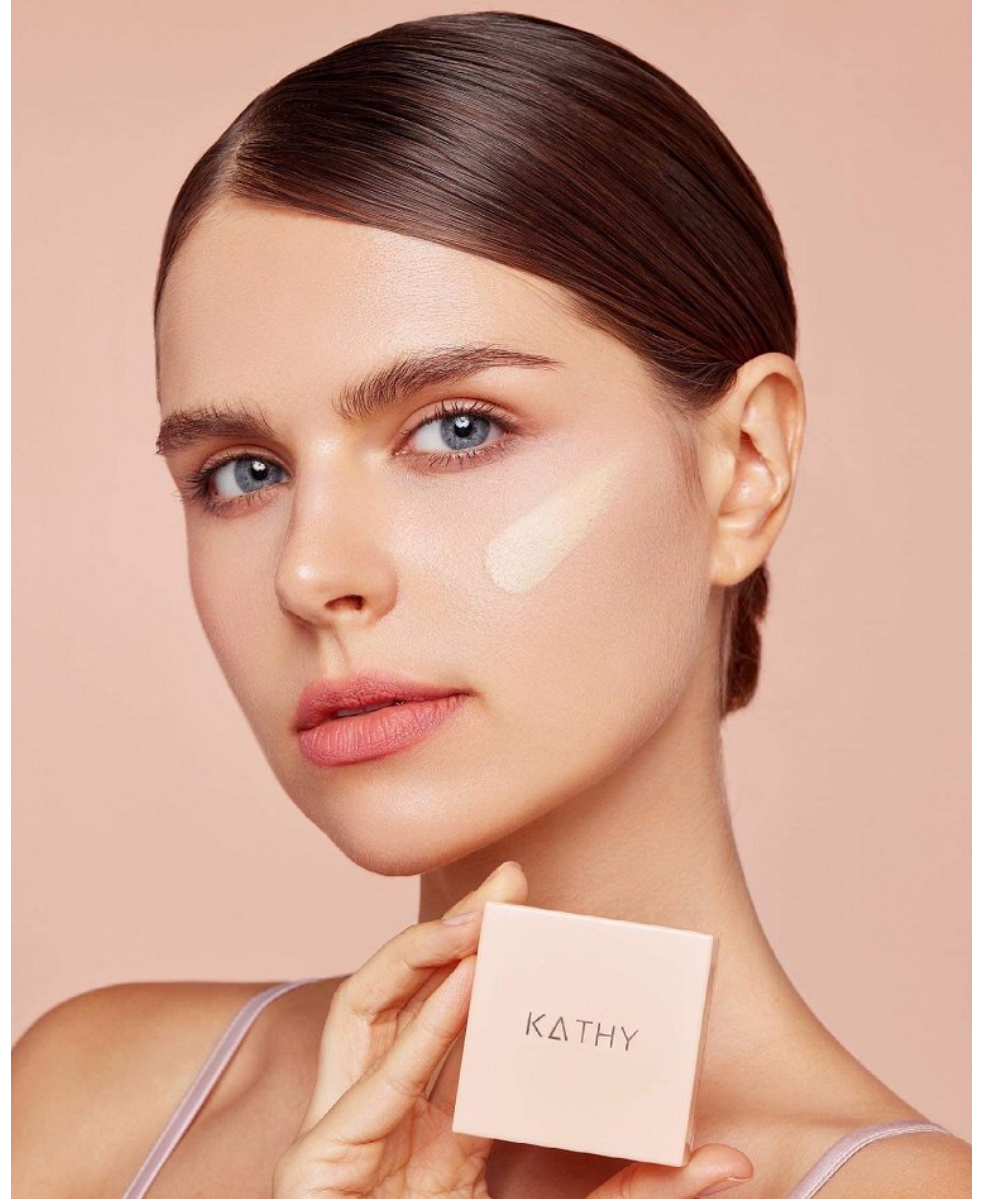

FENTON
MODEL MANAGEMENT

YULIA

Height: 5'10" Dress: 2-4 US Bust: 34" Waist: 24" Hips: 34.5" Shoes: 8.5 US Hair: Brown Eyes: Blue