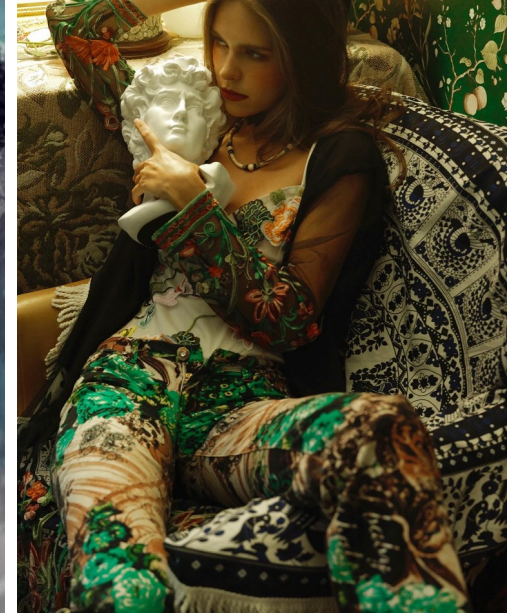

FENTON

MODEL MANAGEMENT

YULIA

Height: 5'10" Dress: 2-4 US Bust: 34" Waist: 24" Hips: 34.5" Shoes: 8.5 US Hair: Brown Eyes: Blue

FENTON

MODEL MANAGEMENT

YULIA

Height: 5'10" Dress: 2-4 US Bust: 34" Waist: 24" Hips: 34.5" Shoes: 8.5 US Hair: Brown Eyes: Blue