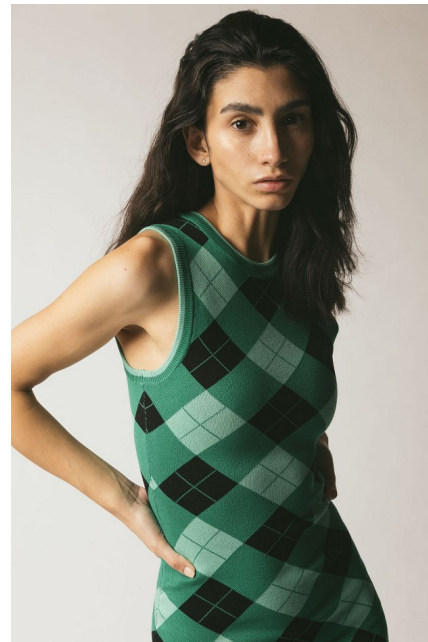

HANNAH

Height: 5'9" Dress: 2 US Bust: 32" Waist: 24" Hips: 35" Shoes: 8.5 US
Hair: Brown Venetian Eyes: Brown

FENTON
MODEL MANAGEMENT

Fenton Model Management, 207 East 63rd Street, Suite 1W, New York, NY 10065.
212-758-9500 | www.fentonmodels.com