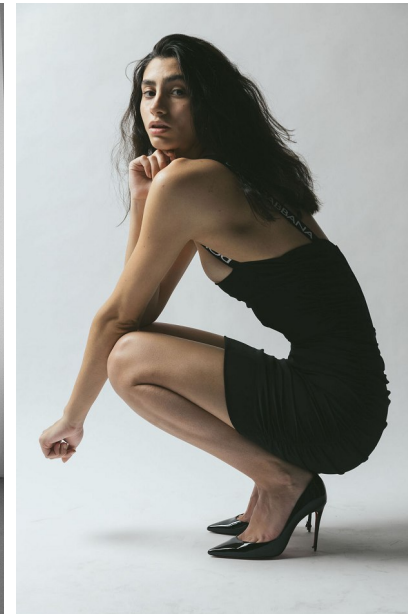

FENTON

MODEL MANAGEMENT

HANNAH

Height: 5'9" Dress: 2 US Bust: 32" Waist: 24" Hips: 35" Shoes: 8.5 US Hair: Brown Venetian Eyes: Brown

FENTON

MODEL MANAGEMENT

HANNAH

Height: 5'9" Dress: 2 US Bust: 32" Waist: 24" Hips: 35" Shoes: 8.5 US Hair: Brown Venetian Eyes: Brown

FENTON

MODEL MANAGEMENT

HANNAH

Height: 5'9" Dress: 2 US Bust: 32" Waist: 24" Hips: 35" Shoes: 8.5 US Hair: Brown Venetian Eyes: Brown