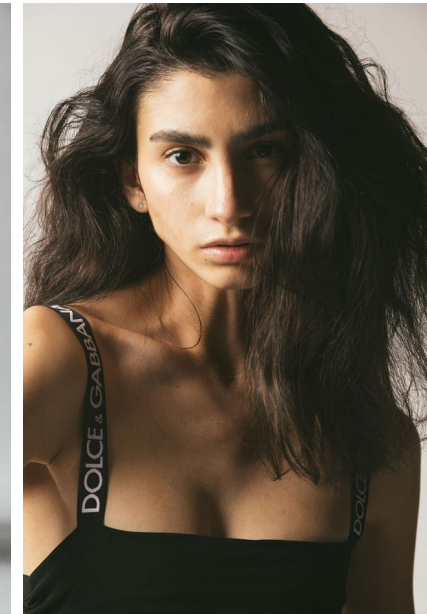

FENTON

MODEL MANAGEMENT

HANNAH

Height: 5'9" Dress: 2 US Bust: 32" Waist: 24" Hips: 35" Shoes: 8.5 US Hair: Brown Venetian Eyes: Brown

FENTON

MODEL MANAGEMENT

HANNAH

Height: 5'9" Dress: 2 US Bust: 32" Waist: 24" Hips: 35" Shoes: 8.5 US Hair: Brown Venetian Eyes: Brown

FENTON

MODEL MANAGEMENT

HANNAH

Height: 5'9" Dress: 2 US Bust: 32" Waist: 24" Hips: 35" Shoes: 8.5 US Hair: Brown Venetian Eyes: Brown