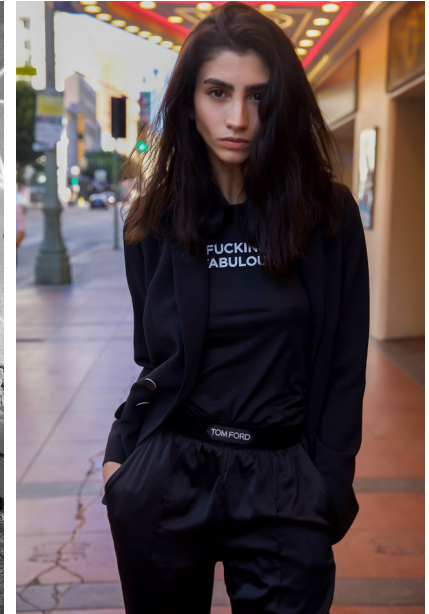

FENTON

MODEL MANAGEMENT

HANNAH

Height: 5'9" Dress: 2 US Bust: 32" Waist: 24" Hips: 35" Shoes: 8.5 US Hair: Brown Venetian Eyes: Brown