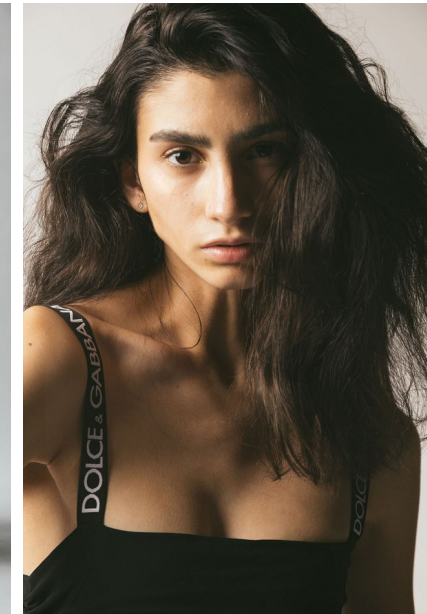

FENTON

MODEL MANAGEMENT

HANNAH

Height: 5'9" Dress: 2 US Bust: 32" Waist: 24" Hips: 35" Shoes: 8.5 US Hair: Brown Venetian Eyes: Brown