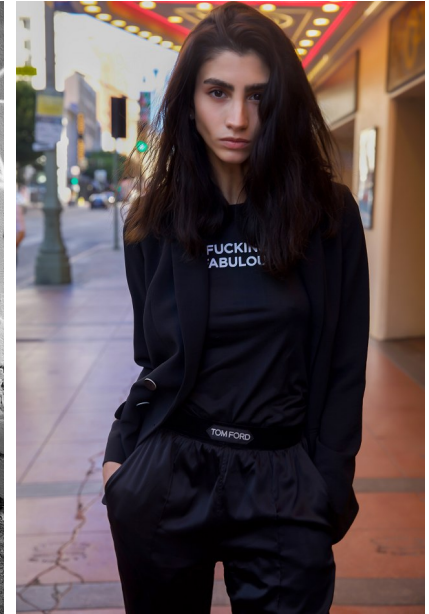

FENTON

MODEL MANAGEMENT

HANNAH

Height: 5'9" Dress: 2 US Bust: 32" Waist: 24" Hips: 35" Shoes: 8.5 US Hair: Brown Venetian Eyes: Brown

FENTON

MODEL MANAGEMENT

HANNAH

Height: 5'9" Dress: 2 US Bust: 32" Waist: 24" Hips: 35" Shoes: 8.5 US Hair: Brown Venetian Eyes: Brown

FENTON

MODEL MANAGEMENT

HANNAH

Height: 5'9" Dress: 2 US Bust: 32" Waist: 24" Hips: 35" Shoes: 8.5 US Hair: Brown Venetian Eyes: Brown