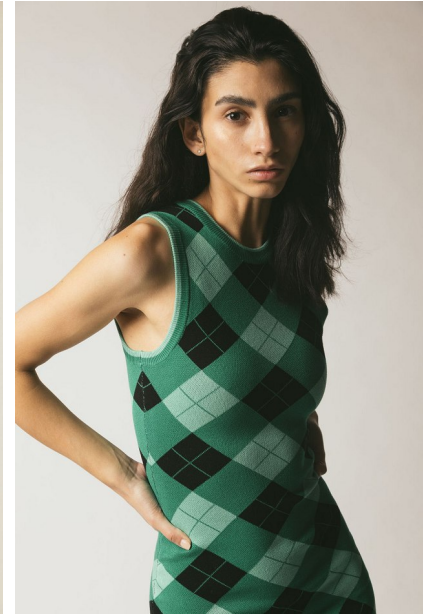

FENTON

MODEL MANAGEMENT

HANNAH

Height: 5'9" Dress: 2 US Bust: 32" Waist: 24" Hips: 35" Shoes: 8.5 US Hair: Brown Venetian Eyes: Brown

FENTON

MODEL MANAGEMENT

HANNAH

Height: 5'9" Dress: 2 US Bust: 32" Waist: 24" Hips: 35" Shoes: 8.5 US Hair: Brown Venetian Eyes: Brown

FENTON

MODEL MANAGEMENT

HANNAH

Height: 5'9" Dress: 2 US Bust: 32" Waist: 24" Hips: 35" Shoes: 8.5 US Hair: Brown Venetian Eyes: Brown