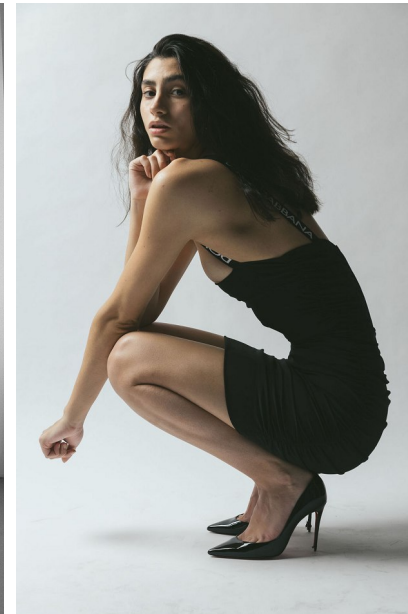

FENTON

MODEL MANAGEMENT

HANNAH

Height: 5'9" Dress: 2 US Bust: 32" Waist: 24" Hips: 35" Shoes: 8.5 US Hair: Brown Venetian Eyes: Brown