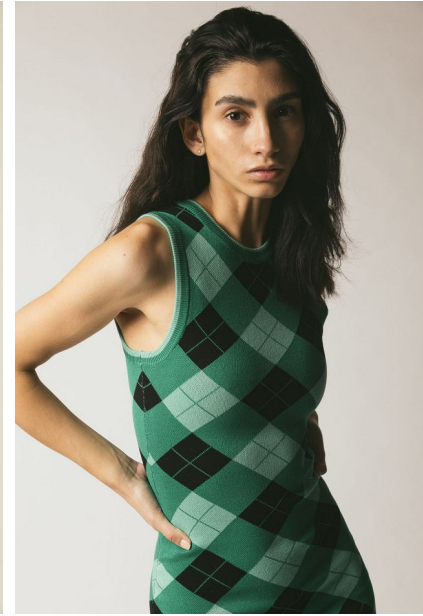

## HANNAH

Height: 5'9" Dress: 2 US Bust: 32" Waist: 24" Hips: 35" Shoes: 8.5 US Hair: Brown Venetian Eyes: Brown