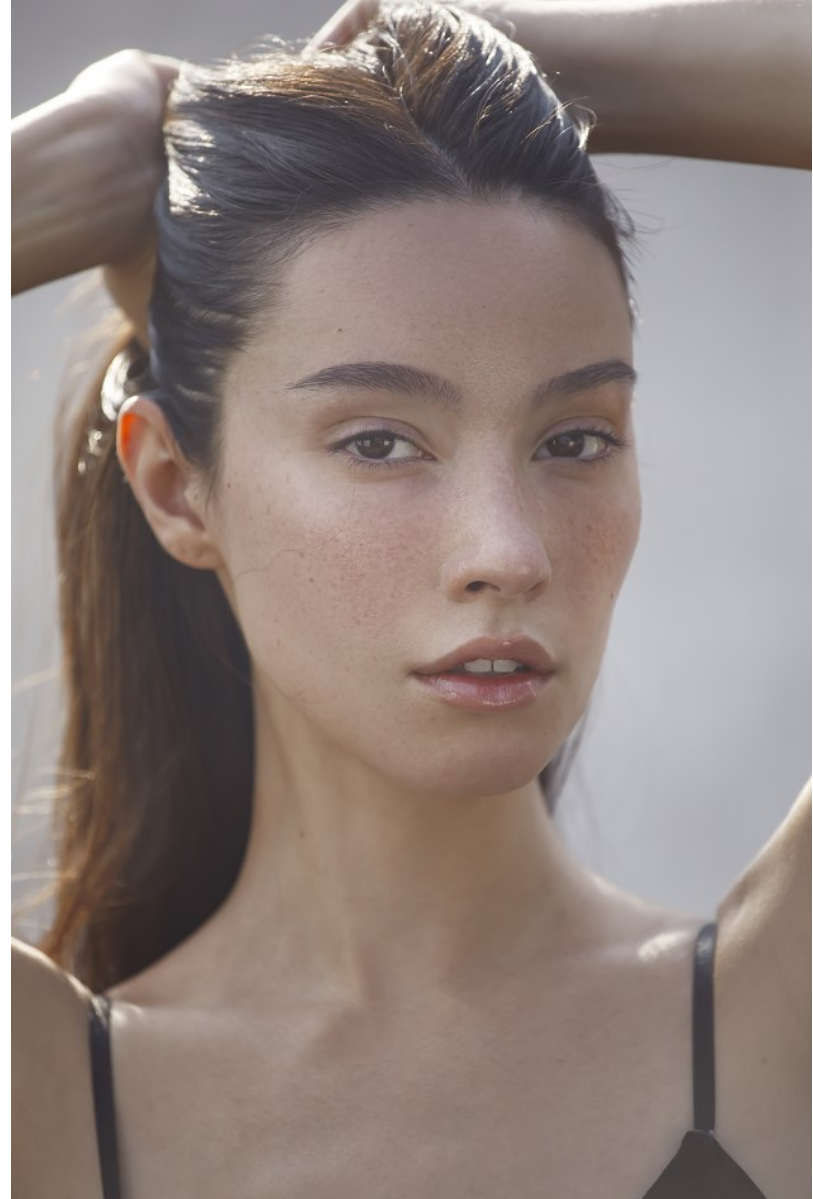

FENTON
MODEL MANAGEMENT

OLIVIA M

Height: 5'9" Dress: 0-2 US Bust: 32" Waist: 23" Hips: 33" Shoes: 8.5 US Hair: Brown Eyes: Brown