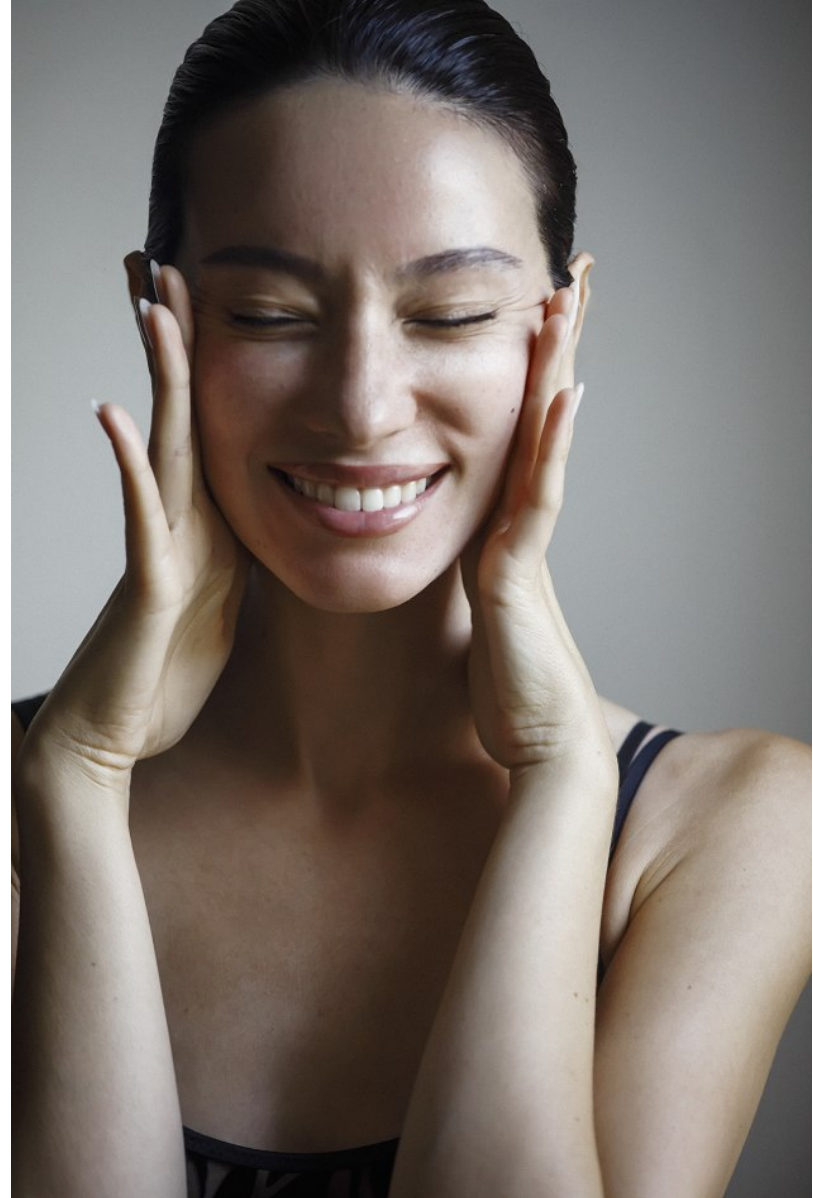

FENTON
MODEL MANAGEMENT

OLIVIA M

Height: 5'9" Dress: 0-2 US Bust: 32" Waist: 23" Hips: 33" Shoes: 8.5 US Hair: Brown Eyes: Brown