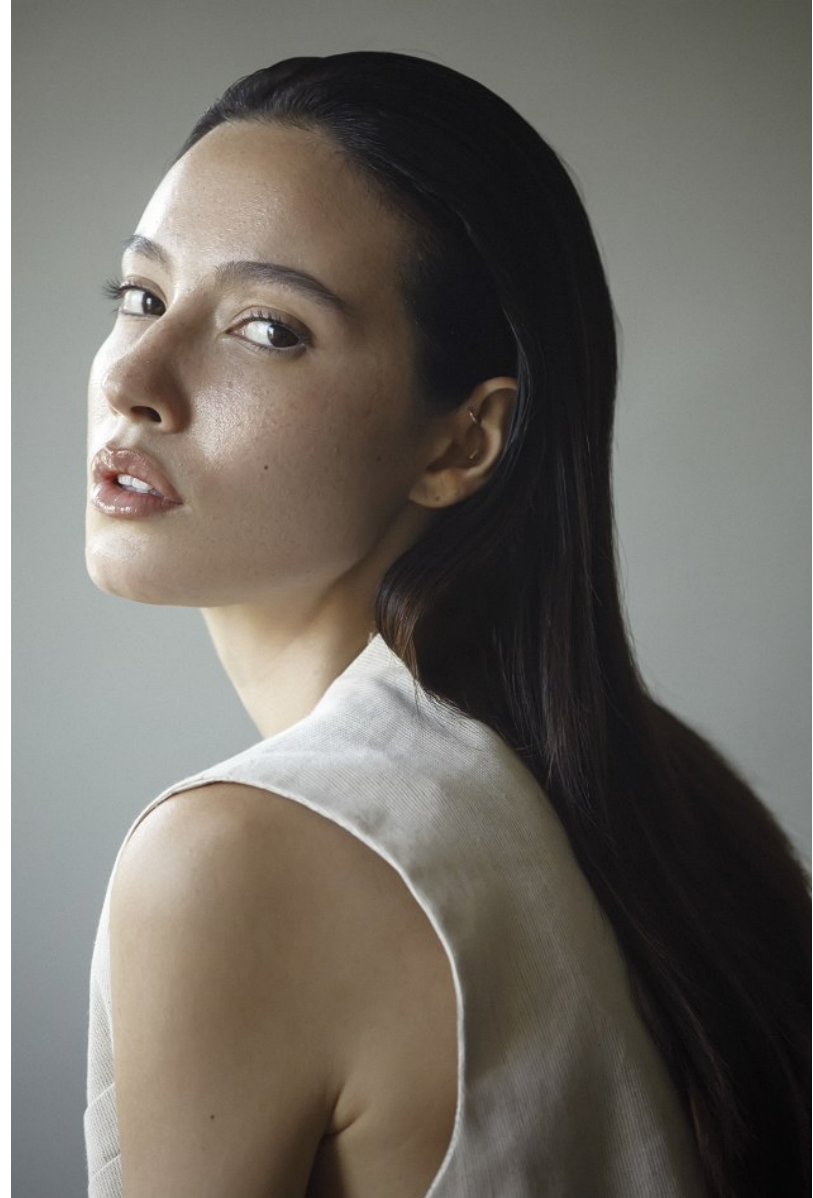

FENTON
MODEL MANAGEMENT

OLIVIA M

Height: 5'9" Dress: 0-2 US Bust: 32" Waist: 23" Hips: 33" Shoes: 8.5 US Hair: Brown Eyes: Brown

FENTON

MODEL MANAGEMENT

OLIVIA M

Height: 5'9" Dress: 0-2 US Bust: 32" Waist: 23" Hips: 33" Shoes: 8.5 US Hair: Brown Eyes: Brown