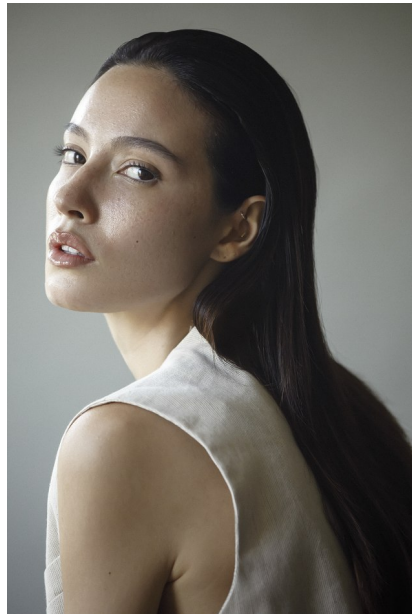

FENTON

MODEL MANAGEMENT

OLIVIA M

Height: 5'9" Dress: 0-2 US Bust: 32" Waist: 23" Hips: 33" Shoes: 8.5 US Hair: Brown Eyes: Brown

FENTON

MODEL MANAGEMENT

OLIVIA M

Height: 5'9" Dress: 0-2 US Bust: 32" Waist: 23" Hips: 33" Shoes: 8.5 US Hair: Brown Eyes: Brown

FENTON

MODEL MANAGEMENT

OLIVIA M

Height: 5'9" Dress: 0-2 US Bust: 32" Waist: 23" Hips: 33" Shoes: 8.5 US Hair: Brown Eyes: Brown