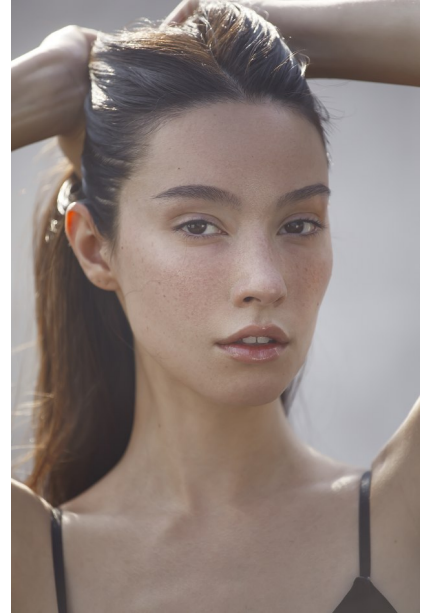

FENTON

MODEL MANAGEMENT

OLIVIA M

Height: 5'9" Dress: 0-2 US Bust: 32" Waist: 23" Hips: 33" Shoes: 8.5 US Hair: Brown Eyes: Brown

FENTON

MODEL MANAGEMENT

OLIVIA M

Height: 5'9" Dress: 0-2 US Bust: 32" Waist: 23" Hips: 33" Shoes: 8.5 US Hair: Brown Eyes: Brown

FENTON

MODEL MANAGEMENT

OLIVIA M

Height: 5'9" Dress: 0-2 US Bust: 32" Waist: 23" Hips: 33" Shoes: 8.5 US Hair: Brown Eyes: Brown