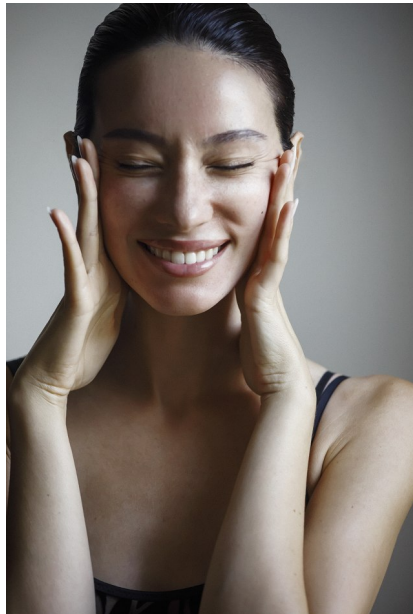

FENTON

MODEL MANAGEMENT

OLIVIA M

Height: 5'9" Dress: 0-2 US Bust: 32" Waist: 23" Hips: 33" Shoes: 8.5 US Hair: Brown Eyes: Brown

FENTON

MODEL MANAGEMENT

OLIVIA M

Height: 5'9" Dress: 0-2 US Bust: 32" Waist: 23" Hips: 33" Shoes: 8.5 US Hair: Brown Eyes: Brown