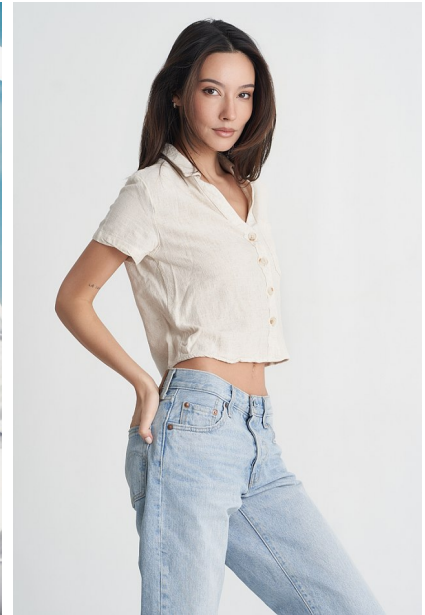

FENTON

MODEL MANAGEMENT

OLIVIA M

Height: 5'9" Dress: 0-2 US Bust: 32" Waist: 23" Hips: 33" Shoes: 8.5 US Hair: Brown Eyes: Brown

FENTON

MODEL MANAGEMENT

OLIVIA M

Height: 5'9" Dress: 0-2 US Bust: 32" Waist: 23" Hips: 33" Shoes: 8.5 US Hair: Brown Eyes: Brown

FENTON

MODEL MANAGEMENT

OLIVIA M

Height: 5'9" Dress: 0-2 US Bust: 32" Waist: 23" Hips: 33" Shoes: 8.5 US Hair: Brown Eyes: Brown