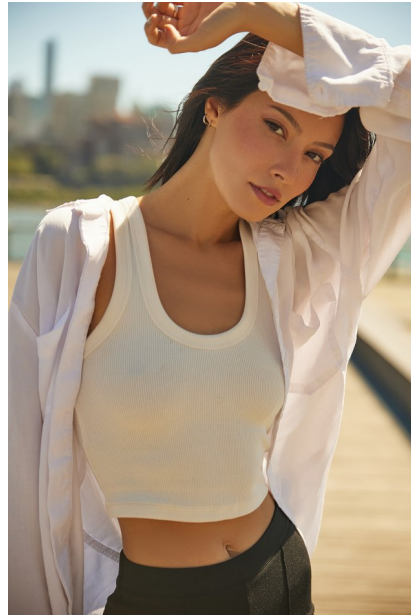

FENTON

MODEL MANAGEMENT

OLIVIA M

Height: 5'9" Dress: 0-2 US Bust: 32" Waist: 23" Hips: 33" Shoes: 8.5 US Hair: Brown Eyes: Brown

FENTON

MODEL MANAGEMENT

OLIVIA M

Height: 5'9" Dress: 0-2 US Bust: 32" Waist: 23" Hips: 33" Shoes: 8.5 US Hair: Brown Eyes: Brown

FENTON

MODEL MANAGEMENT

OLIVIA M

Height: 5'9" Dress: 0-2 US Bust: 32" Waist: 23" Hips: 33" Shoes: 8.5 US Hair: Brown Eyes: Brown