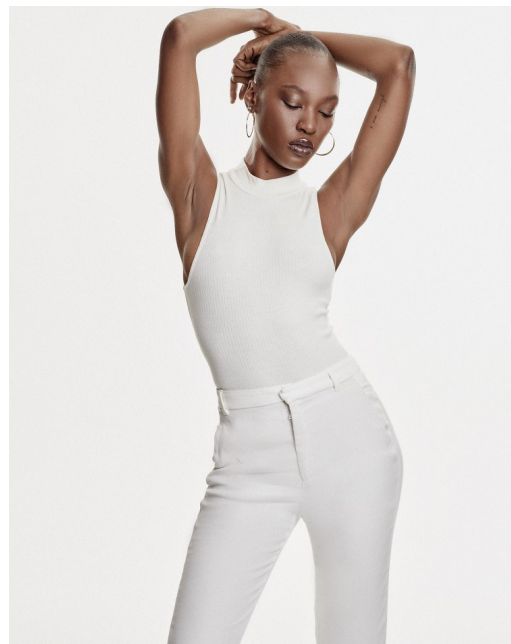

KAREEN

Height: 5'10" Dress: 2-4 US Bust: 33" Waist: 24" Hips: 35" Shoes: 10 US
Hair: Dark Brown Eyes: Dark Brown

FENTON
MODEL MANAGEMENT

Fenton Model Management, 207 East 63rd Street, Suite 1W, New York, NY 10065.
212-758-9500 | www.fentonmodels.com