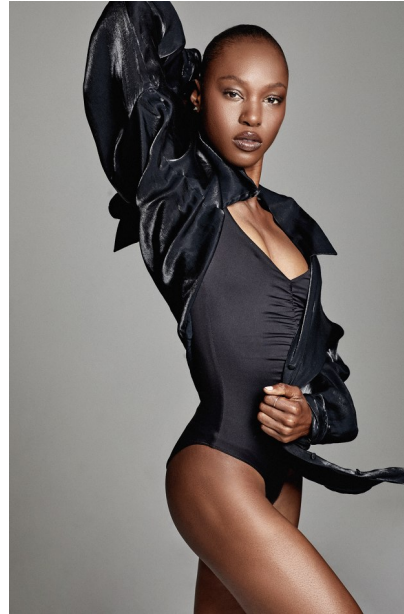

## KAREEN

Height: 5'10" Dress: 4 US Bust: 33" Waist: 24" Hips: 35" Shoes: 10 US Hair: Dark Brown Eyes: Dark Brown