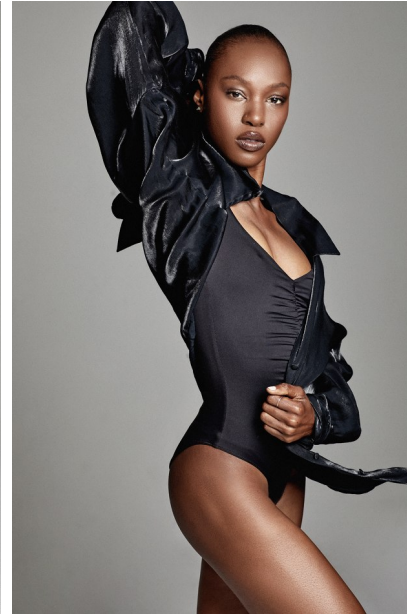

FENTON

MODEL MANAGEMENT

KAREEN

Height: 5'10" Dress: 2-4 US Bust: 33" Waist: 24" Hips: 35" Shoes: 10 US Hair: Dark Brown Eyes: Dark Brown

FENTON

MODEL MANAGEMENT

KAREEN

Height: 5'10" Dress: 2-4 US Bust: 33" Waist: 24" Hips: 35" Shoes: 10 US Hair: Dark Brown Eyes: Dark Brown

FENTON

MODEL MANAGEMENT

KAREEN

Height: 5'10" Dress: 2-4 US Bust: 33" Waist: 24" Hips: 35" Shoes: 10 US Hair: Dark Brown Eyes: Dark Brown