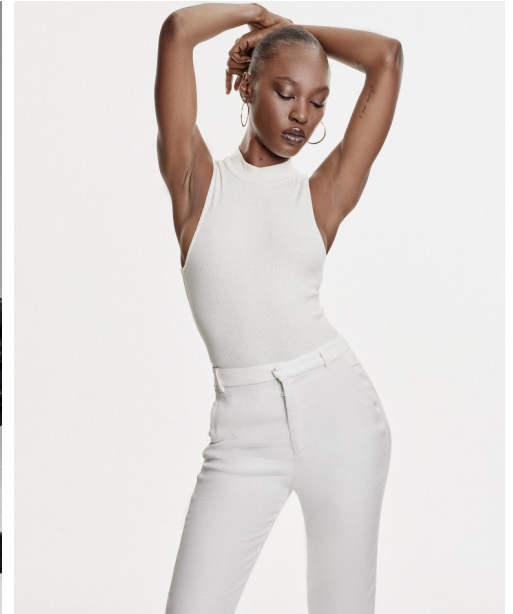

FENTON

MODEL MANAGEMENT

KAREEN

Height: 5'10" Dress: 2-4 US Bust: 33" Waist: 24" Hips: 35" Shoes: 10 US Hair: Dark Brown Eyes: Dark Brown

FENTON

MODEL MANAGEMENT

KAREEN

Height: 5'10" Dress: 2-4 US Bust: 33" Waist: 24" Hips: 35" Shoes: 10 US Hair: Dark Brown Eyes: Dark Brown

FENTON

MODEL MANAGEMENT

KAREEN

Height: 5'10" Dress: 2-4 US Bust: 33" Waist: 24" Hips: 35" Shoes: 10 US Hair: Dark Brown Eyes: Dark Brown