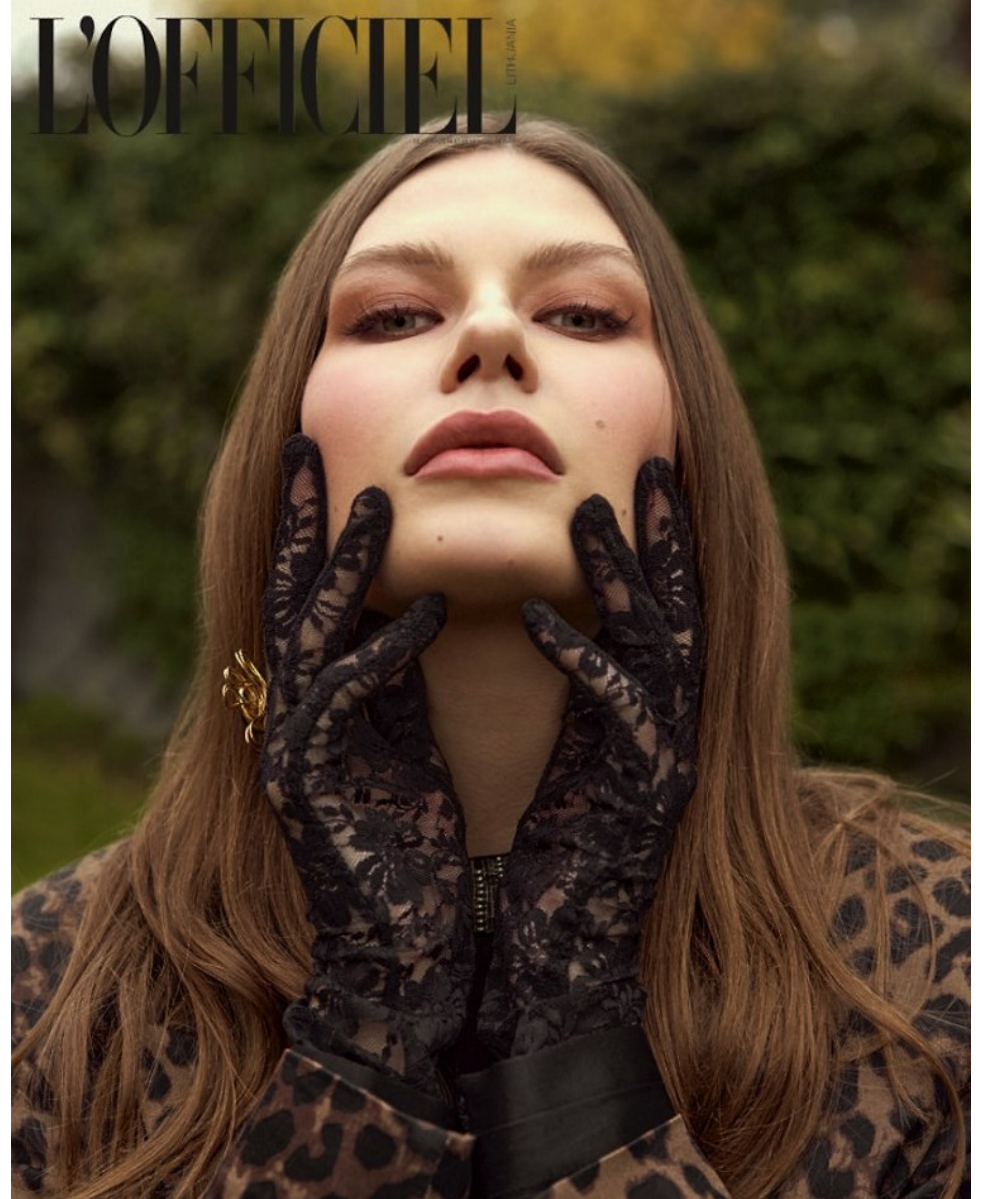

*FENTON*  
*MODEL MANAGEMENT*

*MIGLE*

Height: 5'9.5" Dress: 2-4 US Bust: 33" Waist: 24.5" Hips: 36" Shoes: 8.5 US Hair: Light Brown Eyes: Green

*FENTON*  
MODEL MANAGEMENT

*MIGLE*

Height: 5'9.5" Dress: 2-4 US Bust: 33" Waist: 24.5" Hips: 36" Shoes: 8.5 US Hair: Light Brown Eyes: Green