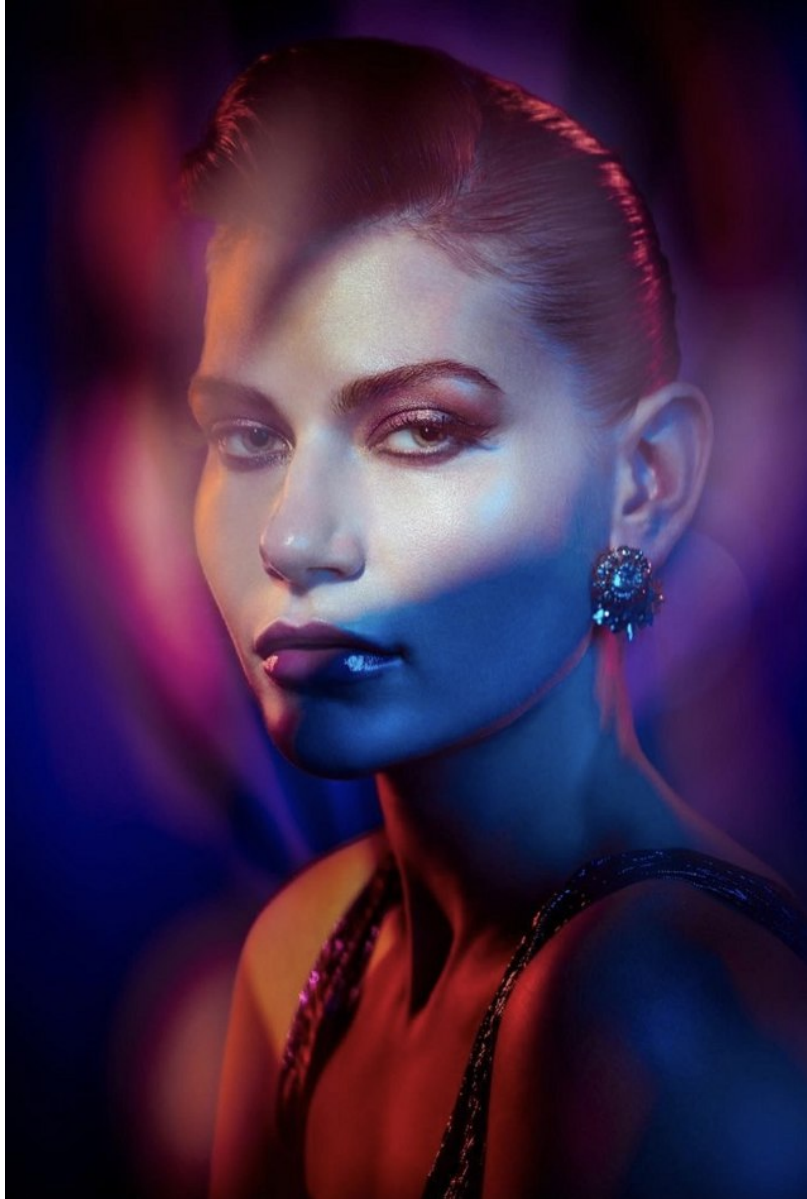

# FENTON

MODEL MANAGEMENT

*MIGLE*

Height: 5'9.5" Dress: 2-4 US Bust: 33" Waist: 24.5" Hips: 36" Shoes: 8.5 US Hair: Light Brown Eyes: Green

*FENTON*  
*MODEL MANAGEMENT*

*MIGLE*

Height: 5'9.5" Dress: 2-4 US Bust: 33" Waist: 24.5" Hips: 36" Shoes: 8.5 US Hair: Light Brown Eyes: Green