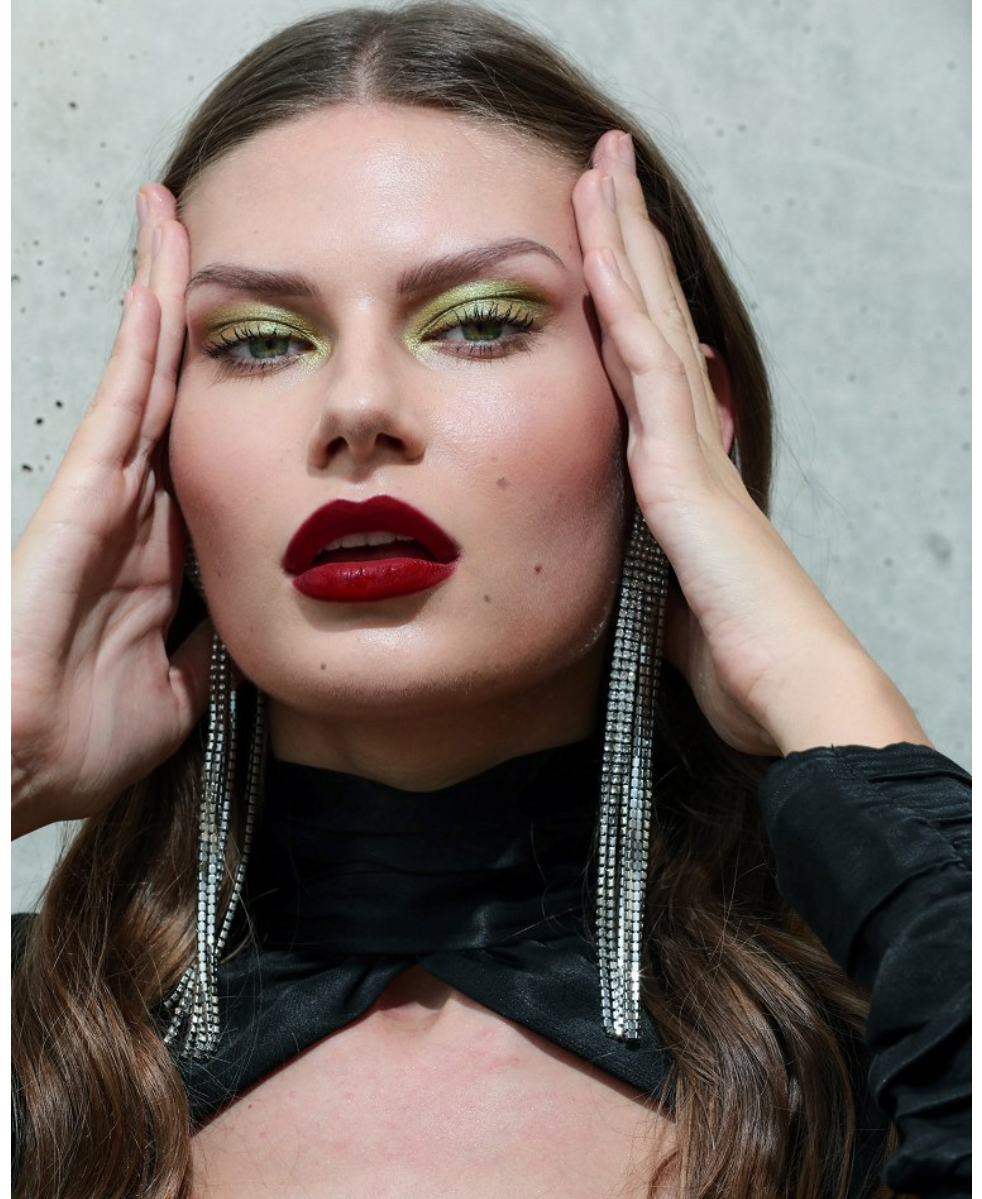

FENTON

MODEL MANAGEMENT

MIGLE

Height: 5'9.5" Dress: 2-4 US Bust: 33" Waist: 24.5" Hips: 36" Shoes: 8.5 US Hair: Light Brown Eyes: Green