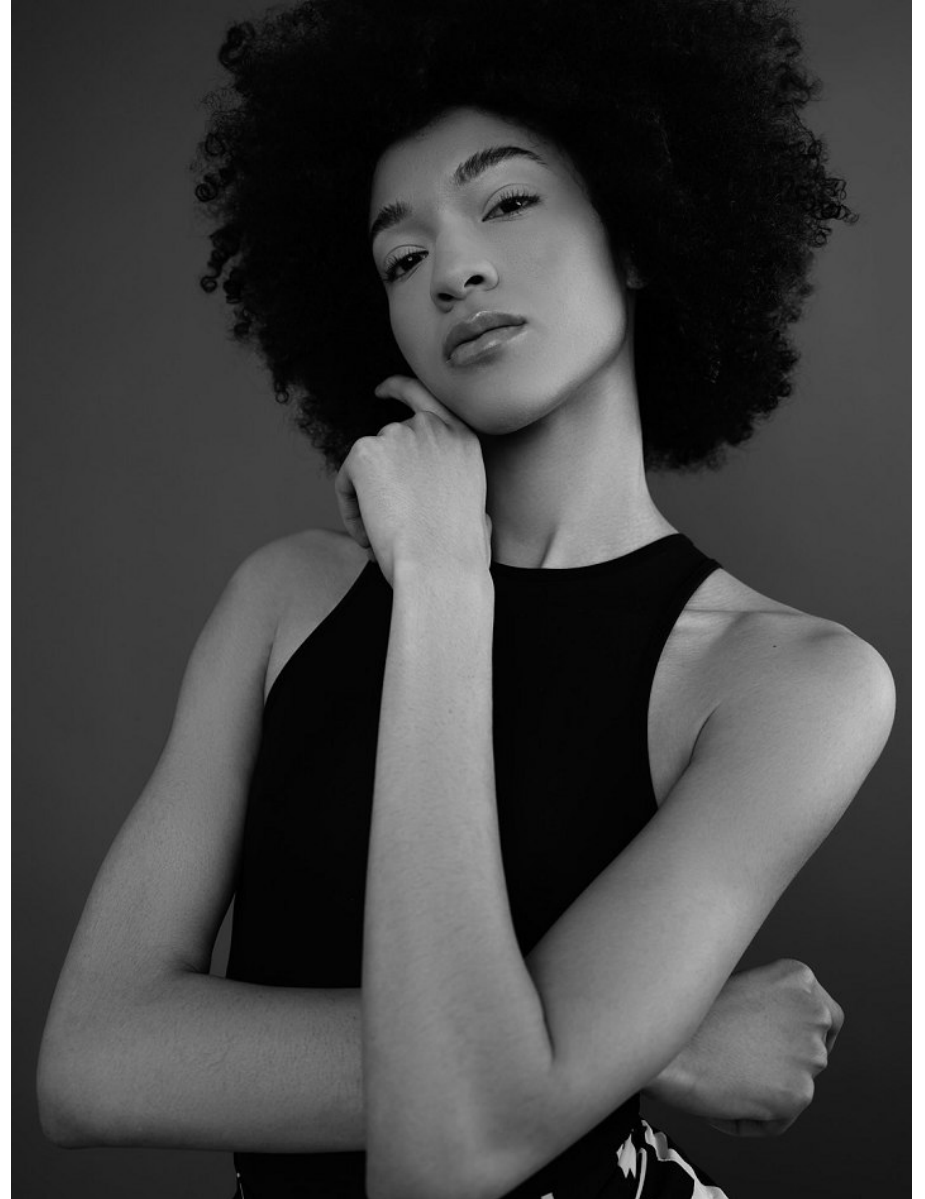

FENTON
MODEL MANAGEMENT

VICTORIA

Height: 5'11" Dress: 2-4 US Bust: 32" Waist: 25.5" Hips: 37.5" Shoes: 11 US Hair: Dark Brown Eyes: Dark Brown