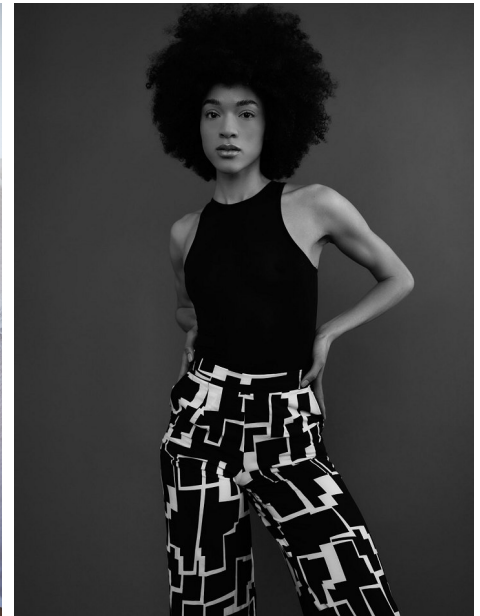

FENTON

MODEL MANAGEMENT

VICTORIA

Height: 5'11" Dress: 2-4 US Bust: 32" Waist: 25.5" Hips: 37.5" Shoes: 11 US Hair: Dark Brown Eyes: Dark Brown