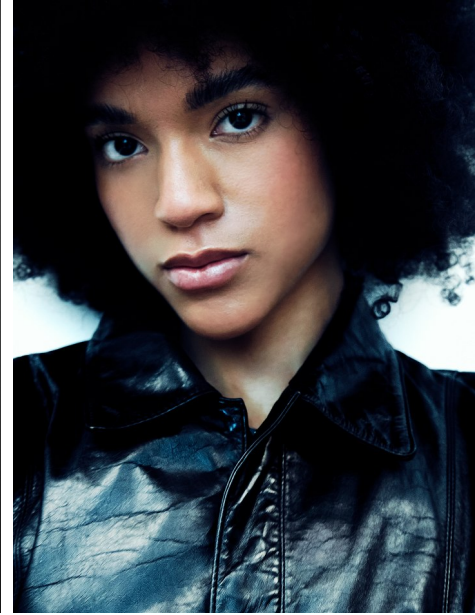

FENTON

MODEL MANAGEMENT

VICTORIA

Height: 5'11" Dress: 2-4 US Bust: 32" Waist: 25.5" Hips: 37.5" Shoes: 11 US Hair: Dark Brown Eyes: Dark Brown

FENTON

MODEL MANAGEMENT

VICTORIA

Height: 5'11" Dress: 2-4 US Bust: 32" Waist: 25.5" Hips: 37.5" Shoes: 11 US Hair: Dark Brown Eyes: Dark Brown

FENTON

MODEL MANAGEMENT

VICTORIA

Height: 5'11" Dress: 2-4 US Bust: 32" Waist: 25.5" Hips: 37.5" Shoes: 11 US Hair: Dark Brown Eyes: Dark Brown