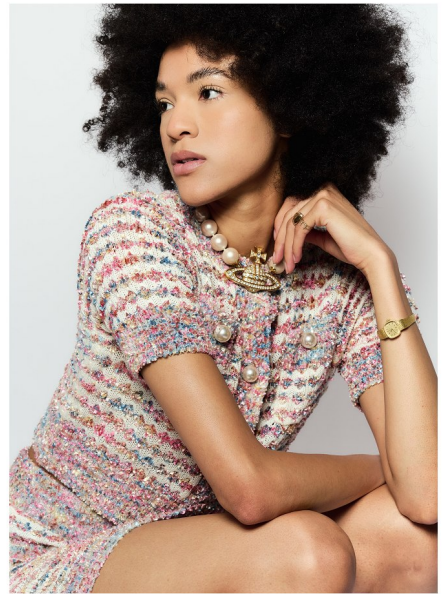

FENTON

MODEL MANAGEMENT

VICTORIA

Height: 5'11" Dress: 2-4 US Bust: 32" Waist: 25.5" Hips: 37.5" Shoes: 11 US Hair: Dark Brown Eyes: Dark Brown