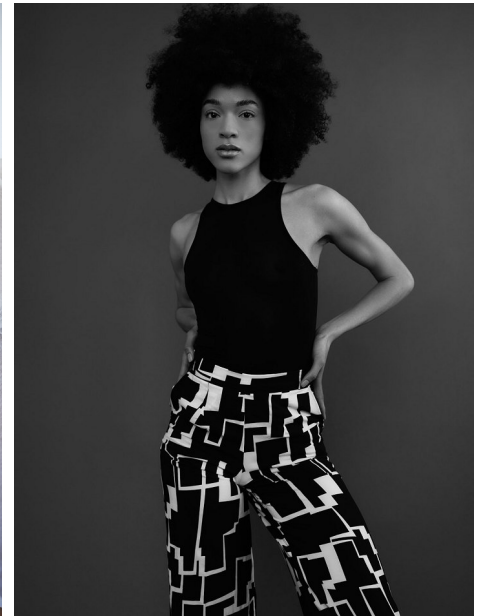

FENTON

MODEL MANAGEMENT

VICTORIA

Height: 5'11" Dress: 2-4 US Bust: 32" Waist: 25.5" Hips: 37.5" Shoes: 11 US Hair: Dark Brown Eyes: Dark Brown

FENTON

MODEL MANAGEMENT

VICTORIA

Height: 5'11" Dress: 2-4 US Bust: 32" Waist: 25.5" Hips: 37.5" Shoes: 11 US Hair: Dark Brown Eyes: Dark Brown

FENTON

MODEL MANAGEMENT

VICTORIA

Height: 5'11" Dress: 2-4 US Bust: 32" Waist: 25.5" Hips: 37.5" Shoes: 11 US Hair: Dark Brown Eyes: Dark Brown