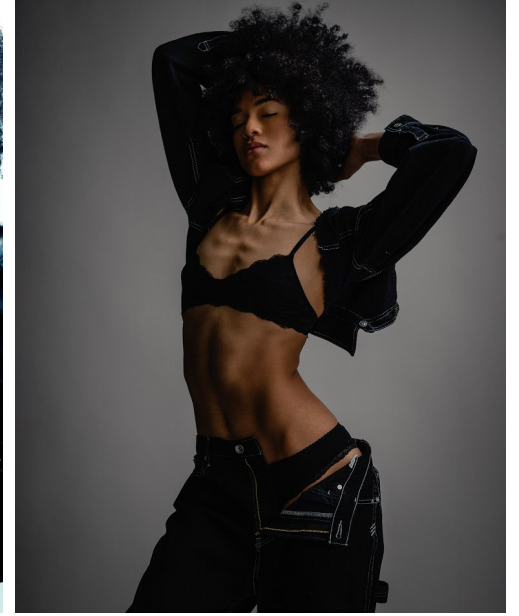

FENTON

MODEL MANAGEMENT

VICTORIA

Height: 5'11" Dress: 2-4 US Bust: 32" Waist: 25.5" Hips: 37.5" Shoes: 11 US Hair: Dark Brown Eyes: Dark Brown

FENTON

MODEL MANAGEMENT

VICTORIA

Height: 5'11" Dress: 2-4 US Bust: 32" Waist: 25.5" Hips: 37.5" Shoes: 11 US Hair: Dark Brown Eyes: Dark Brown

FENTON

MODEL MANAGEMENT

VICTORIA

Height: 5'11" Dress: 2-4 US Bust: 32" Waist: 25.5" Hips: 37.5" Shoes: 11 US Hair: Dark Brown Eyes: Dark Brown