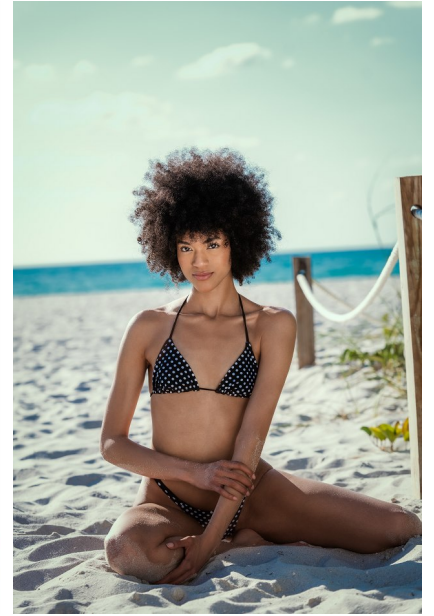

FENTON

MODEL MANAGEMENT

VICTORIA

Height: 5'11" Dress: 2-4 US Bust: 32" Waist: 25.5" Hips: 37.5" Shoes: 11 US Hair: Dark Brown Eyes: Dark Brown

FENTON

MODEL MANAGEMENT

VICTORIA

Height: 5'11" Dress: 2-4 US Bust: 32" Waist: 25.5" Hips: 37.5" Shoes: 11 US Hair: Dark Brown Eyes: Dark Brown

FENTON

MODEL MANAGEMENT

VICTORIA

Height: 5'11" Dress: 2-4 US Bust: 32" Waist: 25.5" Hips: 37.5" Shoes: 11 US Hair: Dark Brown Eyes: Dark Brown