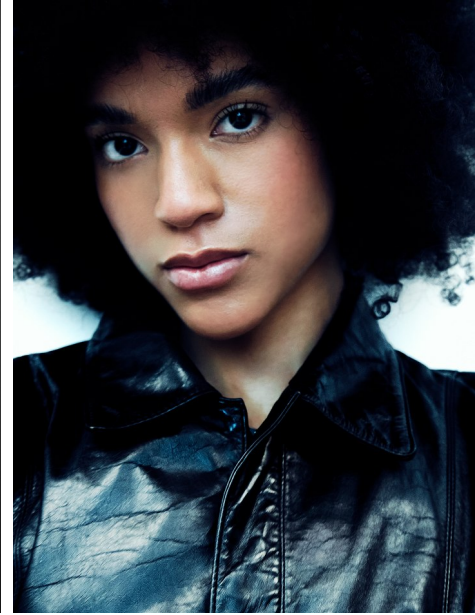

FENTON

MODEL MANAGEMENT

VICTORIA

Height: 5'11" Dress: 2-4 US Bust: 32" Waist: 25.5" Hips: 37.5" Shoes: 11 US Hair: Dark Brown Eyes: Dark Brown