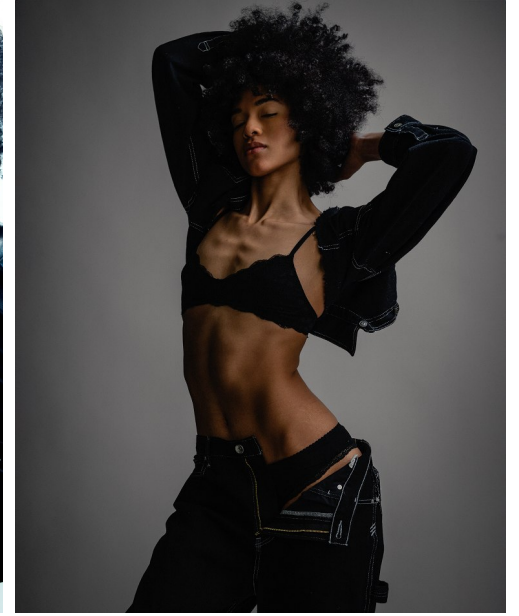

## VICTORIA

Height: 5'11" Dress: 2-4 US Bust: 32" Waist: 25.5" Hips: 37.5" Shoes: 11 US Hair: Dark Brown Eyes: Dark Brown