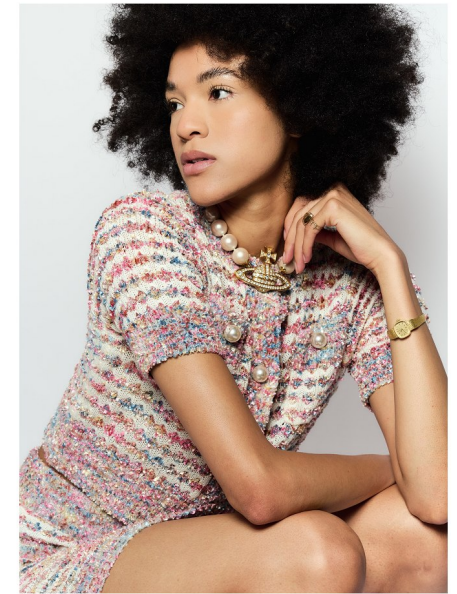

FENTON

MODEL MANAGEMENT

VICTORIA

Height: 5'11" Dress: 2-4 US Bust: 32" Waist: 25.5" Hips: 37.5" Shoes: 11 US Hair: Dark Brown Eyes: Dark Brown

FENTON

MODEL MANAGEMENT

VICTORIA

Height: 5'11" Dress: 2-4 US Bust: 32" Waist: 25.5" Hips: 37.5" Shoes: 11 US Hair: Dark Brown Eyes: Dark Brown

FENTON

MODEL MANAGEMENT

VICTORIA

Height: 5'11" Dress: 2-4 US Bust: 32" Waist: 25.5" Hips: 37.5" Shoes: 11 US Hair: Dark Brown Eyes: Dark Brown