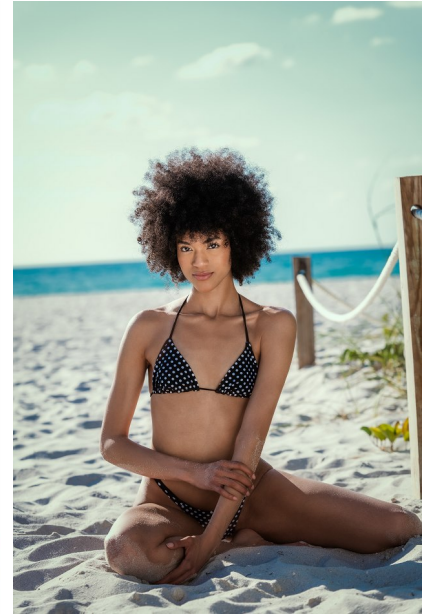

FENTON

MODEL MANAGEMENT

VICTORIA

Height: 5'11" Dress: 2-4 US Bust: 32" Waist: 25.5" Hips: 37.5" Shoes: 11 US Hair: Dark Brown Eyes: Dark Brown