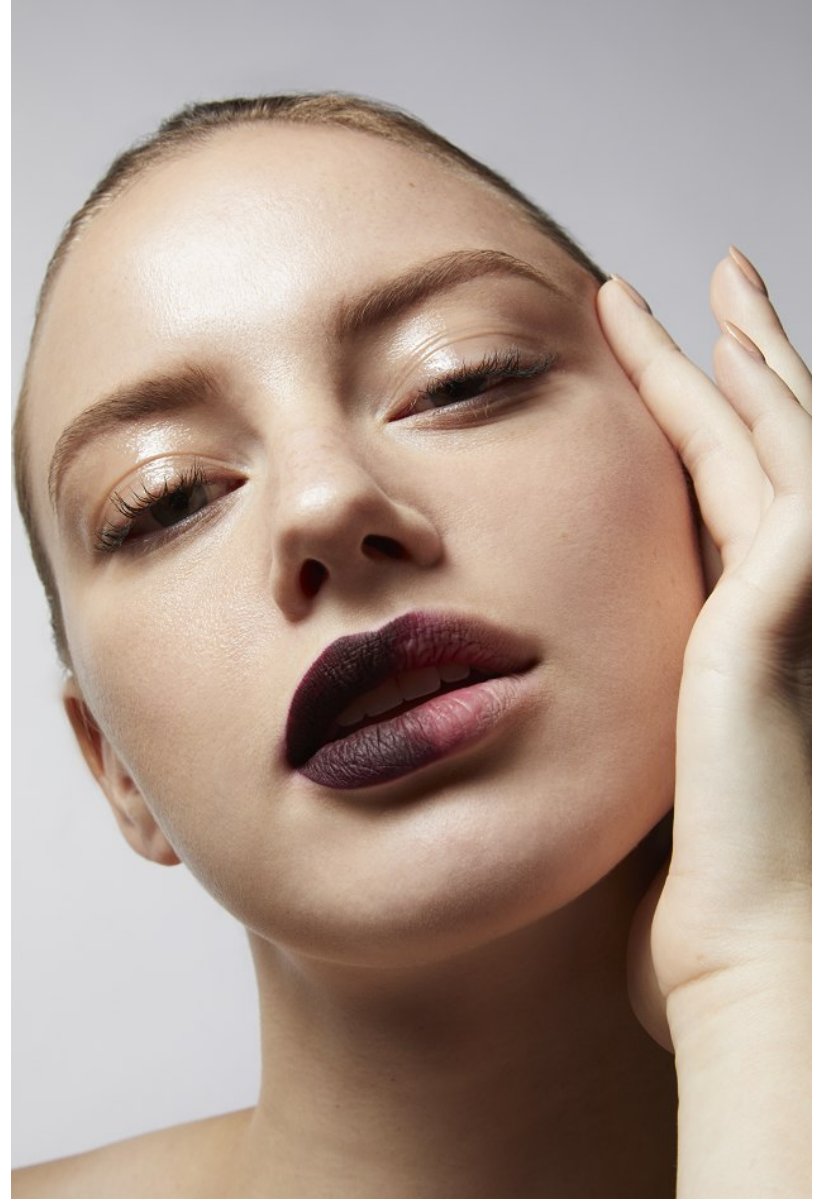

FENTON
MODEL MANAGEMENT

JULIE PODCZASKI

Height: 5'9" Dress: 8-10 US Bust: 34" Waist: 28" Hips: 45.5" Shoes: 10 US Hair: Brown Eyes: Blue/Green