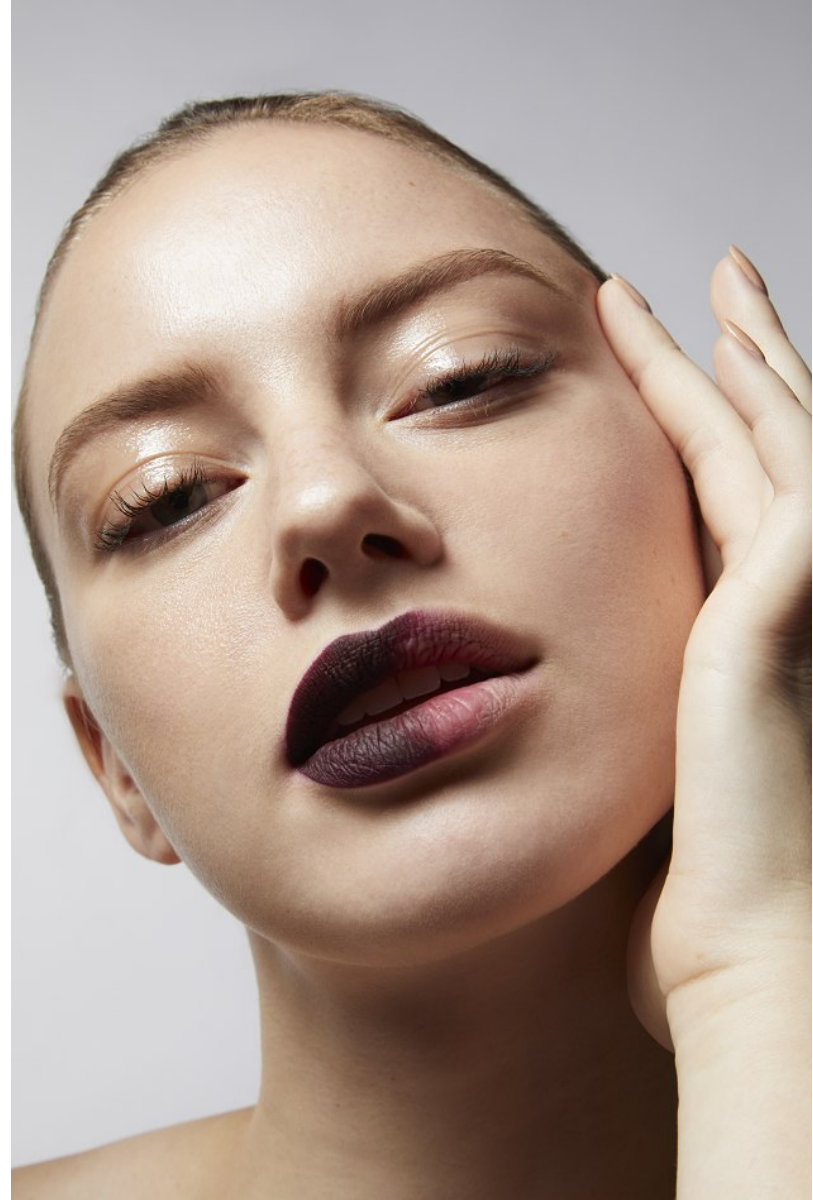

FENTON
MODEL MANAGEMENT

JULIE PODCZASKI

Height: 5'9" Dress: 8-10 US Bust: 34" Waist: 28" Hips: 45.5" Shoes: 10 US Hair: Brown Eyes: Blue/Green