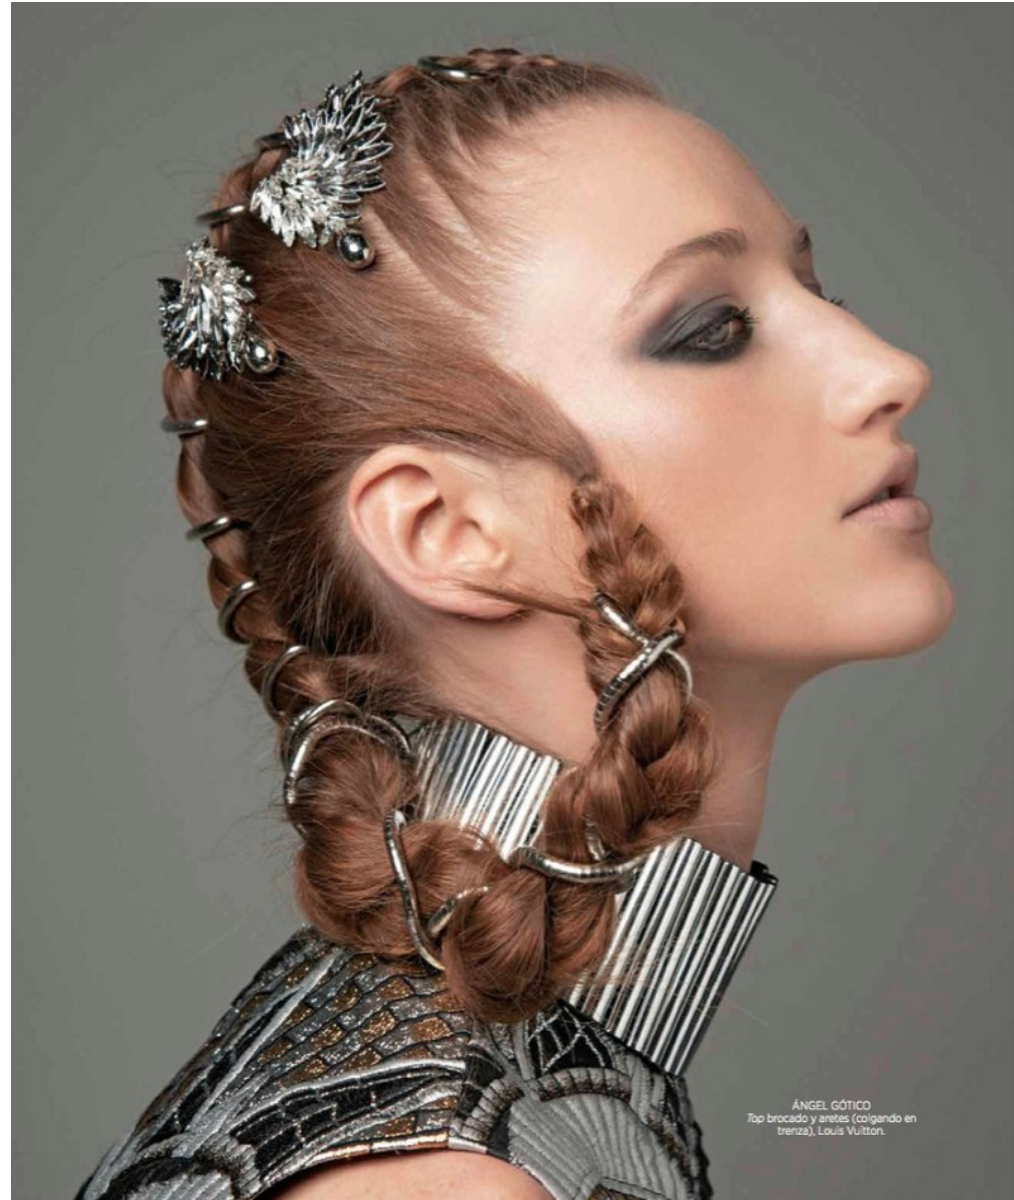

LASMA

Height: 5'10" Dress: 2-4 US Bust: 34" Waist: 24.5" Hips: 37" Shoes: 9 US Hair: Red Eyes: Hazel