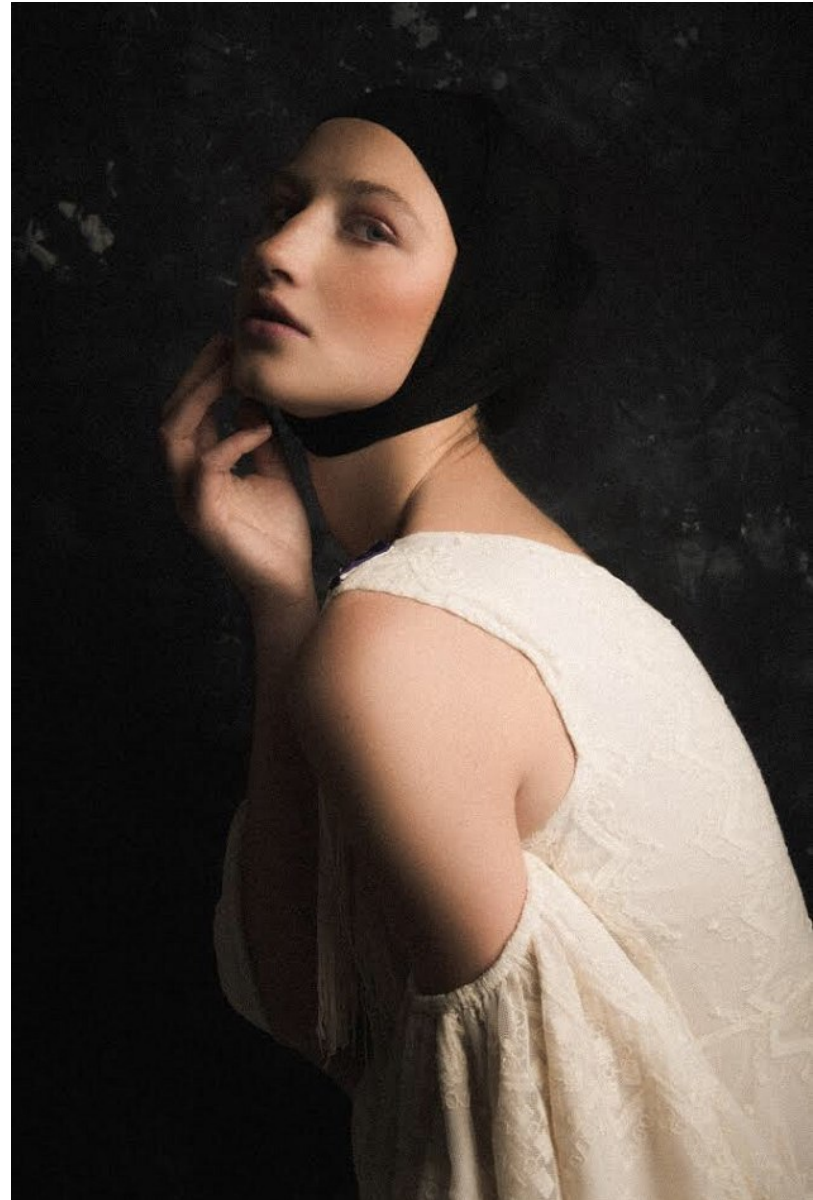

FENTON

MODEL MANAGEMENT

LASMA

Height: 5'10" Dress: 2-4 US Bust: 34" Waist: 24.5" Hips: 37" Shoes: 9 US Hair: Red Eyes: Hazel