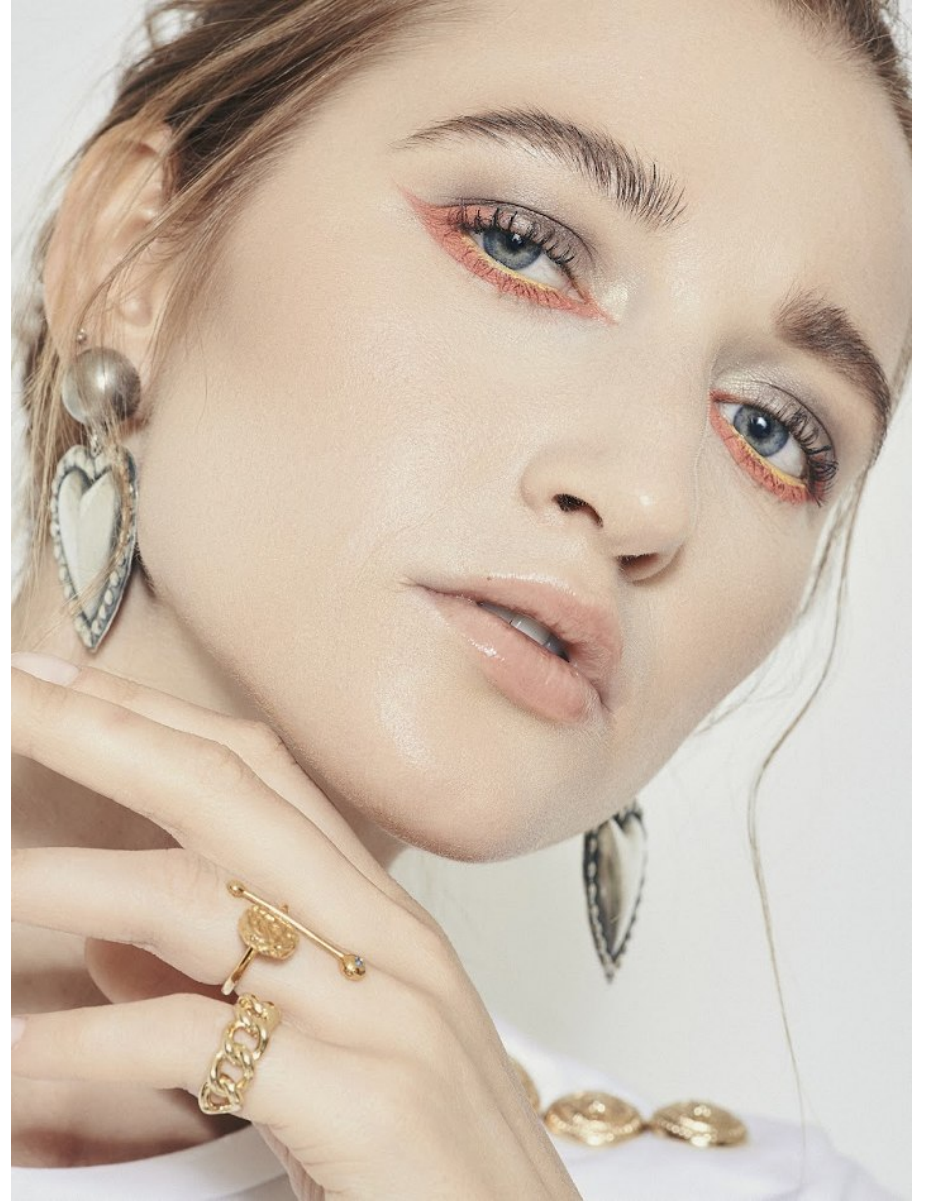

FENTON
MODEL MANAGEMENT

LASMA

Height: 5'10" Dress: 2-4 US Bust: 34" Waist: 24.5" Hips: 37" Shoes: 9 US Hair: Red Eyes: Hazel

FENTON

MODEL MANAGEMENT

LASMA

Height: 5'10" Dress: 2-4 US Bust: 34" Waist: 24.5" Hips: 37" Shoes: 9 US Hair: Red Eyes: Hazel

FENTON

MODEL MANAGEMENT

L'BEAUTÉ

LASMA

Height: 5'10" Dress: 2-4 US Bust: 34" Waist: 24.5" Hips: 37" Shoes: 9 US Hair: Red Eyes: Hazel

FENTON

MODEL MANAGEMENT

LASMA