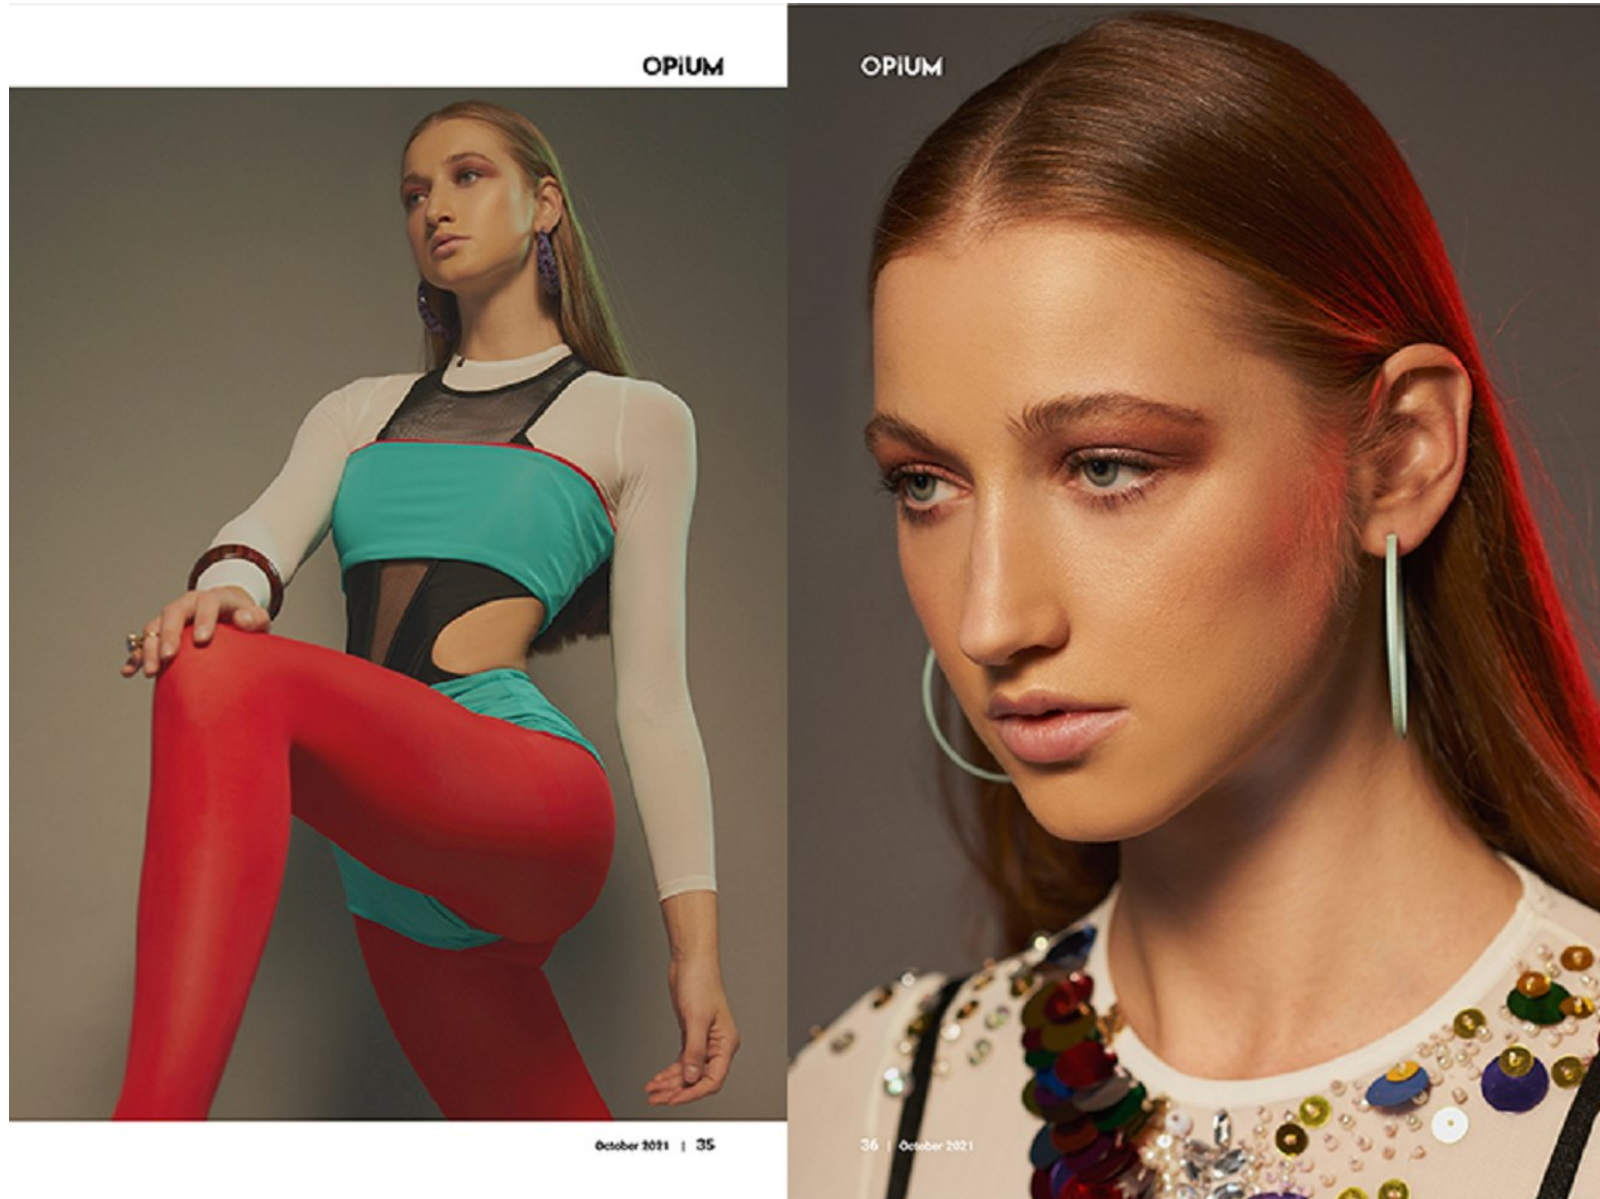

FENTON

MODEL MANAGEMENT

LASMA

Height: 5'10" Dress: 2-4 US Bust: 34" Waist: 24.5" Hips: 37" Shoes: 9 US Hair: Red Eyes: Hazel

FENTON

MODEL MANAGEMENT

LASMA

Height: 5'10" Dress: 2-4 US Bust: 34" Waist: 24.5" Hips: 37" Shoes: 9 US Hair: Red Eyes: Hazel

FENTON

MODEL MANAGEMENT

L'BEAUTÉ

LASMA

Height: 5'10" Dress: 2-4 US Bust: 34" Waist: 24.5" Hips: 37" Shoes: 9 US Hair: Red Eyes: Hazel

FENTON

MODEL MANAGEMENT

LASMA