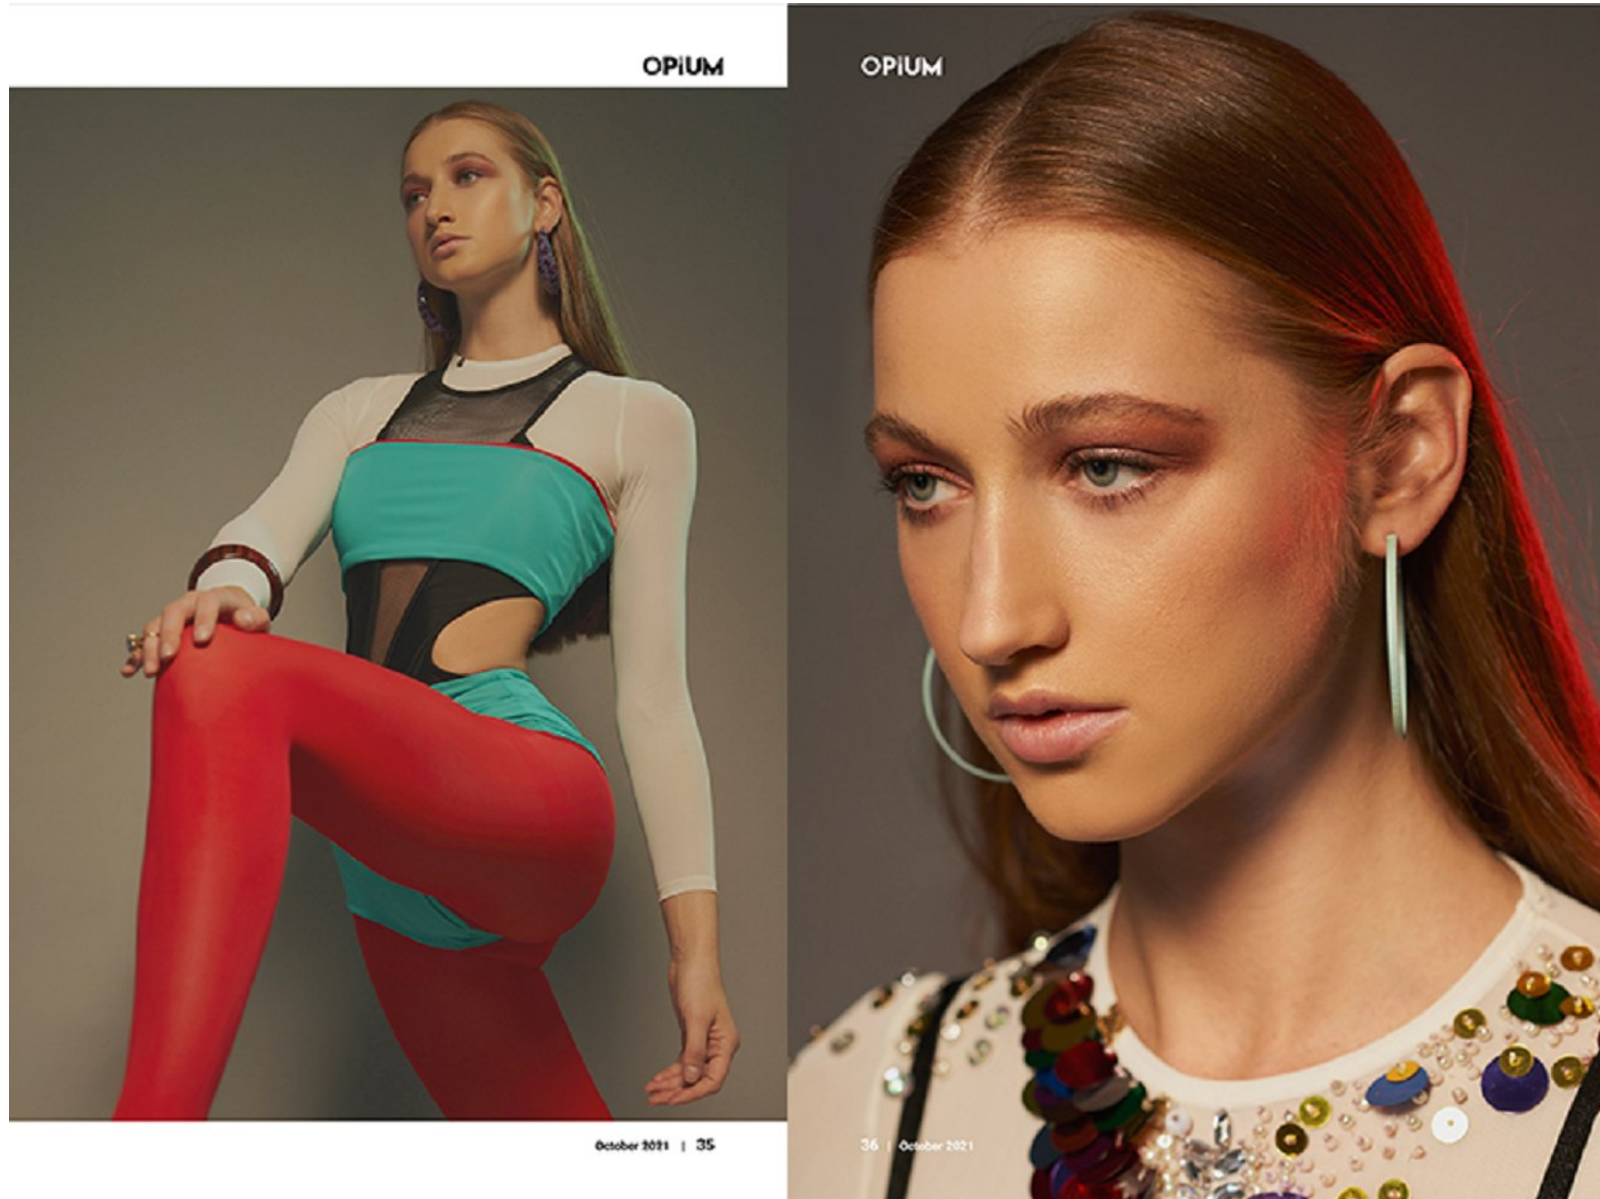

FENTON
MODEL MANAGEMENT

LASMA

Height: 5'10" Dress: 2-4 US Bust: 34" Waist: 24.5" Hips: 37" Shoes: 9 US Hair: Red Eyes: Hazel

FENTON

MODEL MANAGEMENT

LASMA

Height: 5'10" Dress: 2-4 US Bust: 34" Waist: 24.5" Hips: 37" Shoes: 9 US Hair: Red Eyes: Hazel

FENTON

MODEL MANAGEMENT

L'BEAUTÉ

LASMA

Height: 5'10" Dress: 2-4 US Bust: 34" Waist: 24.5" Hips: 37" Shoes: 9 US Hair: Red Eyes: Hazel

FENTON

MODEL MANAGEMENT

LASMA