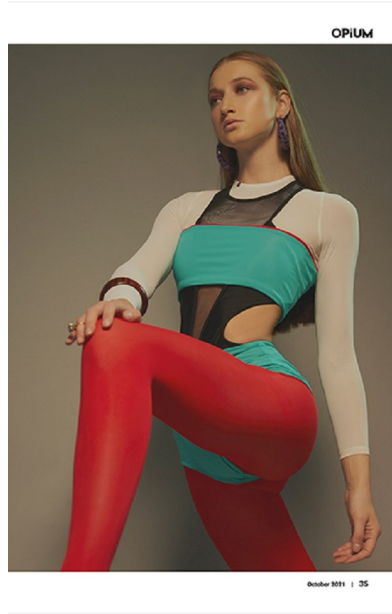

FENTON

MODEL MANAGEMENT

LASMA

Height: 5'10" Dress: 2-4 US Bust: 34" Waist: 24.5" Hips: 37" Shoes: 9 US Hair: Red Eyes: Hazel

FENTON

MODEL MANAGEMENT

L'BEAUTÉ

LASMA

Height: 5'10" Dress: 2-4 US Bust: 34" Waist: 24.5" Hips: 37" Shoes: 9 US Hair: Red Eyes: Hazel

FENTON

MODEL MANAGEMENT

LASMA

Height: 5'10" Dress: 2-4 US Bust: 34" Waist: 24.5" Hips: 37" Shoes: 9 US Hair: Red Eyes: Hazel

FENTON

MODEL MANAGEMENT

LASMA

Height: 5'10" Dress: 2-4 US Bust: 34" Waist: 24.5" Hips: 37" Shoes: 9 US Hair: Red Eyes: Hazel

FENTON

MODEL MANAGEMENT

LASMA

Height: 5'10" Dress: 2-4 US Bust: 34" Waist: 24.5" Hips: 37" Shoes: 9 US Hair: Red Eyes: Hazel