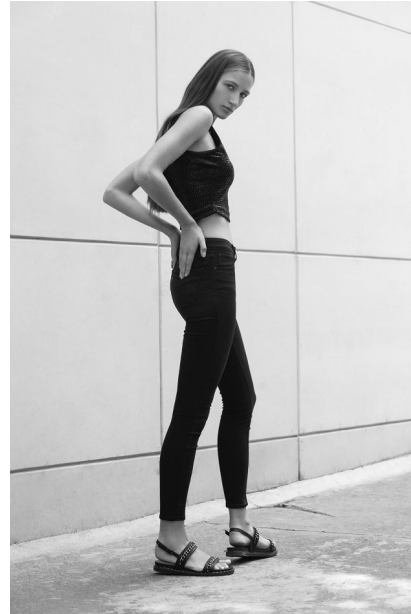

FENTON

MODEL MANAGEMENT

LASMA

Height: 5'10" Dress: 2-4 US Bust: 34" Waist: 24.5" Hips: 37" Shoes: 9 US Hair: Red Eyes: Hazel