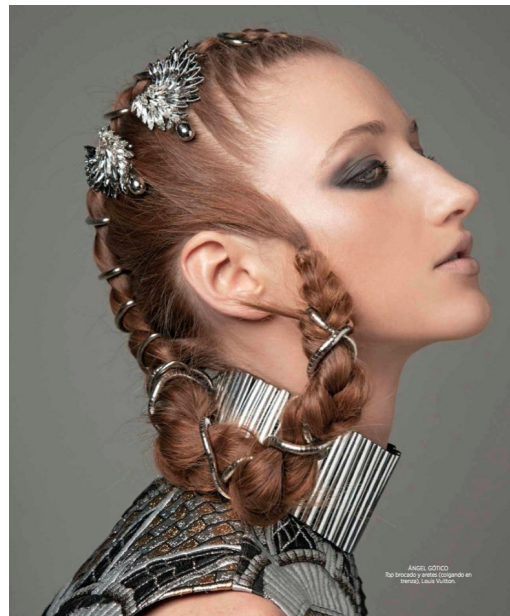

FENTON

MODEL MANAGEMENT

LASMA

Height: 5'10" Dress: 2-4 US Bust: 34" Waist: 24.5" Hips: 37" Shoes: 9 US Hair: Red Eyes: Hazel

FENTON

MODEL MANAGEMENT

L'BEAUTÉ

LASMA

Height: 5'10" Dress: 2-4 US Bust: 34" Waist: 24.5" Hips: 37" Shoes: 9 US Hair: Red Eyes: Hazel

FENTON

MODEL MANAGEMENT

LASMA

Height: 5'10" Dress: 2-4 US Bust: 34" Waist: 24.5" Hips: 37" Shoes: 9 US Hair: Red Eyes: Hazel

FENTON

MODEL MANAGEMENT

LASMA

Height: 5'10" Dress: 2-4 US Bust: 34" Waist: 24.5" Hips: 37" Shoes: 9 US Hair: Red Eyes: Hazel

FENTON

MODEL MANAGEMENT

LASMA

Height: 5'10" Dress: 2-4 US Bust: 34" Waist: 24.5" Hips: 37" Shoes: 9 US Hair: Red Eyes: Hazel