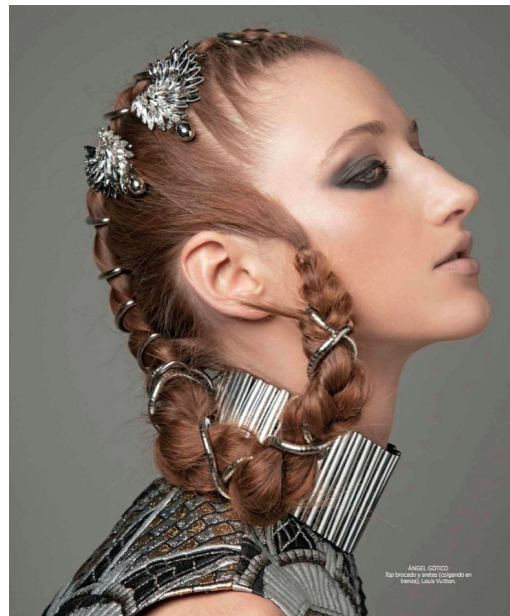

FENTON

MODEL MANAGEMENT