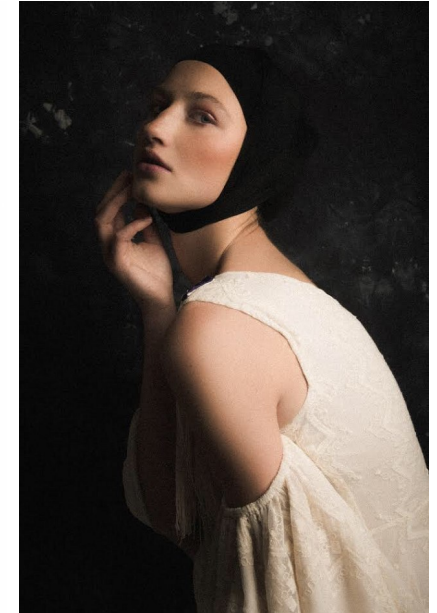

FENTON

MODEL MANAGEMENT

LASMA

Height: 5'10" Dress: 2-4 US Bust: 34" Waist: 24.5" Hips: 37" Shoes: 9 US Hair: Red Eyes: Hazel

FENTON

MODEL MANAGEMENT

L'BEAUTÉ

LASMA

Height: 5'10" Dress: 2-4 US Bust: 34" Waist: 24.5" Hips: 37" Shoes: 9 US Hair: Red Eyes: Hazel

FENTON

MODEL MANAGEMENT

LASMA

Height: 5'10" Dress: 2-4 US Bust: 34" Waist: 24.5" Hips: 37" Shoes: 9 US Hair: Red Eyes: Hazel

FENTON

MODEL MANAGEMENT

LASMA

Height: 5'10" Dress: 2-4 US Bust: 34" Waist: 24.5" Hips: 37" Shoes: 9 US Hair: Red Eyes: Hazel

FENTON

MODEL MANAGEMENT

LASMA

Height: 5'10" Dress: 2-4 US Bust: 34" Waist: 24.5" Hips: 37" Shoes: 9 US Hair: Red Eyes: Hazel