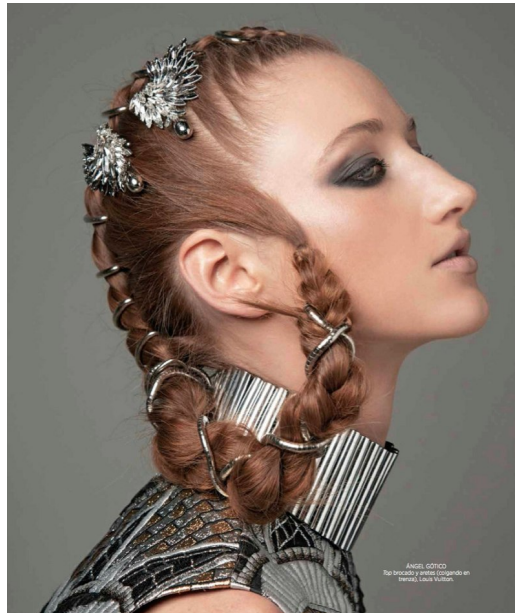

FENTON

MODEL MANAGEMENT