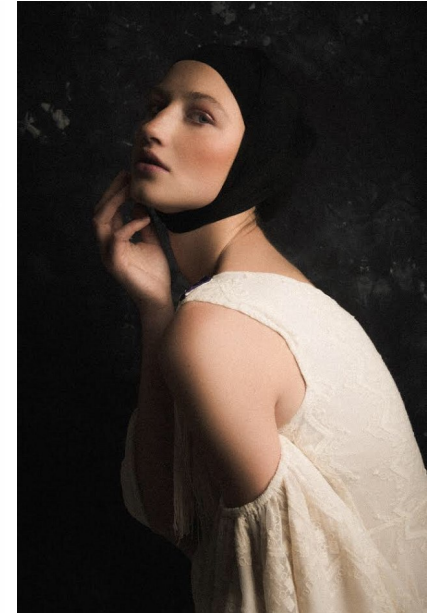

FENTON

MODEL MANAGEMENT