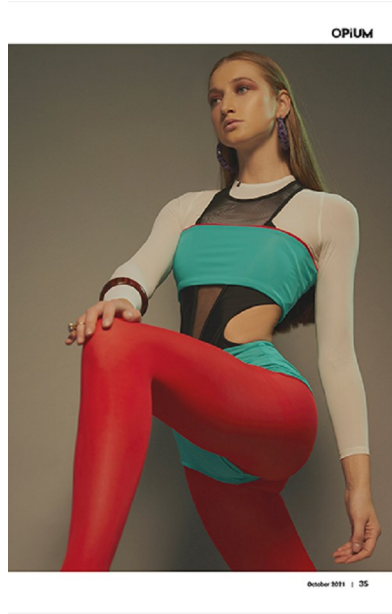

FENTON

MODEL MANAGEMENT

L'BEAUTÉ