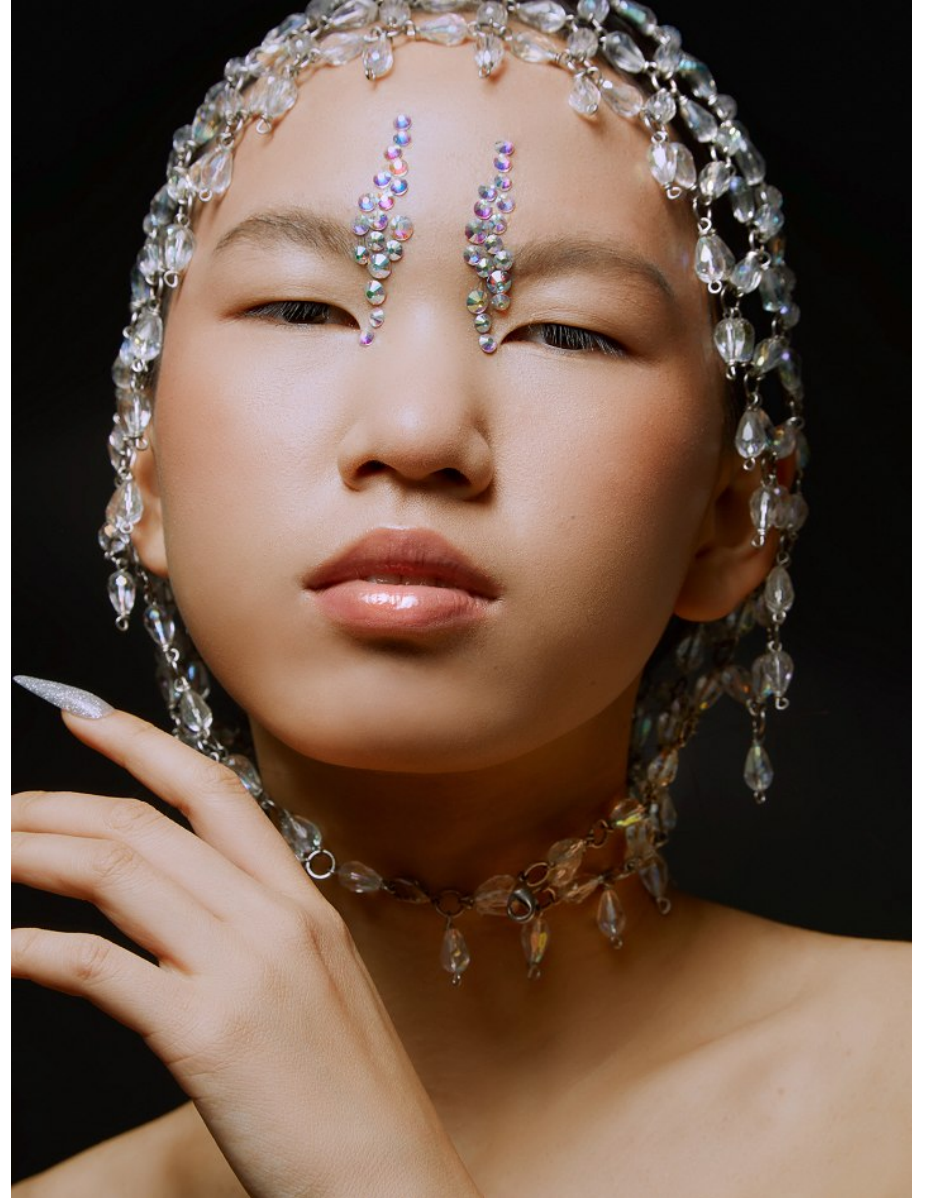

FENTON
MODEL MANAGEMENT

SALLY

Height: 5'10" Dress: 0-2 US Bust: 32" Waist: 24" Hips: 36" Shoes: 7 US Hair: Black Eyes: Brown