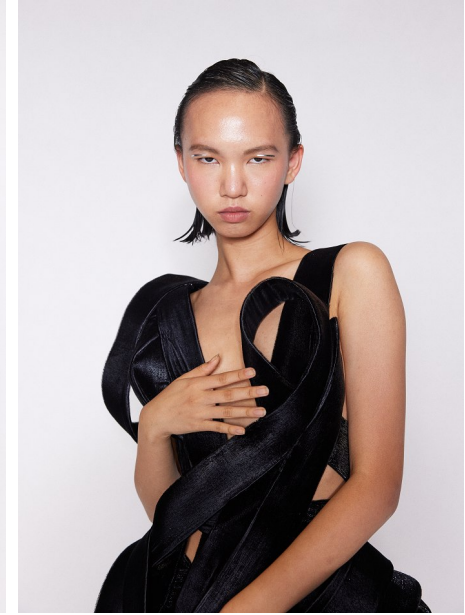

FENTON

MODEL MANAGEMENT

SALLY

Height: 5'10" Dress: 0-2 US Bust: 32" Waist: 24" Hips: 36" Shoes: 7 US Hair: Black Eyes: Brown