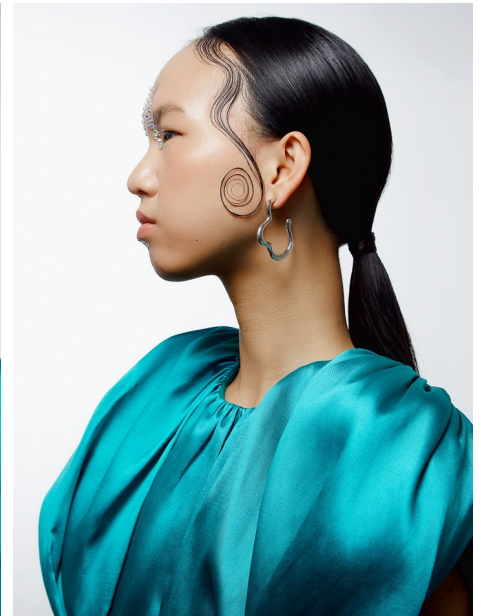

## SALLY

Height: 5'10" Dress: 0-2 US Bust: 32" Waist: 24" Hips: 36" Shoes: 7 US Hair: Black Eyes: Brown