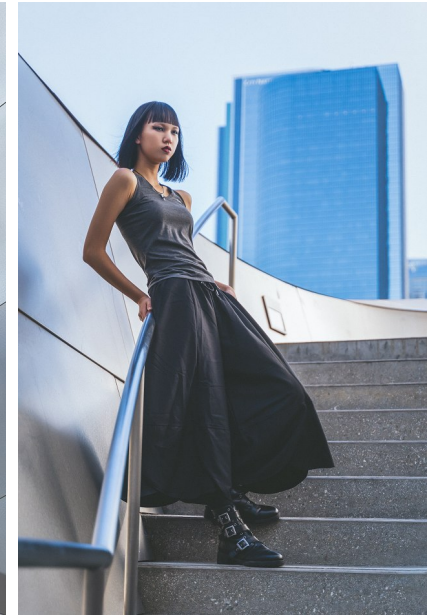

FENTON

MODEL MANAGEMENT

SALLY

Height: 5'10" Dress: 0-2 US Bust: 32" Waist: 24" Hips: 36" Shoes: 7 US Hair: Black Eyes: Brown