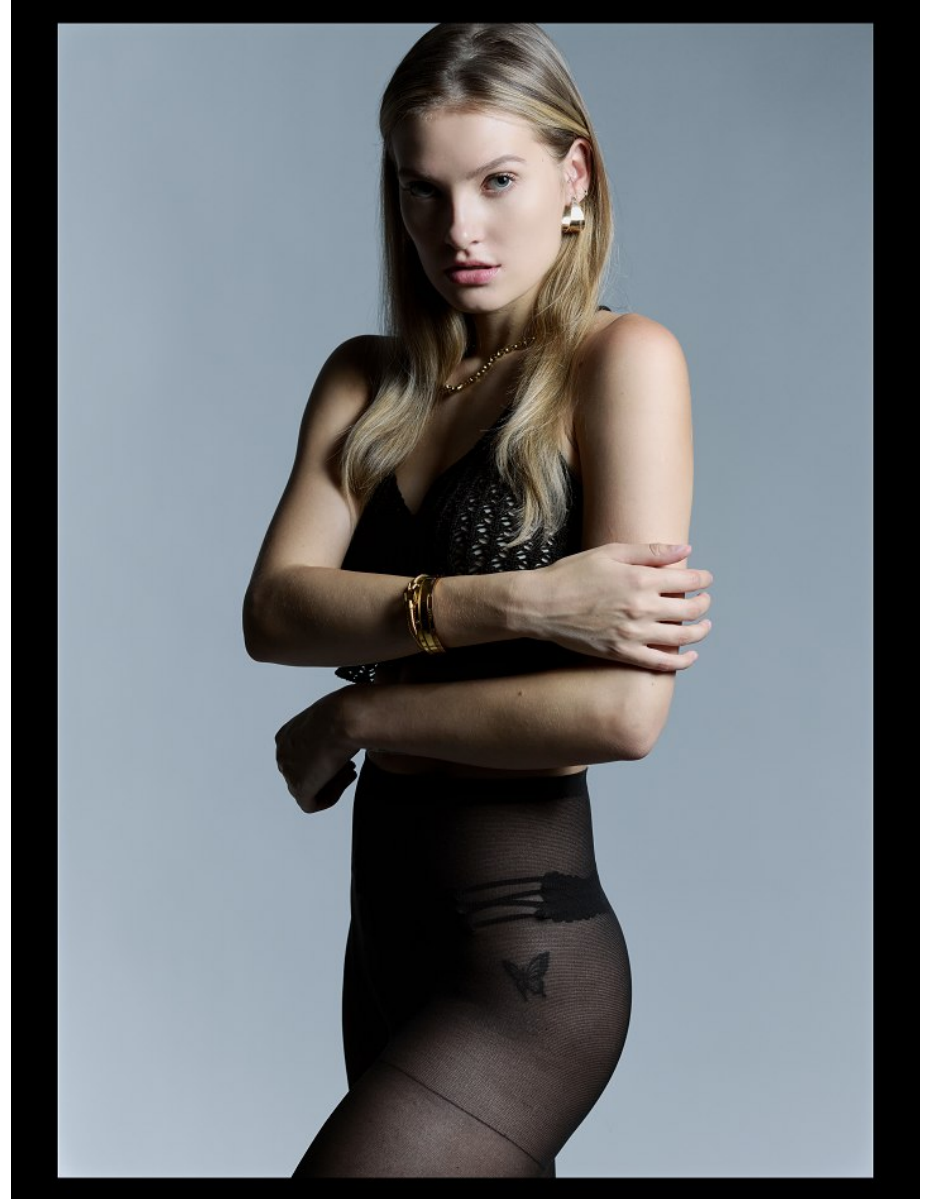

FENTON
MODEL MANAGEMENT

JOANNA

Height: 5'9" Dress: 2 US Bust: 32" Waist: 24.5" Hips: 35" Shoes: 9.5 US Hair: Blonde Eyes: Green