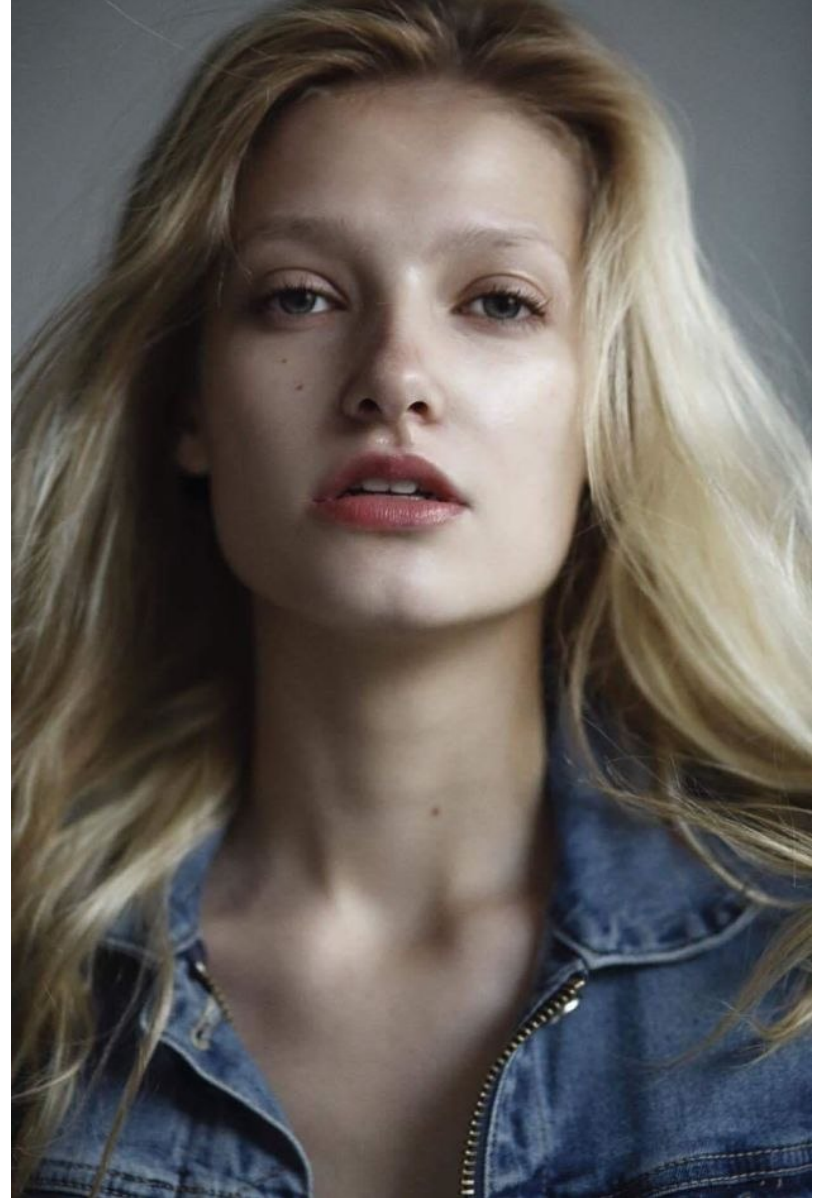

FENTON
MODEL MANAGEMENT

JOANNA

Height: 5'9" Dress: 2 US Bust: 32" Waist: 24.5" Hips: 35" Shoes: 9.5 US Hair: Blonde Eyes: Green