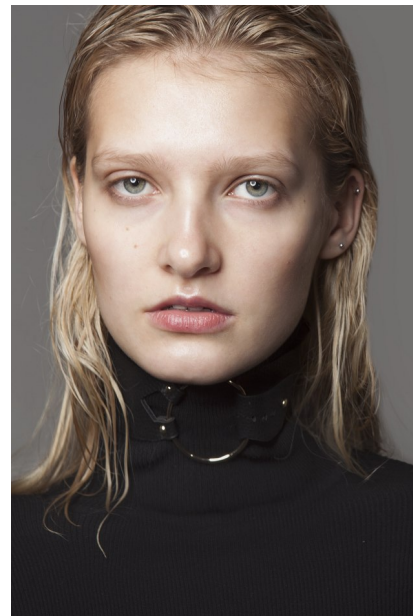

FENTON

MODEL MANAGEMENT

JOANNA

Height: 5'9" Dress: 2 US Bust: 32" Waist: 24.5" Hips: 35" Shoes: 9.5 US Hair: Blonde Eyes: Green

FENTON

MODEL MANAGEMENT

JOANNA

Height: 5'9" Dress: 2 US Bust: 32" Waist: 24.5" Hips: 35" Shoes: 9.5 US Hair: Blonde Eyes: Green