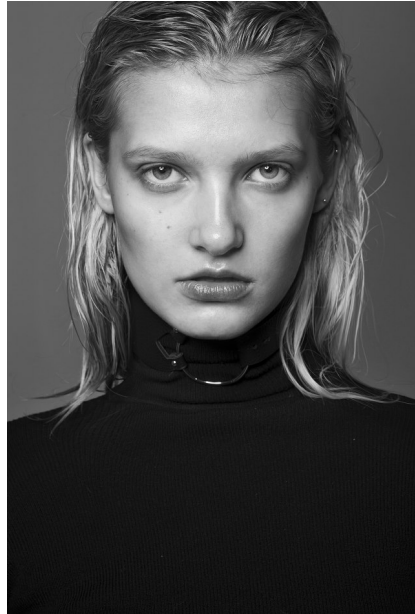

FENTON

MODEL MANAGEMENT

JOANNA

Height: 5'9" Dress: 2 US Bust: 32" Waist: 24.5" Hips: 35" Shoes: 9.5 US Hair: Blonde Eyes: Green

FENTON

MODEL MANAGEMENT

JOANNA

Height: 5'9" Dress: 2 US Bust: 32" Waist: 24.5" Hips: 35" Shoes: 9.5 US Hair: Blonde Eyes: Green