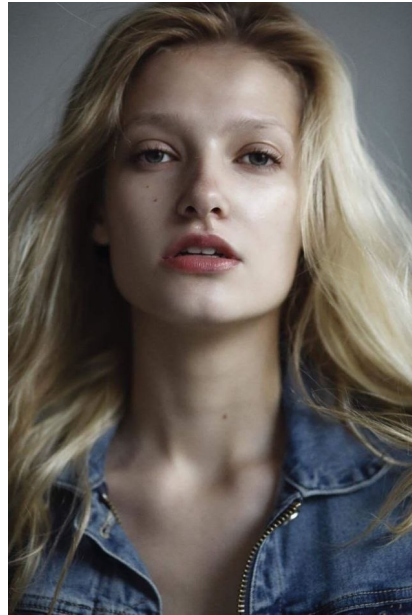

FENTON

MODEL MANAGEMENT

JOANNA

Height: 5'9" Dress: 2 US Bust: 32" Waist: 24.5" Hips: 35" Shoes: 9.5 US Hair: Blonde Eyes: Green