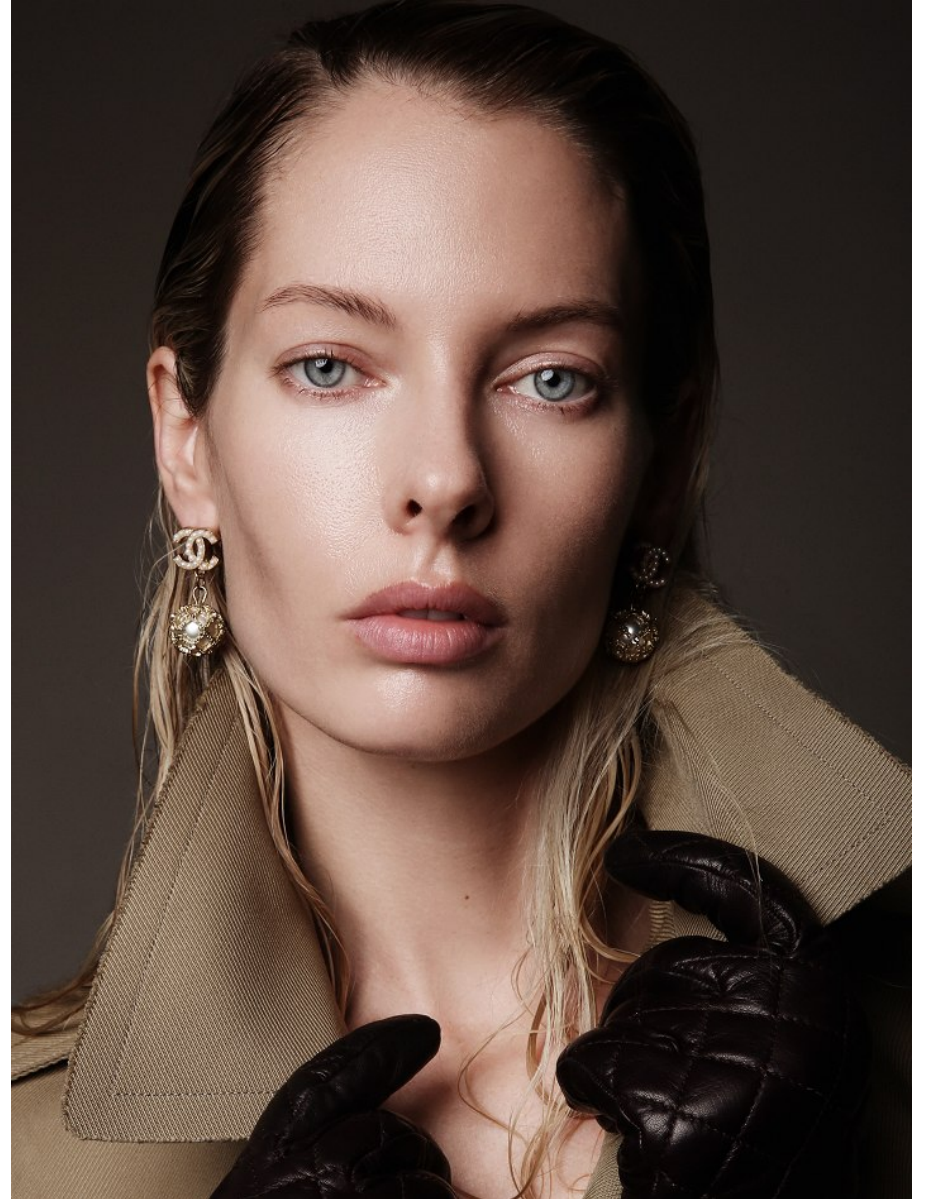

FENTON
MODEL MANAGEMENT

EMILY

Height: 5'9.5" Dress: 0-2 US Bust: 31" Waist: 25" Hips: 34.5" Shoes: 8 US Hair: Blonde Eyes: Blue/Grey