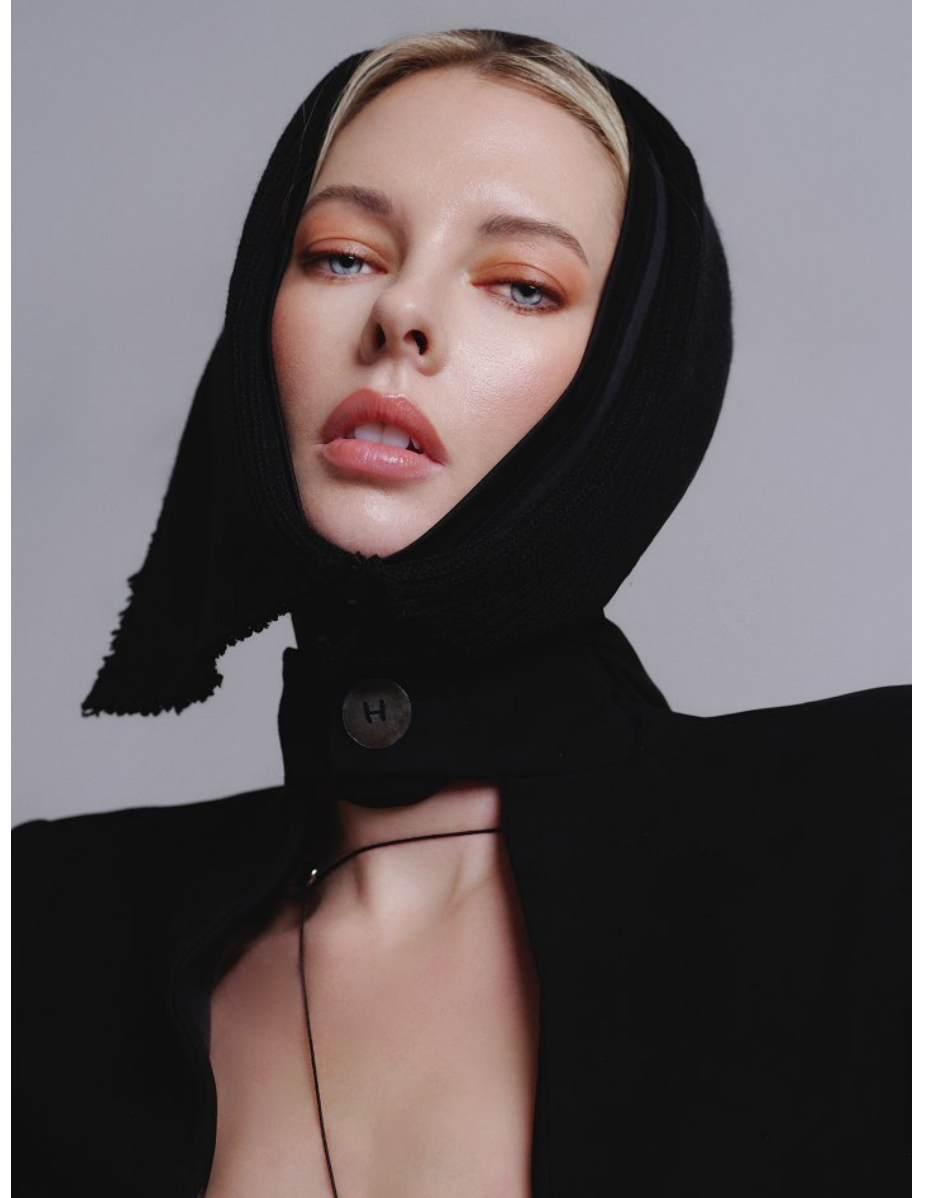

FENTON
MODEL MANAGEMENT

EMILY

Height: 5'9.5" Dress: 0-2 US Bust: 31" Waist: 25" Hips: 34.5" Shoes: 8 US Hair: Blonde Eyes: Blue/Grey