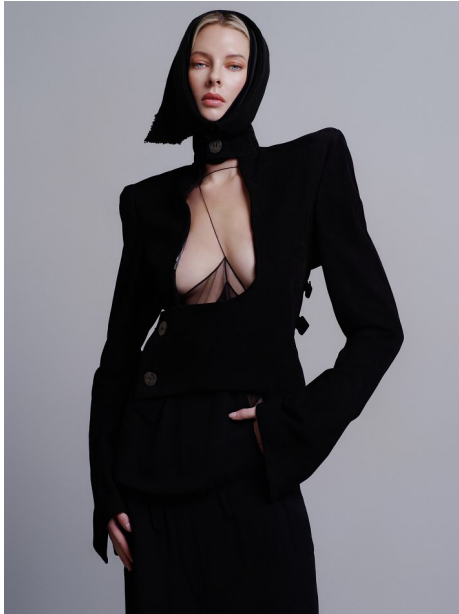

FENTON

MODEL MANAGEMENT

EMILY

Height: 5'9.5" Dress: 0-2 US Bust: 31" Waist: 25" Hips: 34.5" Shoes: 8 US Hair: Blonde Eyes: Blue/Grey

FENTON

MODEL MANAGEMENT

EMILY

Height: 5'9.5" Dress: 0-2 US Bust: 31" Waist: 25" Hips: 34.5" Shoes: 8 US Hair: Blonde Eyes: Blue/Grey