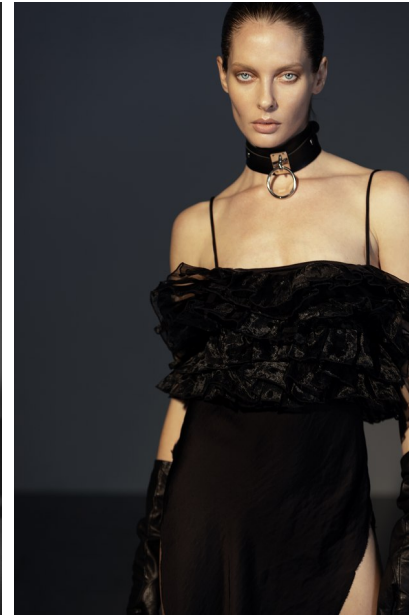

FENTON

MODEL MANAGEMENT

EMILY

Height: 5'9.5" Dress: 0-2 US Bust: 31" Waist: 25" Hips: 34.5" Shoes: 8 US Hair: Blonde Eyes: Blue/Grey

FENTON

MODEL MANAGEMENT

EMILY

Height: 5'9.5" Dress: 0-2 US Bust: 31" Waist: 25" Hips: 34.5" Shoes: 8 US Hair: Blonde Eyes: Blue/Grey