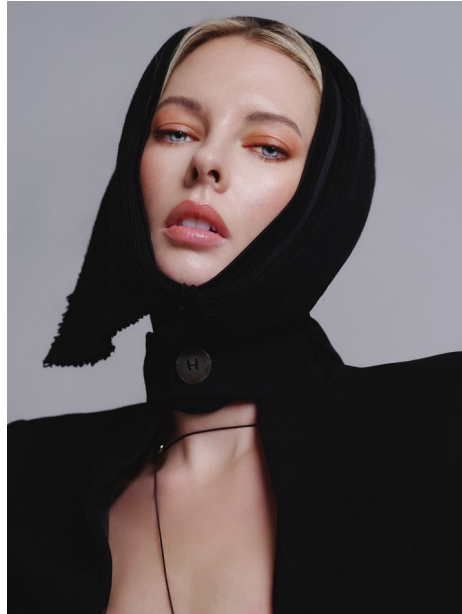

FENTON

MODEL MANAGEMENT

EMILY

Height: 5'9.5" Dress: 0-2 US Bust: 31" Waist: 25" Hips: 34.5" Shoes: 8 US Hair: Blonde Eyes: Blue/Grey

FENTON

MODEL MANAGEMENT

EMILY

Height: 5'9.5" Dress: 0-2 US Bust: 31" Waist: 25" Hips: 34.5" Shoes: 8 US Hair: Blonde Eyes: Blue/Grey