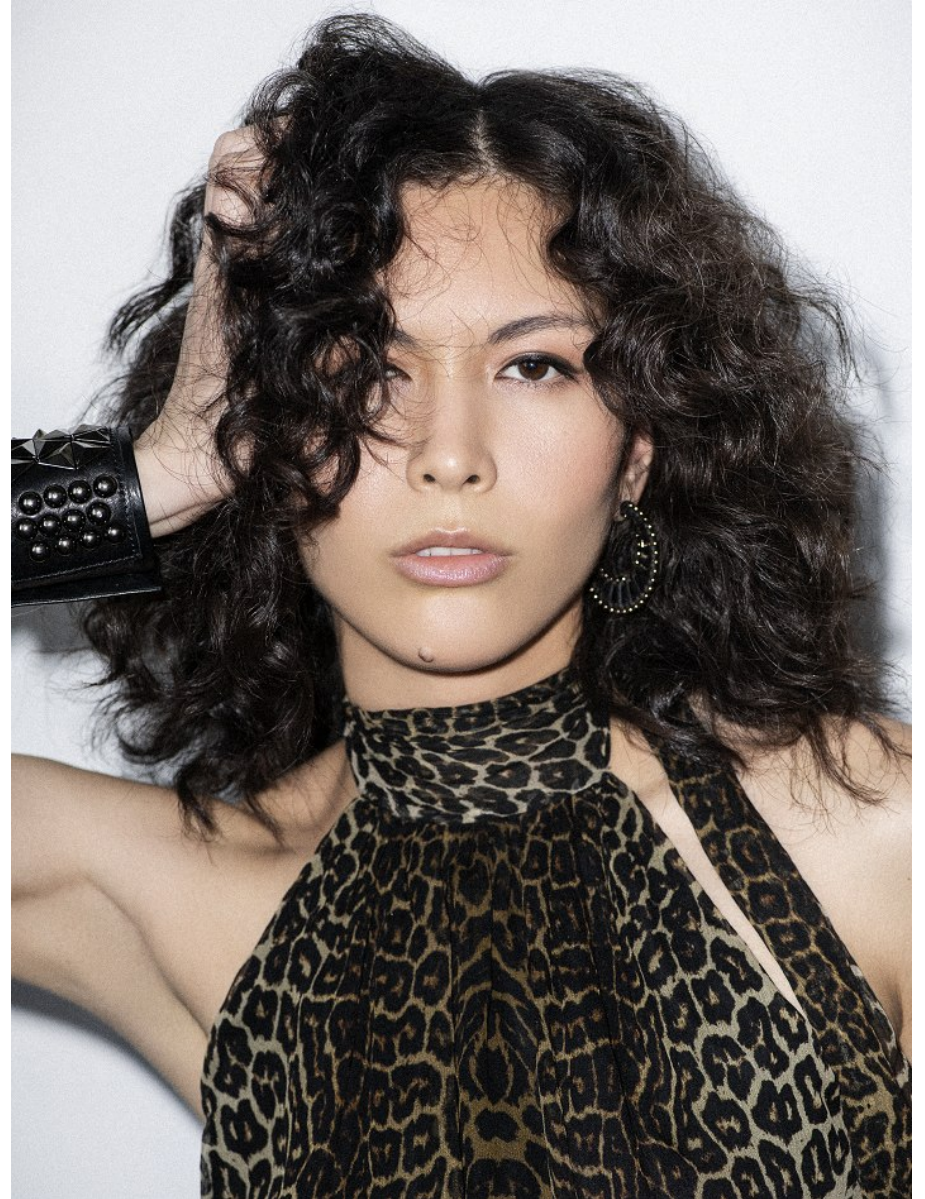

*FENTON*  
*MODEL MANAGEMENT*

*JANA S*

Height: 5'10" Dress: 2 US Bust: 32" Waist: 26" Hips: 35.5" Shoes: 10 US Hair: Brown Eyes: Brown

*FENTON*  
MODEL MANAGEMENT

*JANA S*

Height: 5'10" Dress: 2 US Bust: 32" Waist: 26" Hips: 35.5" Shoes: 10 US Hair: Brown Eyes: Brown

*FENTON*  
*MODEL MANAGEMENT*

*JANA S*

Height: 5'10" Dress: 2 US Bust: 32" Waist: 26" Hips: 35.5" Shoes: 10 US Hair: Brown Eyes: Brown

*FENTON*  
*MODEL MANAGEMENT*

*JANA S*

Height: 5'10" Dress: 2 US Bust: 32" Waist: 26" Hips: 35.5" Shoes: 10 US Hair: Brown Eyes: Brown

# FENTON

MODEL MANAGEMENT

*JANA S*

Height: 5'10" Dress: 2 US Bust: 32" Waist: 26" Hips: 35.5" Shoes: 10 US Hair: Brown Eyes: Brown

*FENTON*  
*MODEL MANAGEMENT*

*JANA S*

Height: 5'10" Dress: 2 US Bust: 32" Waist: 26" Hips: 35.5" Shoes: 10 US Hair: Brown Eyes: Brown