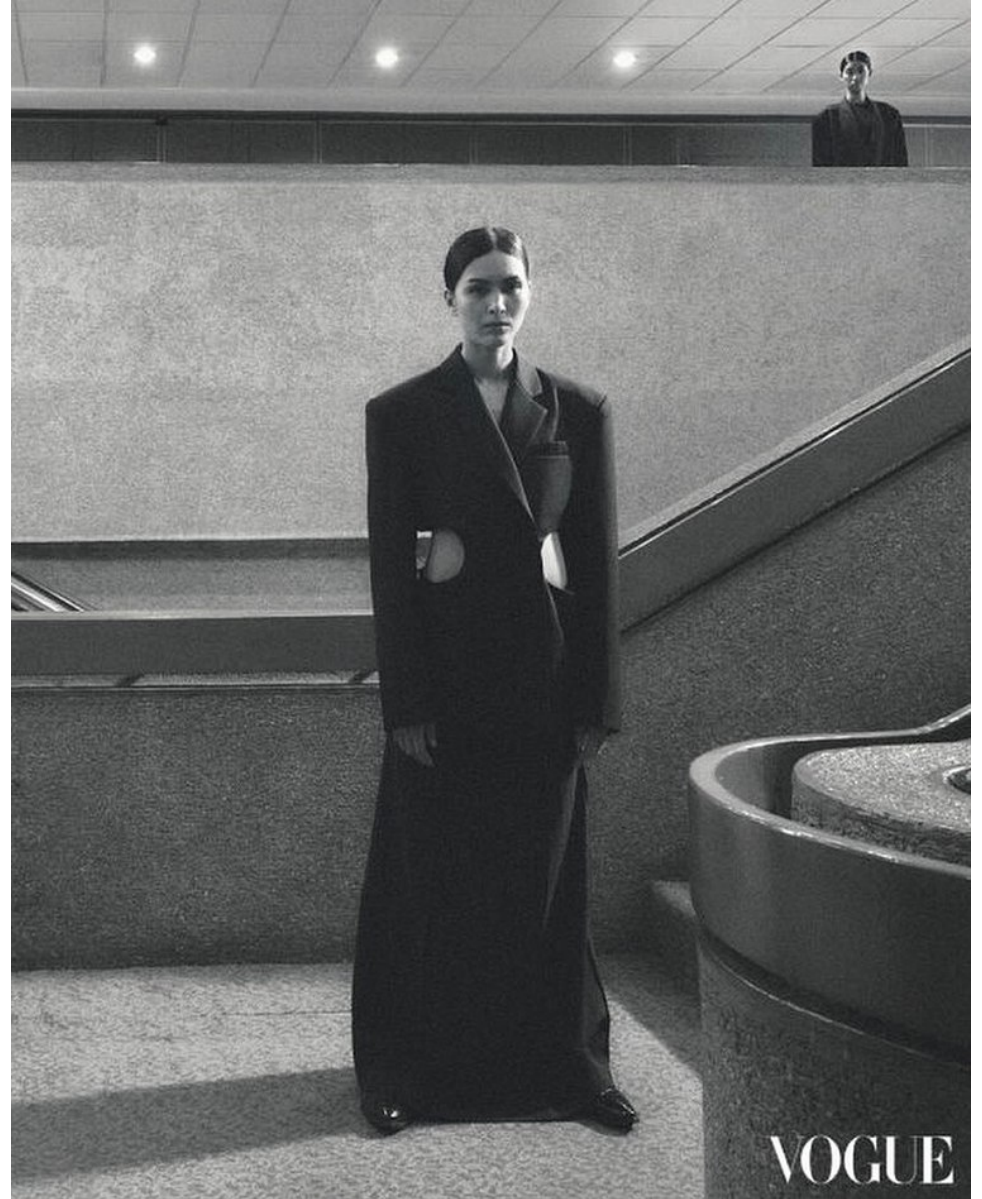

FENTON

MODEL MANAGEMENT

JANA S

Height: 5'10" Dress: 2 US Bust: 32" Waist: 26" Hips: 35.5" Shoes: 10 US Hair: Brown Eyes: Brown