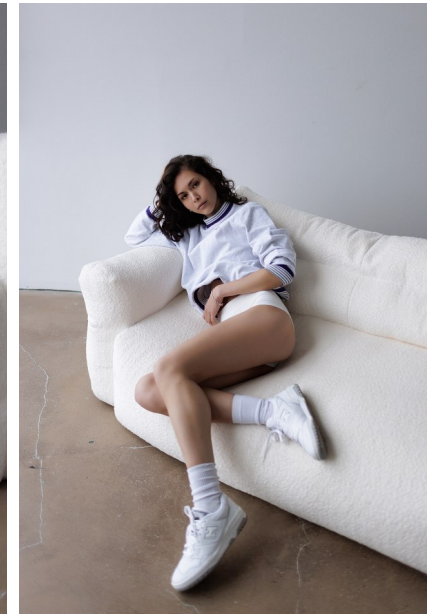

FENTON

MODEL MANAGEMENT

JANA S

Height: 5'10" Dress: 2 US Bust: 32" Waist: 26" Hips: 35.5" Shoes: 10 US Hair: Brown Eyes: Brown