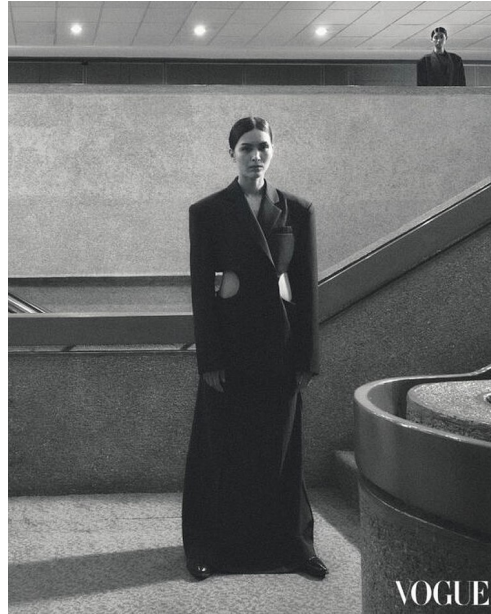

FENTON

MODEL MANAGEMENT

JANA S

Height: 5'10" Dress: 2 US Bust: 32" Waist: 26" Hips: 35.5" Shoes: 10 US Hair: Brown Eyes: Brown