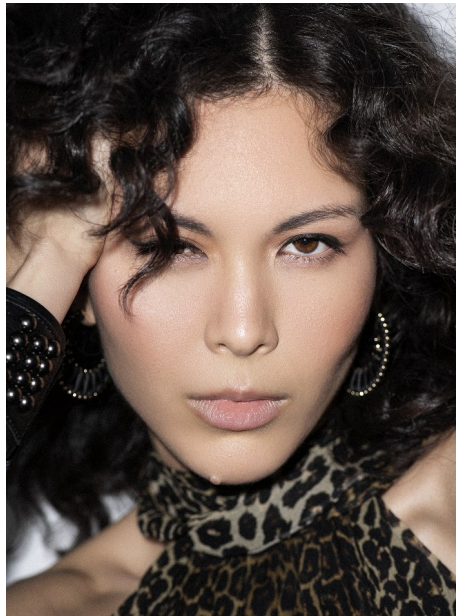

FENTON

MODEL MANAGEMENT

JANA S

Height: 5'10" Dress: 2 US Bust: 32" Waist: 26" Hips: 35.5" Shoes: 10 US Hair: Brown Eyes: Brown