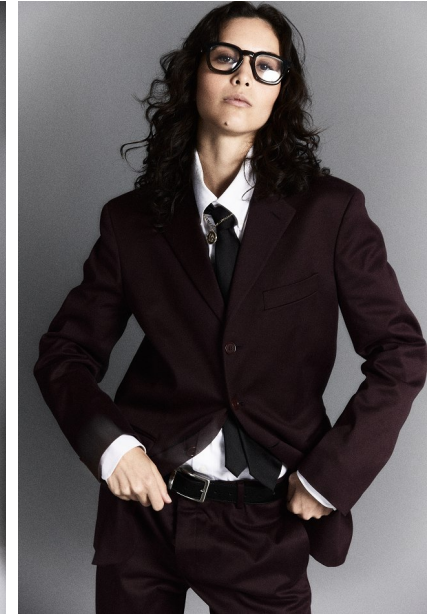

FENTON

MODEL MANAGEMENT

JANA S

Height: 5'10" Dress: 2 US Bust: 32" Waist: 26" Hips: 35.5" Shoes: 10 US Hair: Brown Eyes: Brown