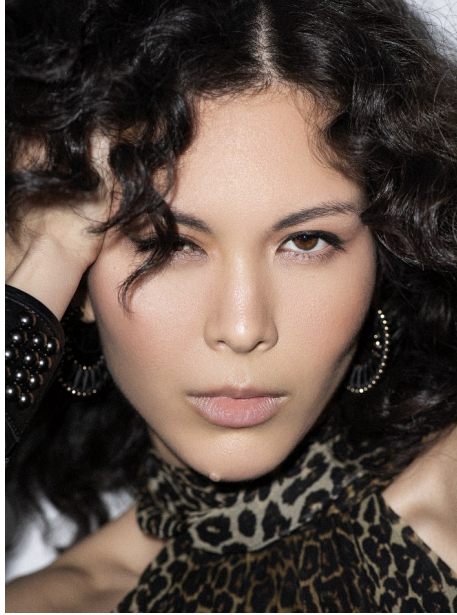

## JANA S

Height: 5'10" Dress: 2 US Bust: 32" Waist: 26" Hips: 35.5" Shoes: 10 US Hair: Brown Eyes: Brown

*FENTON*  
*MODEL MANAGEMENT*

*JANA S*

Height: 5'10" Dress: 2 US Bust: 32" Waist: 26" Hips: 35.5" Shoes: 10 US Hair: Brown Eyes: Brown