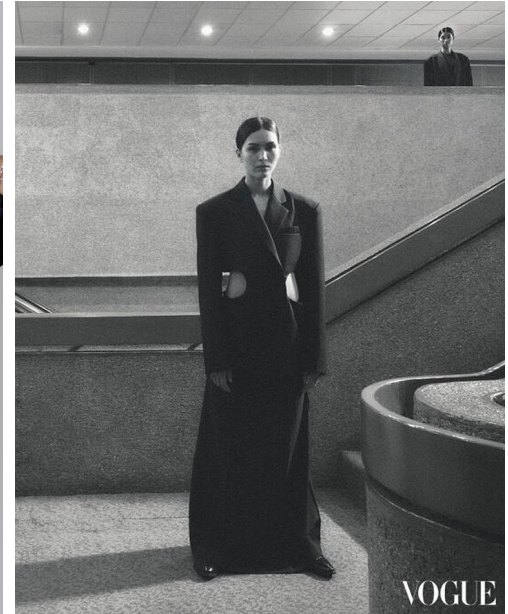

FENTON

MODEL MANAGEMENT

JANA S

Height: 5'10" Dress: 2 US Bust: 32" Waist: 26" Hips: 35.5" Shoes: 10 US Hair: Brown Eyes: Brown