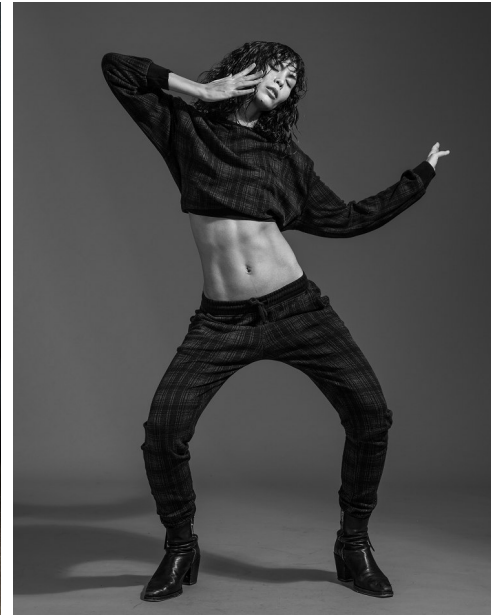

## JANA S

Height: 5'10" Dress: 2 US Bust: 32" Waist: 26" Hips: 35.5" Shoes: 10 US Hair: Brown Eyes: Brown