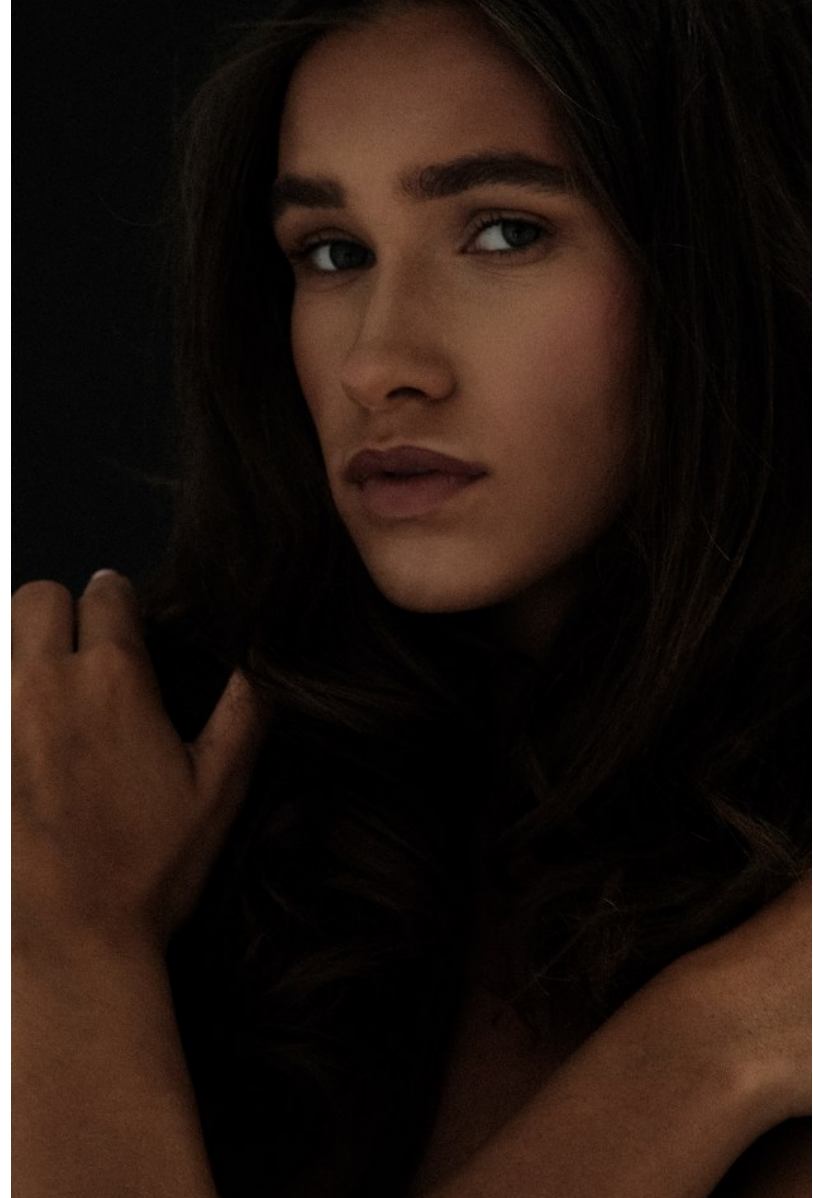

FENTON
MODEL MANAGEMENT

MICHAELA B

Height: 5'9" Dress: 2-4 US Bust: 32" Waist: 25.5" Hips: 36.5" Shoes: 10.5 US Hair: Brown Eyes: Blue