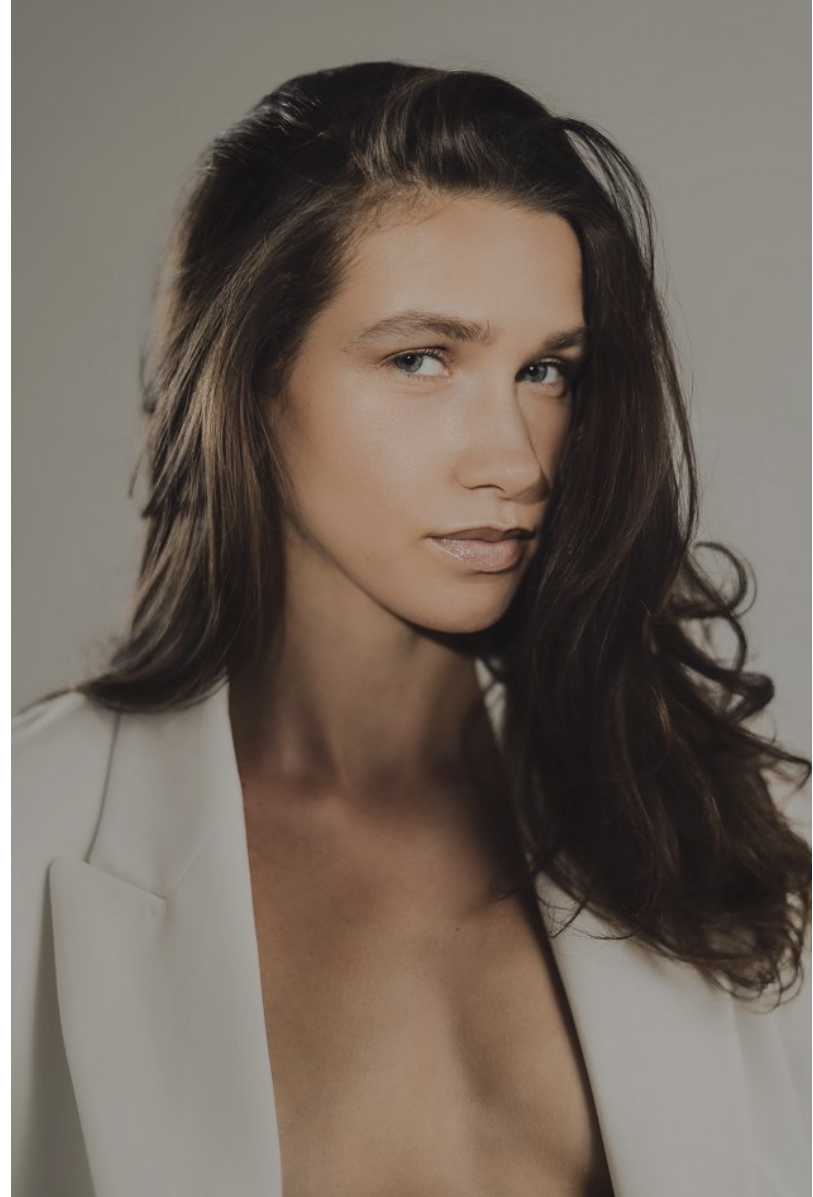

FENTON
MODEL MANAGEMENT

MICHAELA B

Height: 5'9" Dress: 2-4 US Bust: 32" Waist: 25.5" Hips: 36.5" Shoes: 10.5 US Hair: Brown Eyes: Blue