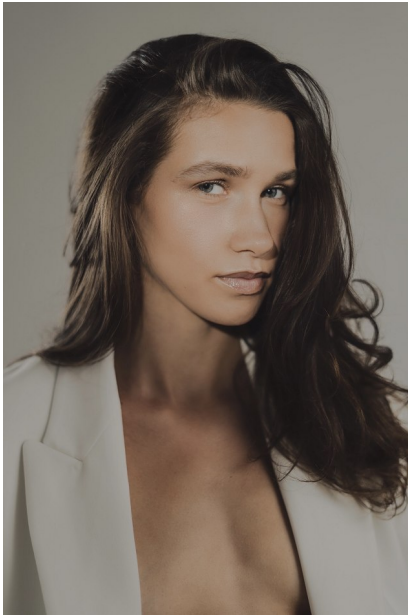

## MICHAELA B

Height: 5'9" Dress: 2-4 US Bust: 32" Waist: 25.5" Hips: 36.5" Shoes: 10.5 US Hair: Brown Eyes: Blue