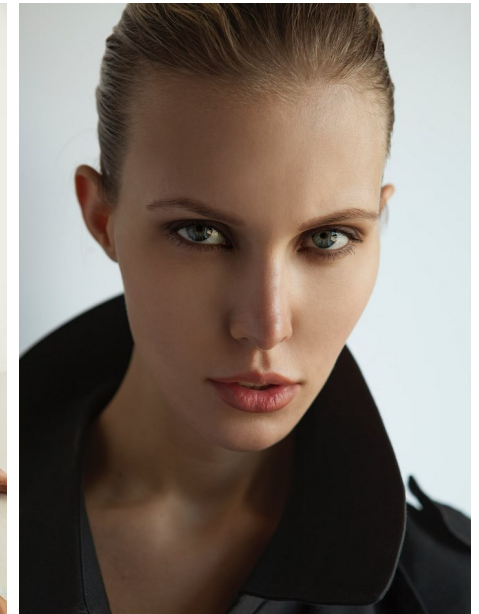

FENTON

MODEL MANAGEMENT

RU

Height: 5'11.5" Dress: 2-4 US Bust: 32" Waist: 25" Hips: 37" Shoes: 10 US Hair: Blonde Eyes: Blue

FENTON

MODEL MANAGEMENT

RU

Height: 5'11.5" Dress: 2-4 US Bust: 32" Waist: 25" Hips: 37" Shoes: 10 US Hair: Blonde Eyes: Blue