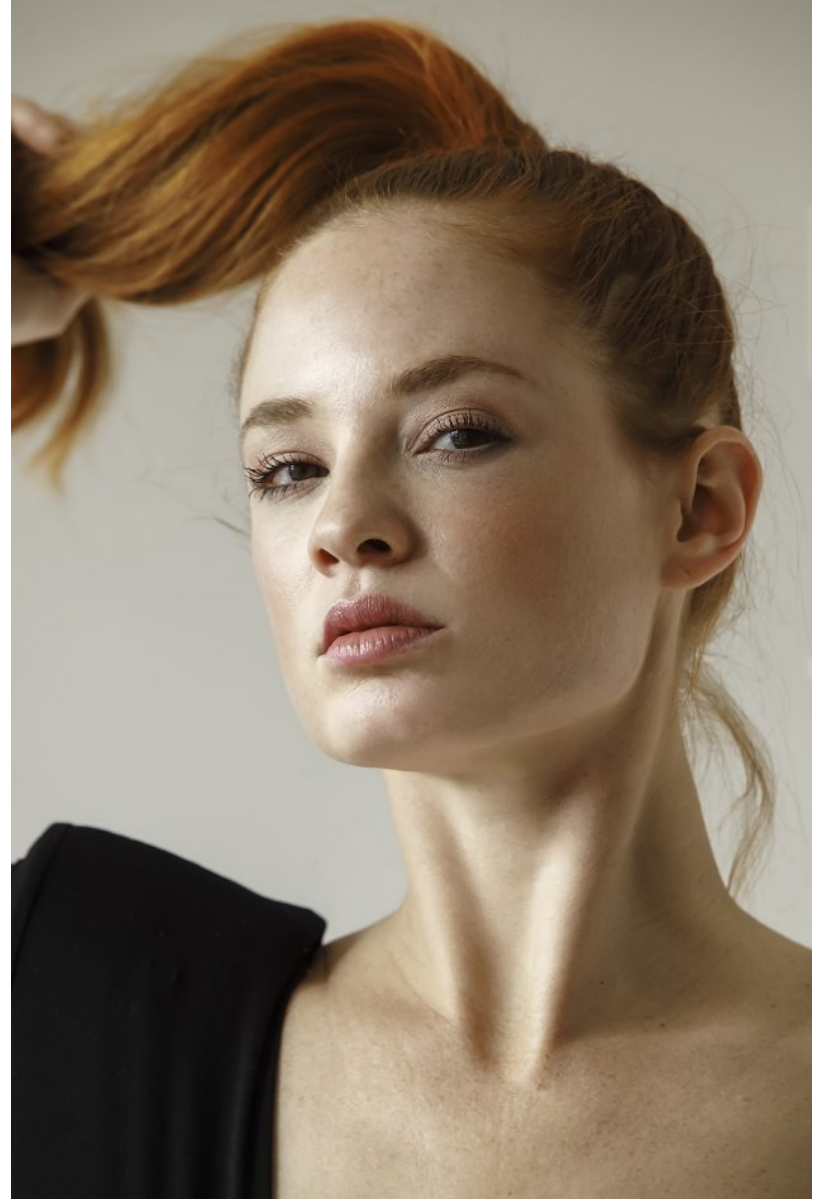

FENTON
MODEL MANAGEMENT

ASHLEY V

Height: 5'10" Dress: 4 US Bust: 34" Waist: 26" Hips: 36" Shoes: 8.5 US Hair: Red Eyes: Brown