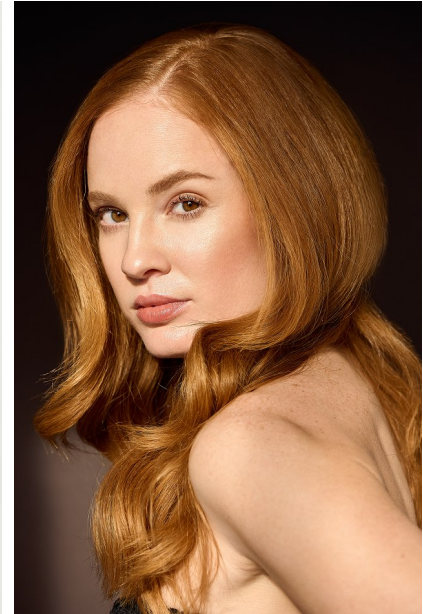

FENTON

MODEL MANAGEMENT

ASHLEY V

Height: 5'10" Dress: 4 US Bust: 34" Waist: 26" Hips: 36" Shoes: 8.5 US Hair: Red Eyes: Brown

FENTON

MODEL MANAGEMENT

DAGNA

ASHLEY V

Height: 5'10" Dress: 4 US Bust: 34" Waist: 26" Hips: 36" Shoes: 8.5 US Hair: Red Eyes: Brown

FENTON

MODEL MANAGEMENT

ASHLEY V

Height: 5'10" Dress: 4 US Bust: 34" Waist: 26" Hips: 36" Shoes: 8.5 US Hair: Red Eyes: Brown

FENTON

MODEL MANAGEMENT

ASHLEY V

Height: 5'10" Dress: 4 US Bust: 34" Waist: 26" Hips: 36" Shoes: 8.5 US Hair: Red Eyes: Brown

FENTON

MODEL MANAGEMENT

ASHLEY V

Height: 5'10" Dress: 4 US Bust: 34" Waist: 26" Hips: 36" Shoes: 8.5 US Hair: Red Eyes: Brown

FENTON
MODEL MANAGEMENT

ASHLEY V

Height: 5'10" Dress: 4 US Bust: 34" Waist: 26" Hips: 36" Shoes: 8.5 US Hair: Red Eyes: Brown