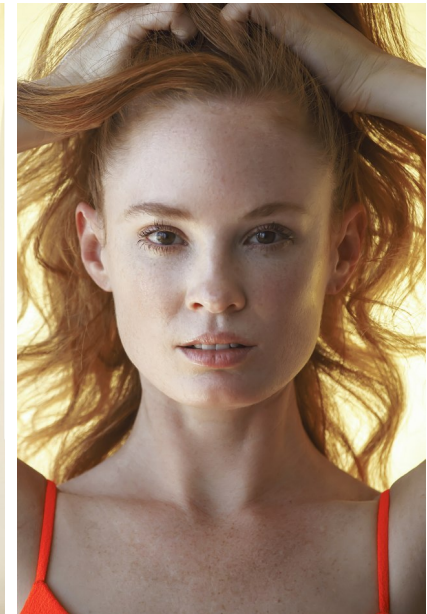

FENTON

MODEL MANAGEMENT

ASHLEY V

Height: 5'10" Dress: 4 US Bust: 34" Waist: 26" Hips: 36" Shoes: 8.5 US Hair: Red Eyes: Brown

FENTON

MODEL MANAGEMENT

ASHLEY V

Height: 5'10" Dress: 4 US Bust: 34" Waist: 26" Hips: 36" Shoes: 8.5 US Hair: Red Eyes: Brown