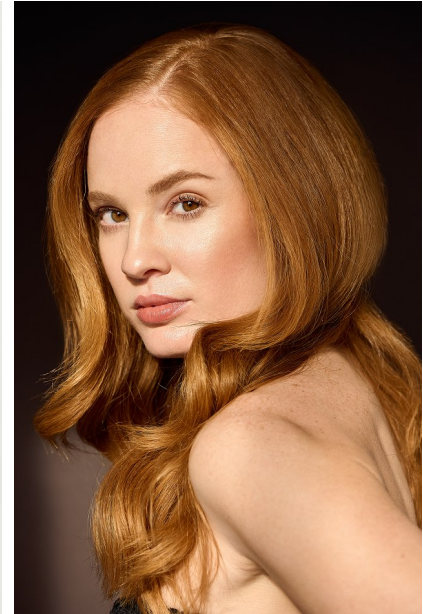

FENTON

MODEL MANAGEMENT

ASHLEY V

Height: 5'10" Dress: 4 US Bust: 34" Waist: 26" Hips: 36" Shoes: 8.5 US Hair: Red Eyes: Brown

FENTON

MODEL MANAGEMENT

ASHLEY V

Height: 5'10" Dress: 4 US Bust: 34" Waist: 26" Hips: 36" Shoes: 8.5 US Hair: Red Eyes: Brown