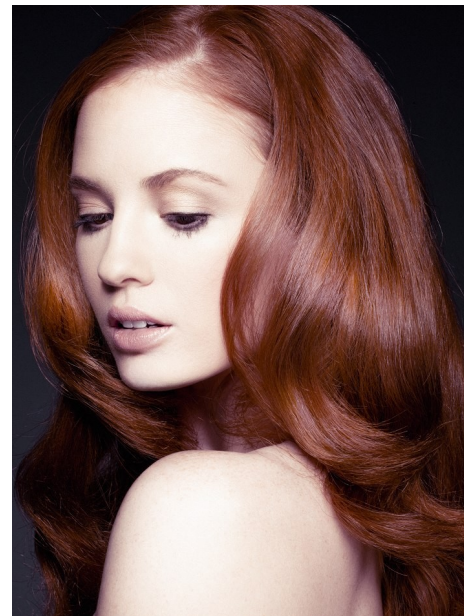

FENTON

MODEL MANAGEMENT

ASHLEY V

Height: 5'10" Dress: 4 US Bust: 34" Waist: 26" Hips: 36" Shoes: 8.5 US Hair: Red Eyes: Brown

FENTON

MODEL MANAGEMENT

ASHLEY V

Height: 5'10" Dress: 4 US Bust: 34" Waist: 26" Hips: 36" Shoes: 8.5 US Hair: Red Eyes: Brown