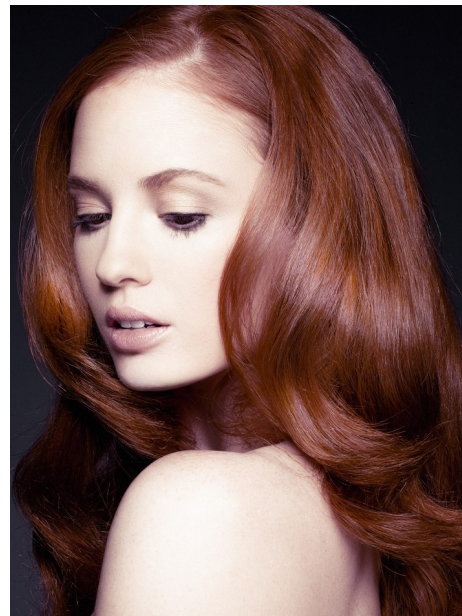

FENTON

MODEL MANAGEMENT

ASHLEY V

Height: 5'10" Dress: 4 US Bust: 34" Waist: 26" Hips: 36" Shoes: 8.5 US Hair: Red Eyes: Brown

FENTON

MODEL MANAGEMENT

DAGNA

ASHLEY V

Height: 5'10" Dress: 4 US Bust: 34" Waist: 26" Hips: 36" Shoes: 8.5 US Hair: Red Eyes: Brown

FENTON

MODEL MANAGEMENT

ASHLEY V

Height: 5'10" Dress: 4 US Bust: 34" Waist: 26" Hips: 36" Shoes: 8.5 US Hair: Red Eyes: Brown

FENTON

MODEL MANAGEMENT

ASHLEY V

Height: 5'10" Dress: 4 US Bust: 34" Waist: 26" Hips: 36" Shoes: 8.5 US Hair: Red Eyes: Brown

FENTON

MODEL MANAGEMENT

ASHLEY V

Height: 5'10" Dress: 4 US Bust: 34" Waist: 26" Hips: 36" Shoes: 8.5 US Hair: Red Eyes: Brown

FENTON
MODEL MANAGEMENT

ASHLEY V

Height: 5'10" Dress: 4 US Bust: 34" Waist: 26" Hips: 36" Shoes: 8.5 US Hair: Red Eyes: Brown