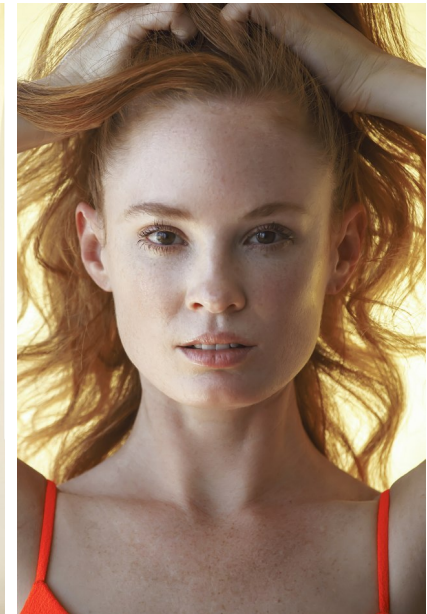

FENTON

MODEL MANAGEMENT

ASHLEY V

Height: 5'10" Dress: 4 US Bust: 34" Waist: 26" Hips: 36" Shoes: 8.5 US Hair: Red Eyes: Brown

FENTON

MODEL MANAGEMENT

DAGNA

ASHLEY V

Height: 5'10" Dress: 4 US Bust: 34" Waist: 26" Hips: 36" Shoes: 8.5 US Hair: Red Eyes: Brown

FENTON

MODEL MANAGEMENT

ASHLEY V

Height: 5'10" Dress: 4 US Bust: 34" Waist: 26" Hips: 36" Shoes: 8.5 US Hair: Red Eyes: Brown

FENTON

MODEL MANAGEMENT

ASHLEY V

Height: 5'10" Dress: 4 US Bust: 34" Waist: 26" Hips: 36" Shoes: 8.5 US Hair: Red Eyes: Brown

FENTON

MODEL MANAGEMENT

ASHLEY V

Height: 5'10" Dress: 4 US Bust: 34" Waist: 26" Hips: 36" Shoes: 8.5 US Hair: Red Eyes: Brown

FENTON
MODEL MANAGEMENT

ASHLEY V

Height: 5'10" Dress: 4 US Bust: 34" Waist: 26" Hips: 36" Shoes: 8.5 US Hair: Red Eyes: Brown