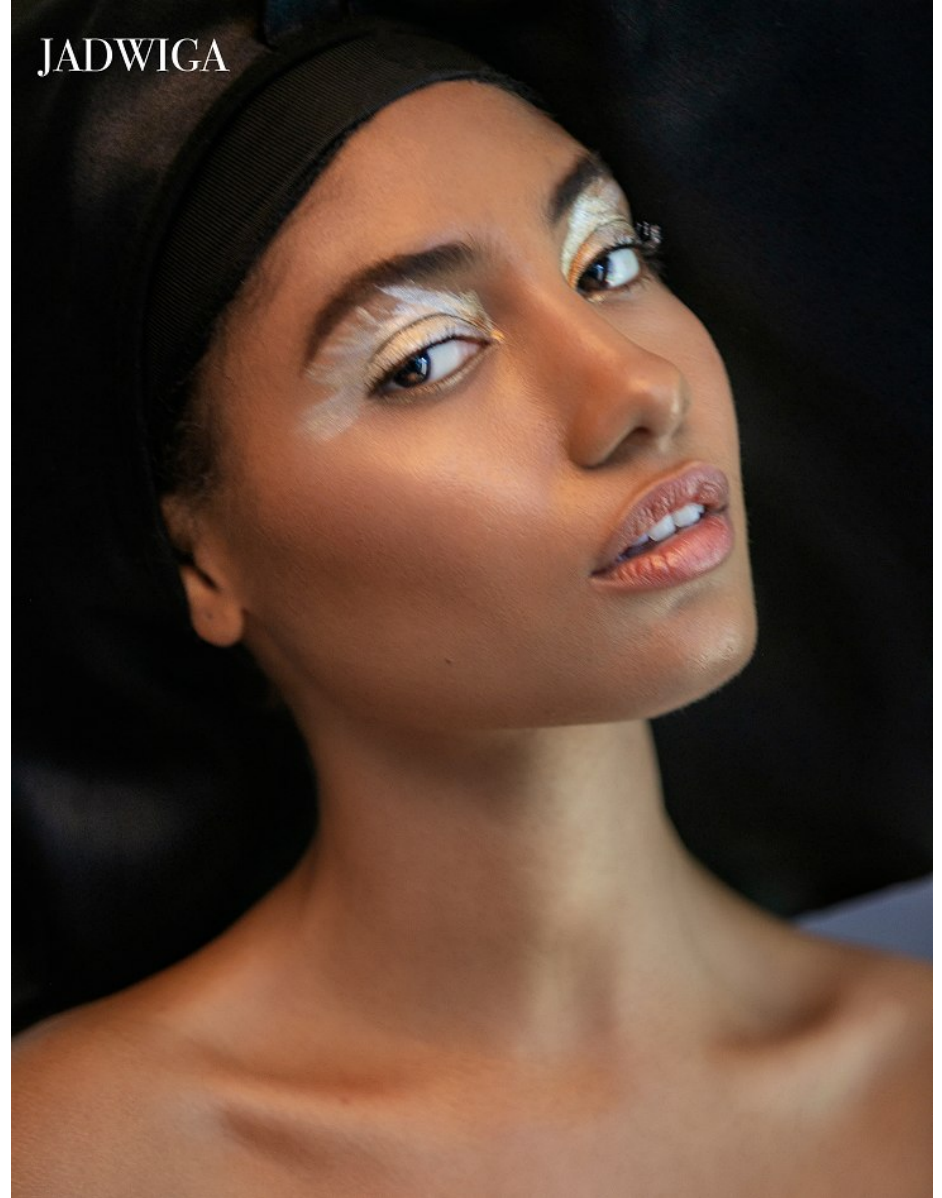

JADWIGA

BETHANY CHASTEEN