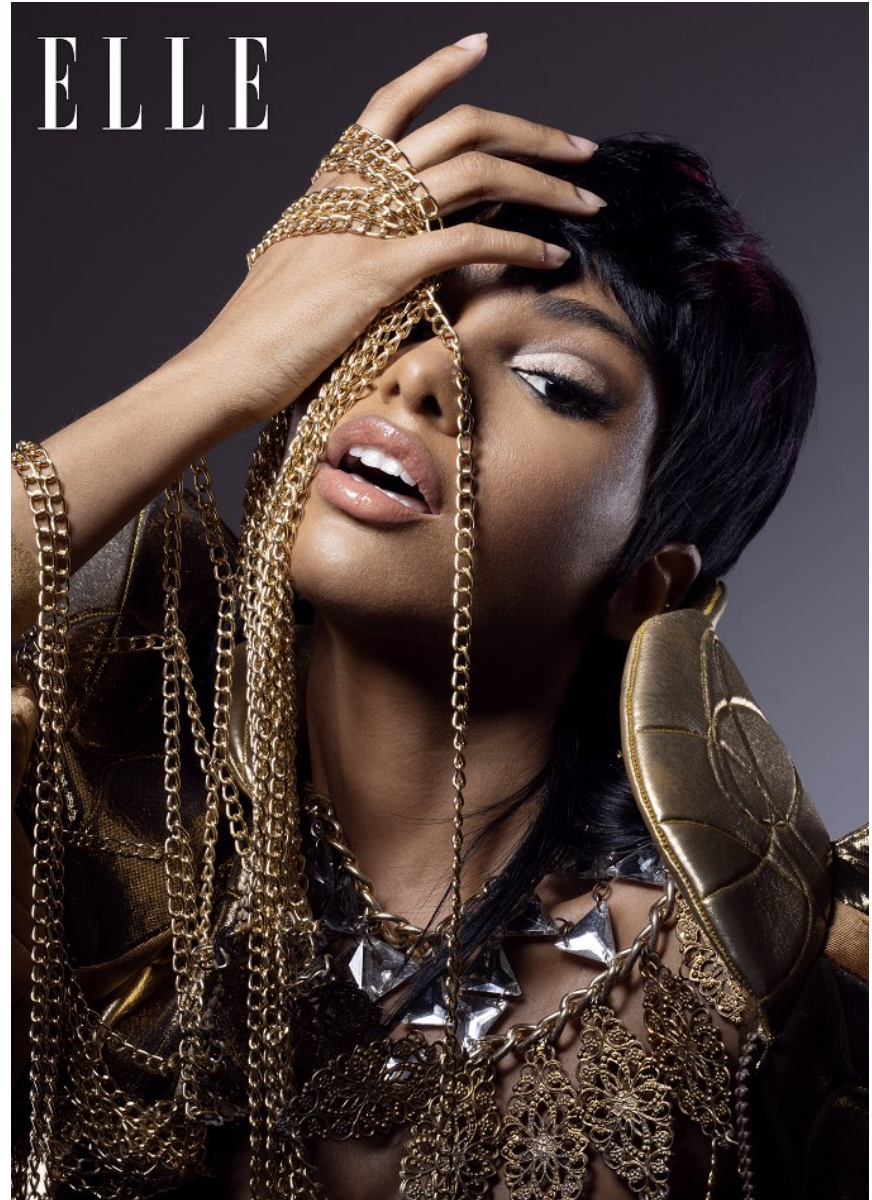

*FENTON*  
*MODEL MANAGEMENT*

*BETHANY CHASTEEN*

Height: 5'8" Dress: 2 US Bust: 32" Waist: 24" Hips: 35.5" Shoes: 8 US Hair: Brown Eyes: Brown

*FENTON*  
*MODEL MANAGEMENT*

*BETHANY CHASTEEN*

Height: 5'8" Dress: 2 US Bust: 32" Waist: 24" Hips: 35.5" Shoes: 8 US Hair: Brown Eyes: Brown

*BETHANY CHASTEEN*

Height: 5'8" Dress: 2 US Bust: 32" Waist: 24" Hips: 35.5" Shoes: 8 US Hair: Brown Eyes: Brown

*FENTON*  
*MODEL MANAGEMENT*

*BETHANY CHASTEEN*

Height: 5'8" Dress: 2 US Bust: 32" Waist: 24" Hips: 35.5" Shoes: 8 US Hair: Brown Eyes: Brown

*FENTON*  
*MODEL MANAGEMENT*

*BETHANY CHASTEEN*

Height: 5'8" Dress: 2 US Bust: 32" Waist: 24" Hips: 35.5" Shoes: 8 US Hair: Brown Eyes: Brown

## BETHANY CHASTEEN

Height: 5'8" Dress: 2 US Bust: 32" Waist: 24" Hips: 35.5" Shoes: 8 US Hair: Brown Eyes: Brown

*FENTON*  
MODEL MANAGEMENT

*BETHANY CHASTEEN*

Height: 5'8" Dress: 2 US Bust: 32" Waist: 24" Hips: 35.5" Shoes: 8 US Hair: Brown Eyes: Brown