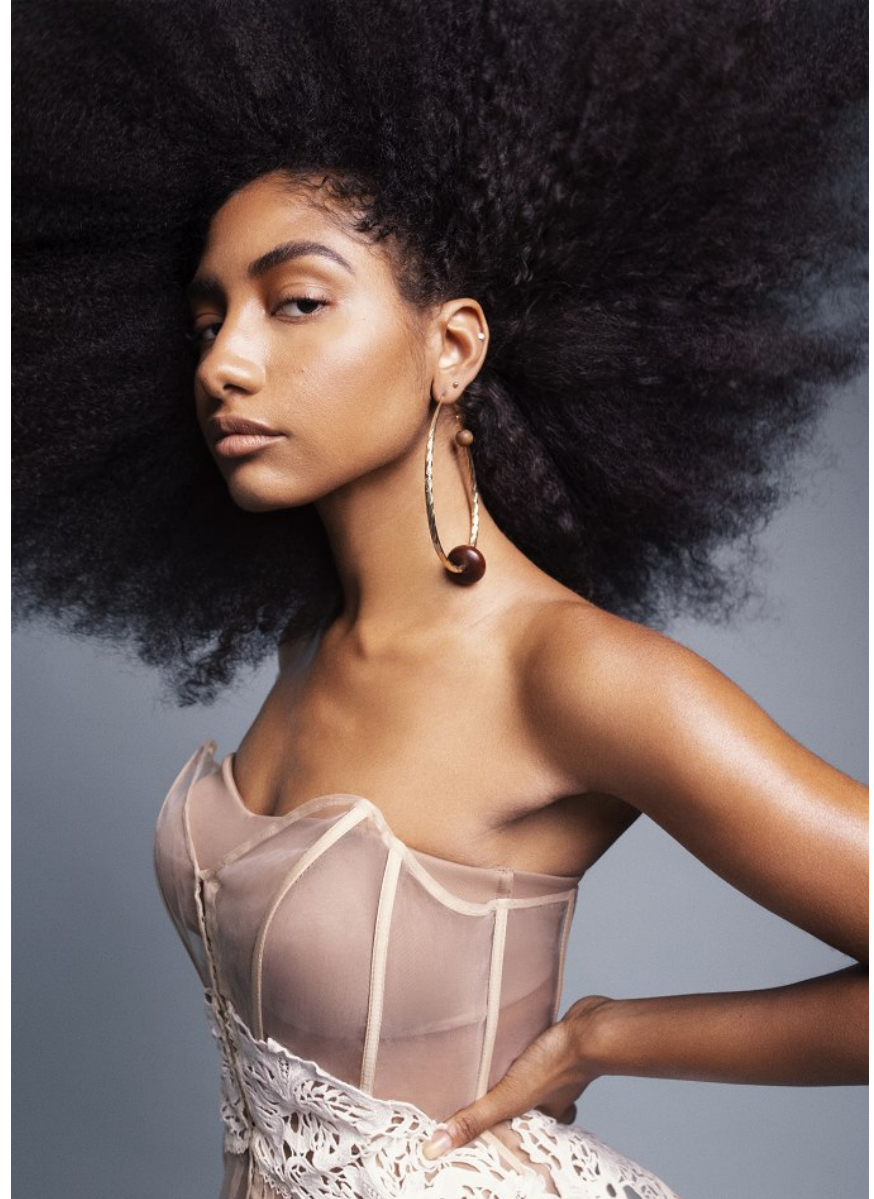

*FENTON*  
*MODEL MANAGEMENT*

*BETHANY CHASTEEN*

Height: 5'8" Dress: 2 US Bust: 32" Waist: 24" Hips: 35.5" Shoes: 8 US Hair: Brown Eyes: Brown

*FENTON*  
*MODEL MANAGEMENT*

*BETHANY CHASTEEN*

Height: 5'8" Dress: 2 US Bust: 32" Waist: 24" Hips: 35.5" Shoes: 8 US Hair: Brown Eyes: Brown

*BETHANY CHASTEEN*

Height: 5'8" Dress: 2 US Bust: 32" Waist: 24" Hips: 35.5" Shoes: 8 US Hair: Brown Eyes: Brown

*FENTON*  
*MODEL MANAGEMENT*

*BETHANY CHASTEEN*

Height: 5'8" Dress: 2 US Bust: 32" Waist: 24" Hips: 35.5" Shoes: 8 US Hair: Brown Eyes: Brown

*FENTON*  
*MODEL MANAGEMENT*

*BETHANY CHASTEEN*

Height: 5'8" Dress: 2 US Bust: 32" Waist: 24" Hips: 35.5" Shoes: 8 US Hair: Brown Eyes: Brown

*FENTON*  
MODEL MANAGEMENT

*BETHANY CHASTEEN*

Height: 5'8" Dress: 2 US Bust: 32" Waist: 24" Hips: 35.5" Shoes: 8 US Hair: Brown Eyes: Brown

*FENTON*  
*MODEL MANAGEMENT*

*BETHANY CHASTEEN*

Height: 5'8" Dress: 2 US Bust: 32" Waist: 24" Hips: 35.5" Shoes: 8 US Hair: Brown Eyes: Brown