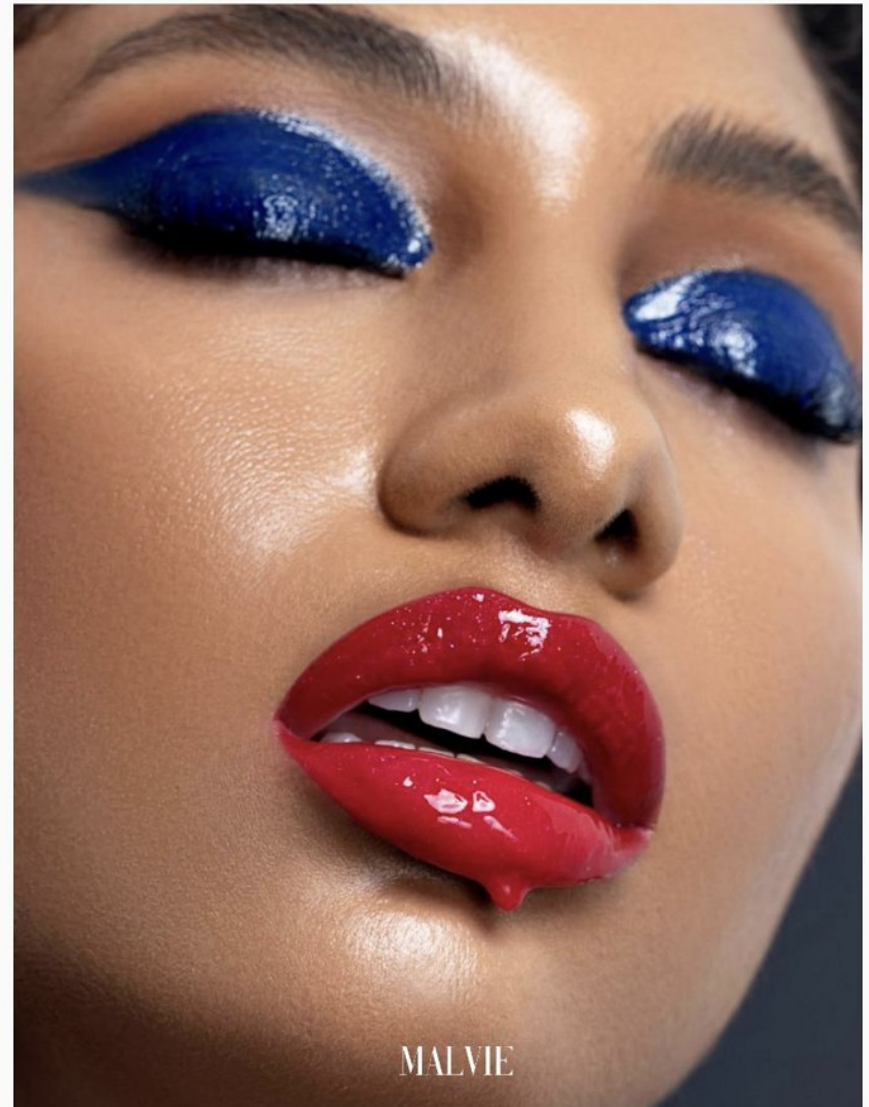

FENTON
MODEL MANAGEMENT

BETHANY CHASTEEN

Height: 5'8" Dress: 2 US Bust: 32" Waist: 24" Hips: 35.5" Shoes: 8 US Hair: Brown Eyes: Brown