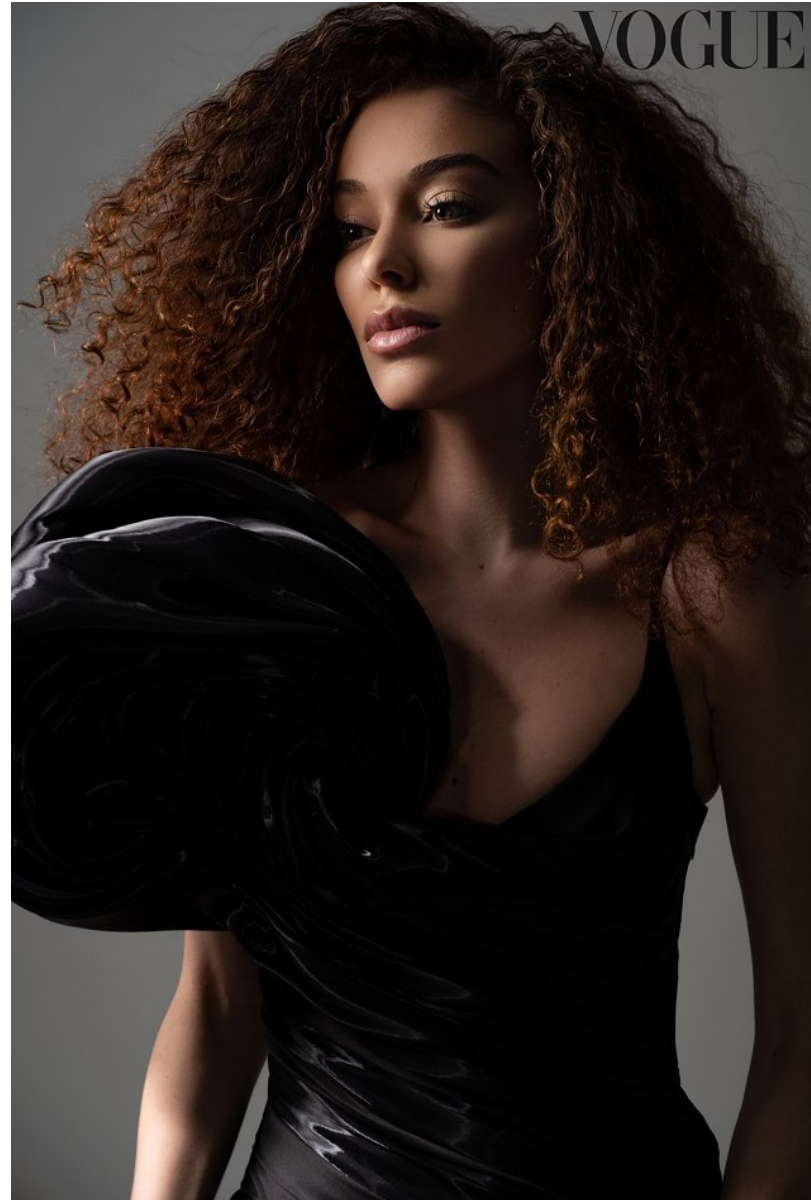

FENTON
MODEL MANAGEMENT

GABBY K

Height: 5'10" Dress: 2 US Bust: 32" Waist: 23" Hips: 34" Shoes: 8.5 US Hair: Brown Eyes: Hazel

FENTON
MODEL MANAGEMENT

GABBY K

Height: 5'10" Dress: 2 US Bust: 32" Waist: 23" Hips: 34" Shoes: 8.5 US Hair: Brown Eyes: Hazel