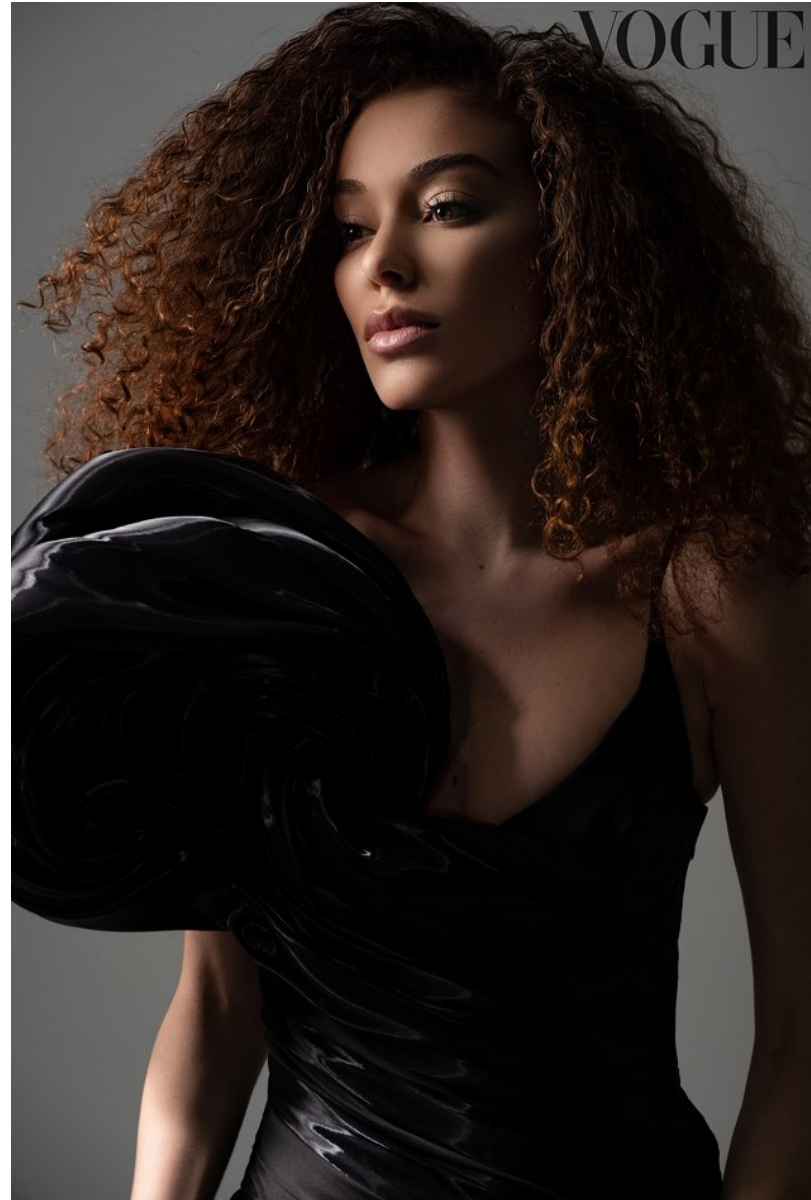

FENTON

MODEL MANAGEMENT

GABBY K

Height: 5'10" Dress: 2 US Bust: 32" Waist: 23" Hips: 34" Shoes: 8.5 US Hair: Brown Eyes: Hazel

FENTON
MODEL MANAGEMENT

GABBY K

Height: 5'10" Dress: 2 US Bust: 32" Waist: 23" Hips: 34" Shoes: 8.5 US Hair: Brown Eyes: Hazel