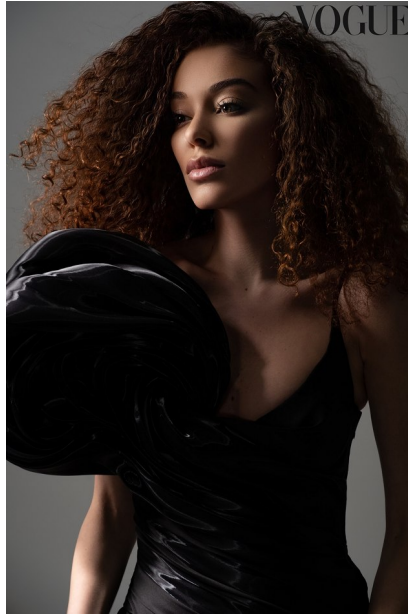

## GABBY K

Height: 5'10" Dress: 2 US Bust: 32" Waist: 23" Hips: 34" Shoes: 8.5 US Hair: Brown Eyes: Hazel