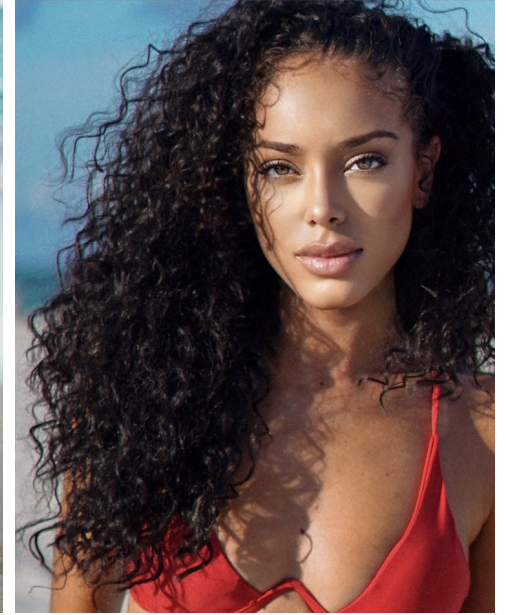

FENTON

MODEL MANAGEMENT

GABBY K

Height: 5'10" Dress: 2 US Bust: 32" Waist: 23" Hips: 34" Shoes: 8.5 US Hair: Brown Eyes: Hazel