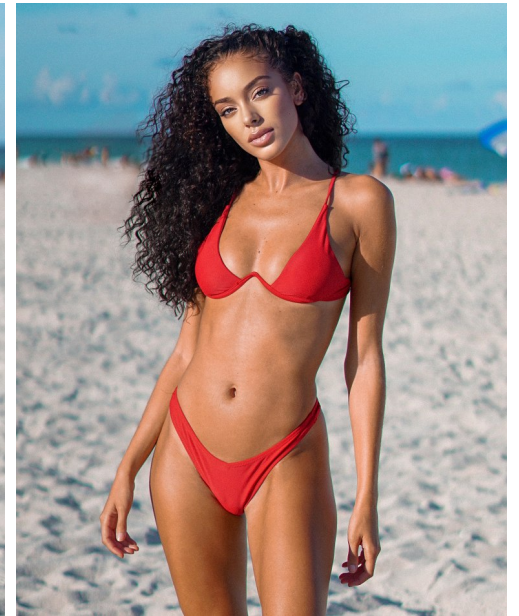

FENTON

MODEL MANAGEMENT

GABBY K

Height: 5'10" Dress: 2 US Bust: 32" Waist: 23" Hips: 34" Shoes: 8.5 US Hair: Brown Eyes: Hazel

FENTON

MODEL MANAGEMENT

GABBY K

Height: 5'10" Dress: 2 US Bust: 32" Waist: 23" Hips: 34" Shoes: 8.5 US Hair: Brown Eyes: Hazel