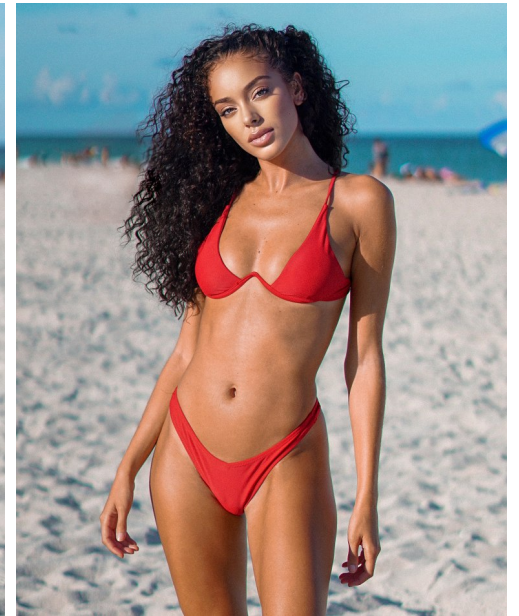

## GABBY K

Height: 5'10" Dress: 2 US Bust: 32" Waist: 23" Hips: 34" Shoes: 8.5 US Hair: Brown Eyes: Hazel