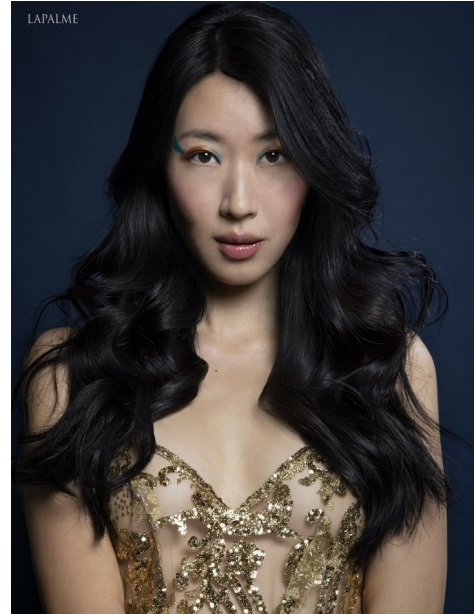

FENTON

MODEL MANAGEMENT

JIYOUNG

Height: 5'10" Dress: 2 US Bust: 34" Waist: 25" Hips: 35" Shoes: 9 US Hair: Black Eyes: Brown

FENTON

MODEL MANAGEMENT

JIYOUNG

Height: 5'10" Dress: 2 US Bust: 34" Waist: 25" Hips: 35" Shoes: 9 US Hair: Black Eyes: Brown