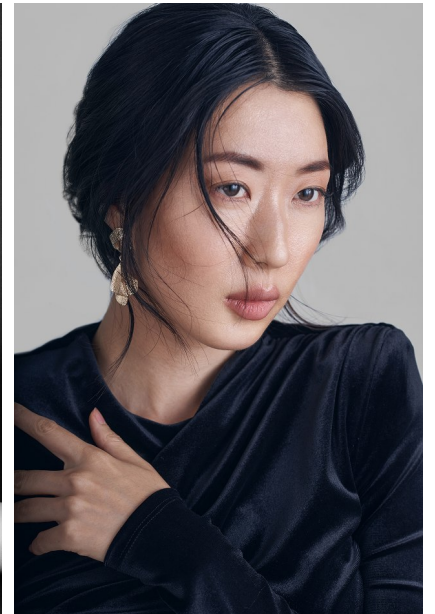

FENTON

MODEL MANAGEMENT

JIYOUNG

Height: 5'10" Dress: 2 US Bust: 34" Waist: 25" Hips: 35" Shoes: 9 US Hair: Black Eyes: Brown

FENTON

MODEL MANAGEMENT

JIYOUNG

Height: 5'10" Dress: 2 US Bust: 34" Waist: 25" Hips: 35" Shoes: 9 US Hair: Black Eyes: Brown