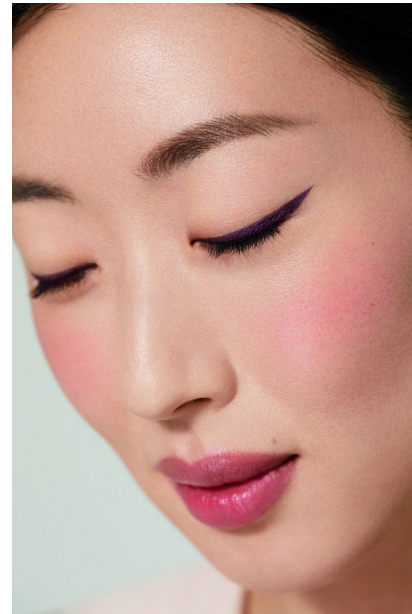

FENTON

MODEL MANAGEMENT

JIYOUNG

Height: 5'10" Dress: 2 US Bust: 34" Waist: 25" Hips: 35" Shoes: 9 US Hair: Black Eyes: Brown