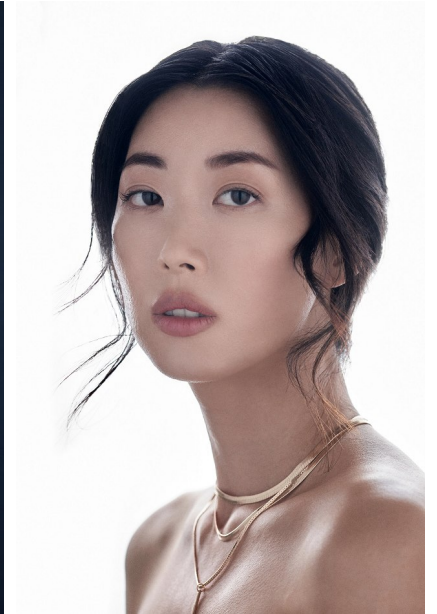

FENTON

MODEL MANAGEMENT

JIYOUNG

Height: 5'10" Dress: 2 US Bust: 34" Waist: 25" Hips: 35" Shoes: 9 US Hair: Black Eyes: Brown

FENTON

MODEL MANAGEMENT

JIYOUNG

Height: 5'10" Dress: 2 US Bust: 34" Waist: 25" Hips: 35" Shoes: 9 US Hair: Black Eyes: Brown