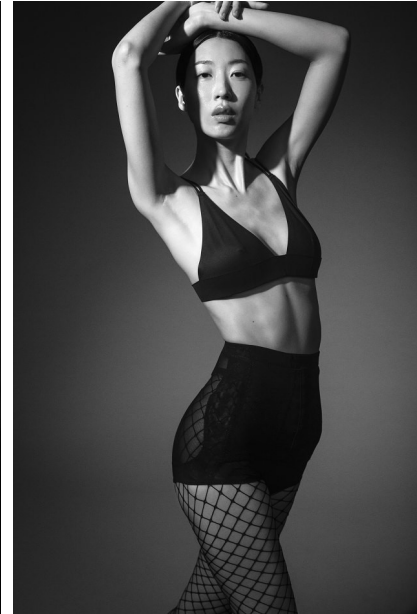

FENTON

MODEL MANAGEMENT

JIYOUNG

Height: 5'10" Dress: 2 US Bust: 34" Waist: 25" Hips: 35" Shoes: 9 US Hair: Black Eyes: Brown

FENTON

MODEL MANAGEMENT

JIYOUNG

Height: 5'10" Dress: 2 US Bust: 34" Waist: 25" Hips: 35" Shoes: 9 US Hair: Black Eyes: Brown