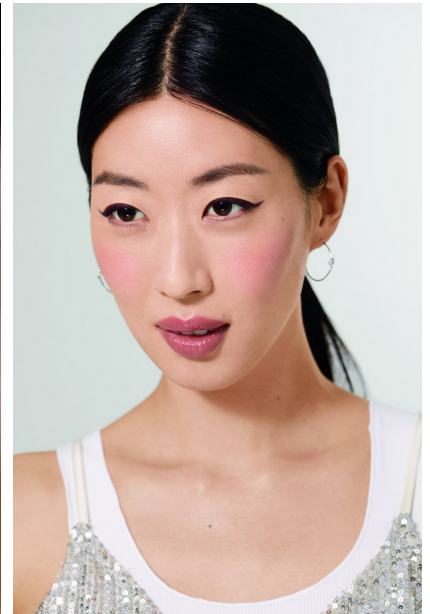

FENTON

MODEL MANAGEMENT

JIYOUNG

Height: 5'10" Dress: 2 US Bust: 34" Waist: 25" Hips: 35" Shoes: 9 US Hair: Black Eyes: Brown

FENTON

MODEL MANAGEMENT

JIYOUNG

Height: 5'10" Dress: 2 US Bust: 34" Waist: 25" Hips: 35" Shoes: 9 US Hair: Black Eyes: Brown