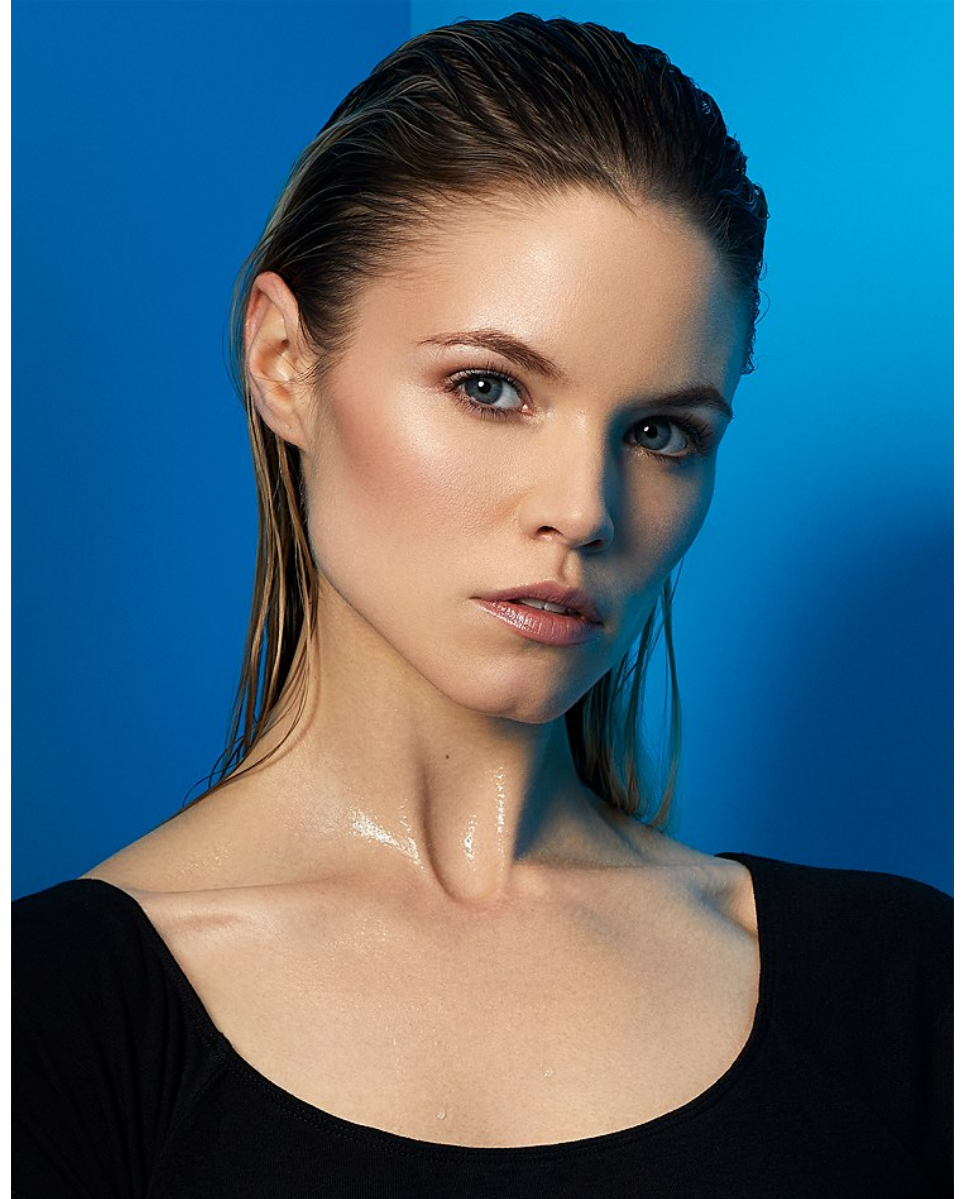

FENTON
MODEL MANAGEMENT

LACEY

Height: 5'9.5" Dress: 2 US Bust: 34" Waist: 25" Hips: 34.5" Shoes: 8 US Hair: Blonde Eyes: Blue

FENTON
MODEL MANAGEMENT

LACEY

Height: 5'9.5" Dress: 2 US Bust: 34" Waist: 25" Hips: 34.5" Shoes: 8 US Hair: Blonde Eyes: Blue