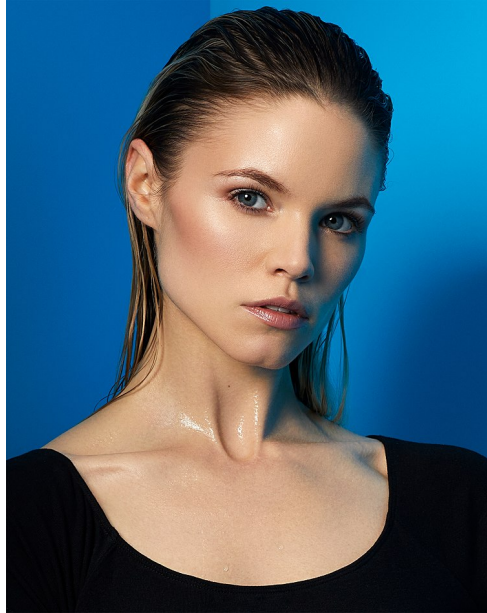

FENTON

MODEL MANAGEMENT

LACEY

Height: 5'9.5" Dress: 2 US Bust: 34" Waist: 25" Hips: 34.5" Shoes: 8 US Hair: Blonde Eyes: Blue

FENTON

MODEL MANAGEMENT

LACEY

Height: 5'9.5" Dress: 2 US Bust: 34" Waist: 25" Hips: 34.5" Shoes: 8 US Hair: Blonde Eyes: Blue