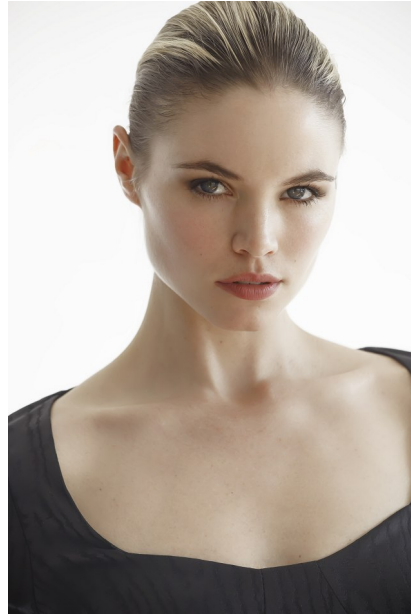

FENTON

MODEL MANAGEMENT

LACEY

Height: 5'9.5" Dress: 2 US Bust: 34" Waist: 25" Hips: 34.5" Shoes: 8 US Hair: Blonde Eyes: Blue

FENTON

MODEL MANAGEMENT

LACEY

Height: 5'9.5" Dress: 2 US Bust: 34" Waist: 25" Hips: 34.5" Shoes: 8 US Hair: Blonde Eyes: Blue