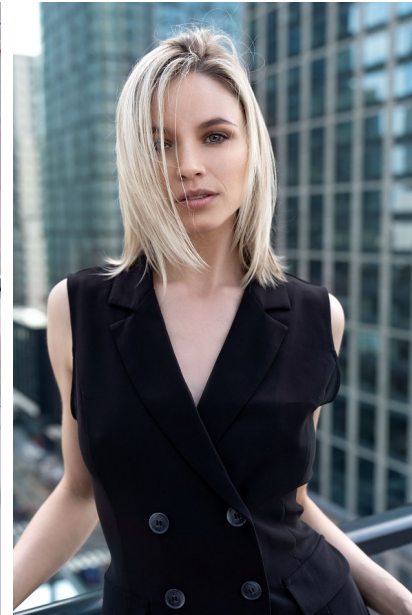

FENTON

MODEL MANAGEMENT

LACEY

Height: 5'9.5" Dress: 2 US Bust: 34" Waist: 25" Hips: 34.5" Shoes: 8 US Hair: Blonde Eyes: Blue

FENTON

MODEL MANAGEMENT

LACEY

Height: 5'9.5" Dress: 2 US Bust: 34" Waist: 25" Hips: 34.5" Shoes: 8 US Hair: Blonde Eyes: Blue