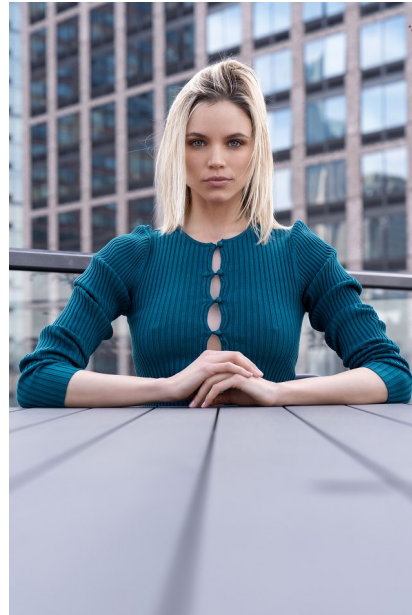

FENTON

MODEL MANAGEMENT

LACEY

Height: 5'9.5" Dress: 2 US Bust: 34" Waist: 25" Hips: 34.5" Shoes: 8 US Hair: Blonde Eyes: Blue

FENTON

MODEL MANAGEMENT

LACEY

Height: 5'9.5" Dress: 2 US Bust: 34" Waist: 25" Hips: 34.5" Shoes: 8 US Hair: Blonde Eyes: Blue