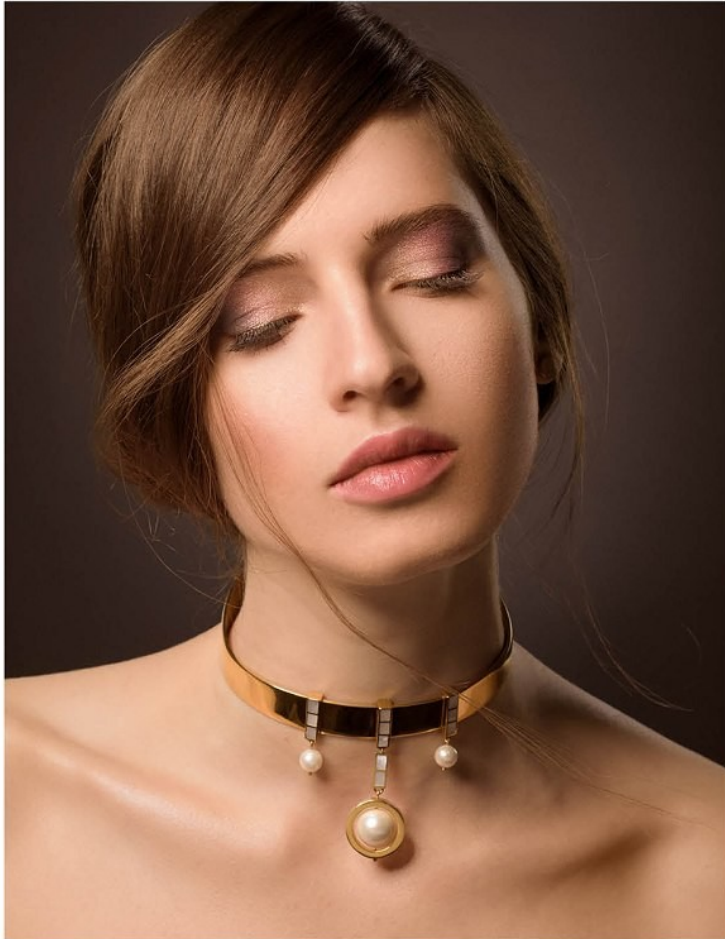

HELEN

Purple Days

Photographed by RON BEAVER

Model HELEN HENDERSON Fenton Model Mgmt

Stylist SASHA JONES

Makeup MICHELLE WALDRON using Buxom Cosmetics

Hair NIKO WEDDLE using Kenra Haircare

Producer MELISSA RODWELL

HELEN

Height: 5'10" Dress: 2 US Bust: 33" Waist: 25" Hips: 34" Shoes: 8.5 US Hair: Brown Eyes: Blue/Green