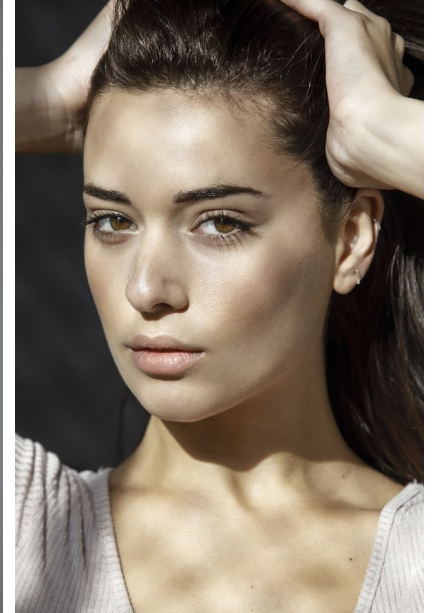

FENTON

MODEL MANAGEMENT

CASILDA

Height: 5'10" Dress: 2-4 US Bust: 32" Waist: 24" Hips: 34.5" Shoes: 9 US Hair: Brown Eyes: Brown

FENTON

MODEL MANAGEMENT

CASILDA

Height: 5'10" Dress: 2-4 US Bust: 32" Waist: 24" Hips: 34.5" Shoes: 9 US Hair: Brown Eyes: Brown

FENTON

MODEL MANAGEMENT

CASILDA

Height: 5'10" Dress: 2-4 US Bust: 32" Waist: 24" Hips: 34.5" Shoes: 9 US Hair: Brown Eyes: Brown