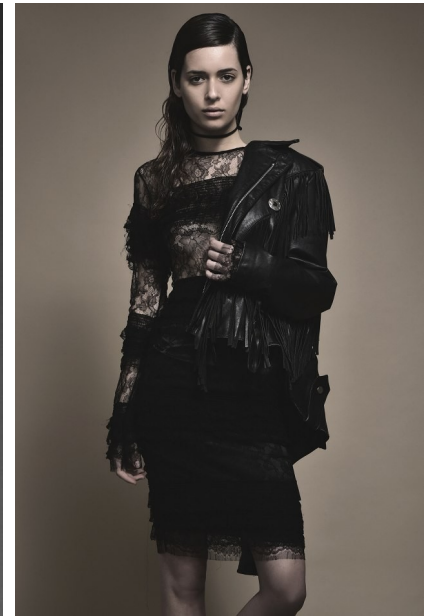

FENTON

MODEL MANAGEMENT

CASILDA

Height: 5'10" Dress: 2-4 US Bust: 32" Waist: 24" Hips: 34.5" Shoes: 9 US Hair: Brown Eyes: Brown

FENTON

MODEL MANAGEMENT

CASILDA

Height: 5'10" Dress: 2-4 US Bust: 32" Waist: 24" Hips: 34.5" Shoes: 9 US Hair: Brown Eyes: Brown

FENTON

MODEL MANAGEMENT

CASILDA

Height: 5'10" Dress: 2-4 US Bust: 32" Waist: 24" Hips: 34.5" Shoes: 9 US Hair: Brown Eyes: Brown