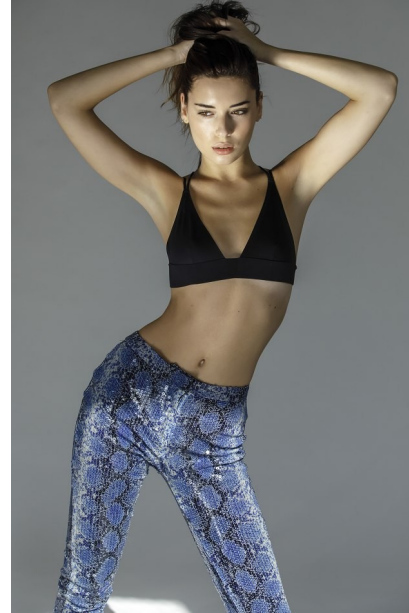

FENTON

MODEL MANAGEMENT

CASILDA

Height: 5'10" Dress: 2-4 US Bust: 32" Waist: 24" Hips: 34.5" Shoes: 9 US Hair: Brown Eyes: Brown

FENTON

MODEL MANAGEMENT

CASILDA

Height: 5'10" Dress: 2-4 US Bust: 32" Waist: 24" Hips: 34.5" Shoes: 9 US Hair: Brown Eyes: Brown

FENTON

MODEL MANAGEMENT

CASILDA

Height: 5'10" Dress: 2-4 US Bust: 32" Waist: 24" Hips: 34.5" Shoes: 9 US Hair: Brown Eyes: Brown