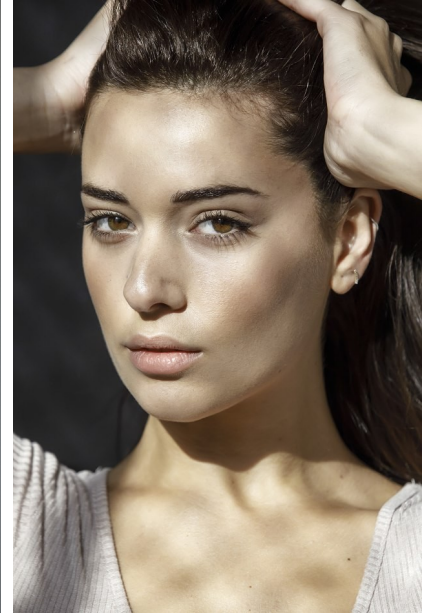

FENTON

MODEL MANAGEMENT

CASILDA

Height: 5'10" Dress: 2-4 US Bust: 32" Waist: 24" Hips: 34.5" Shoes: 9 US Hair: Brown Eyes: Brown

FENTON

MODEL MANAGEMENT

CASILDA

Height: 5'10" Dress: 2-4 US Bust: 32" Waist: 24" Hips: 34.5" Shoes: 9 US Hair: Brown Eyes: Brown

FENTON

MODEL MANAGEMENT

CASILDA

Height: 5'10" Dress: 2-4 US Bust: 32" Waist: 24" Hips: 34.5" Shoes: 9 US Hair: Brown Eyes: Brown