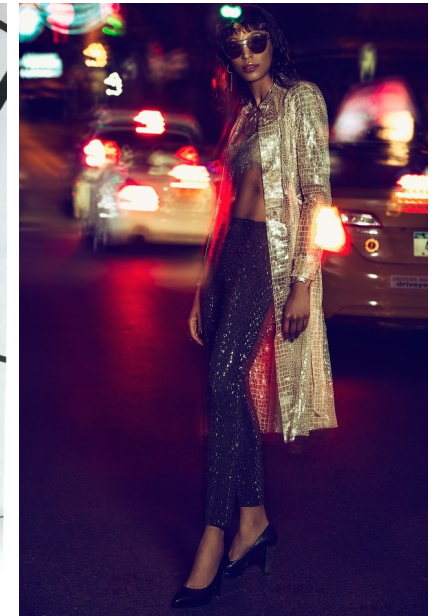

FENTON

MODEL MANAGEMENT

ANON

ANON

ANON

KELLY G

Height: 5'10" Dress: 2-4 US Bust: 32" Waist: 24" Hips: 36.5" Shoes: 10 US Hair: Brown Eyes: Brown

FENTON

MODEL MANAGEMENT

KELLY G

Height: 5'10" Dress: 2-4 US Bust: 32" Waist: 24" Hips: 36.5" Shoes: 10 US Hair: Brown Eyes: Brown

FENTON MODEL MANAGEMENT

KELLY G

Height: 5'10" Dress: 2-4 US Bust: 32" Waist: 24" Hips: 36.5" Shoes: 10 US Hair: Brown Eyes: Brown

FENTON

MODEL MANAGEMENT

KELLY G

Height: 5'10" Dress: 2-4 US Bust: 32" Waist: 24" Hips: 36.5" Shoes: 10 US Hair: Brown Eyes: Brown

FENTON

MODEL MANAGEMENT

KELLY G

Height: 5'10" Dress: 2-4 US Bust: 32" Waist: 24" Hips: 36.5" Shoes: 10 US Hair: Brown Eyes: Brown