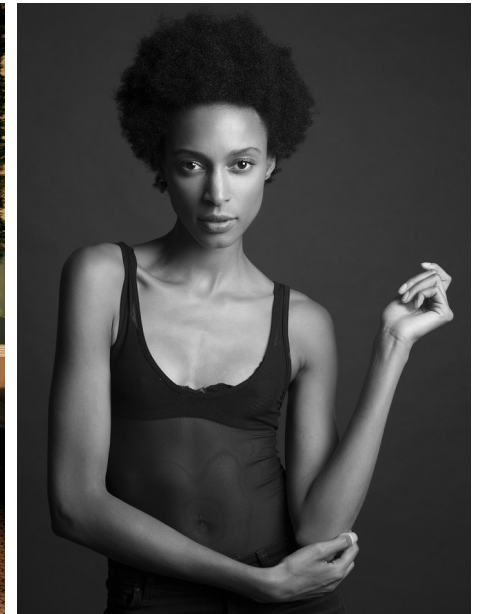

FENTON

MODEL MANAGEMENT

ANON

ANON

ANON

KELLY G

Height: 5'10" Dress: 2-4 US Bust: 32" Waist: 24" Hips: 36.5" Shoes: 10 US Hair: Brown Eyes: Brown

FENTON

MODEL MANAGEMENT

KELLY G

Height: 5'10" Dress: 2-4 US Bust: 32" Waist: 24" Hips: 36.5" Shoes: 10 US Hair: Brown Eyes: Brown

FENTON MODEL MANAGEMENT

KELLY G

Height: 5'10" Dress: 2-4 US Bust: 32" Waist: 24" Hips: 36.5" Shoes: 10 US Hair: Brown Eyes: Brown

FENTON

MODEL MANAGEMENT

KELLY G

Height: 5'10" Dress: 2-4 US Bust: 32" Waist: 24" Hips: 36.5" Shoes: 10 US Hair: Brown Eyes: Brown

FENTON

MODEL MANAGEMENT

KELLY G

Height: 5'10" Dress: 2-4 US Bust: 32" Waist: 24" Hips: 36.5" Shoes: 10 US Hair: Brown Eyes: Brown