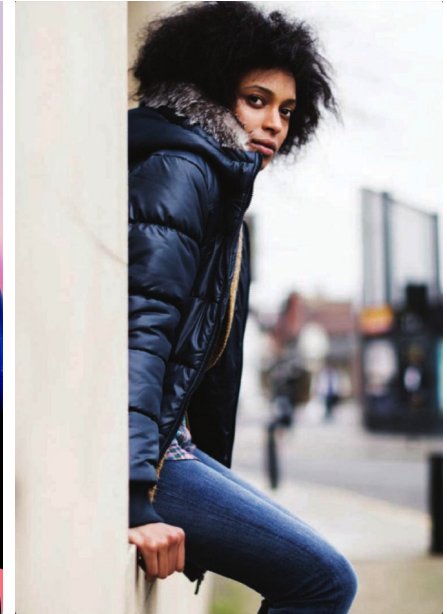

FENTON

MODEL MANAGEMENT

ANON

ANON

ANON

KELLY G

Height: 5'10" Dress: 2-4 US Bust: 32" Waist: 24" Hips: 36.5" Shoes: 10 US Hair: Brown Eyes: Brown

FENTON

MODEL MANAGEMENT

KELLY G

Height: 5'10" Dress: 2-4 US Bust: 32" Waist: 24" Hips: 36.5" Shoes: 10 US Hair: Brown Eyes: Brown

FENTON MODEL MANAGEMENT

KELLY G

Height: 5'10" Dress: 2-4 US Bust: 32" Waist: 24" Hips: 36.5" Shoes: 10 US Hair: Brown Eyes: Brown

FENTON

MODEL MANAGEMENT

KELLY G

Height: 5'10" Dress: 2-4 US Bust: 32" Waist: 24" Hips: 36.5" Shoes: 10 US Hair: Brown Eyes: Brown

FENTON

MODEL MANAGEMENT

KELLY G

Height: 5'10" Dress: 2-4 US Bust: 32" Waist: 24" Hips: 36.5" Shoes: 10 US Hair: Brown Eyes: Brown